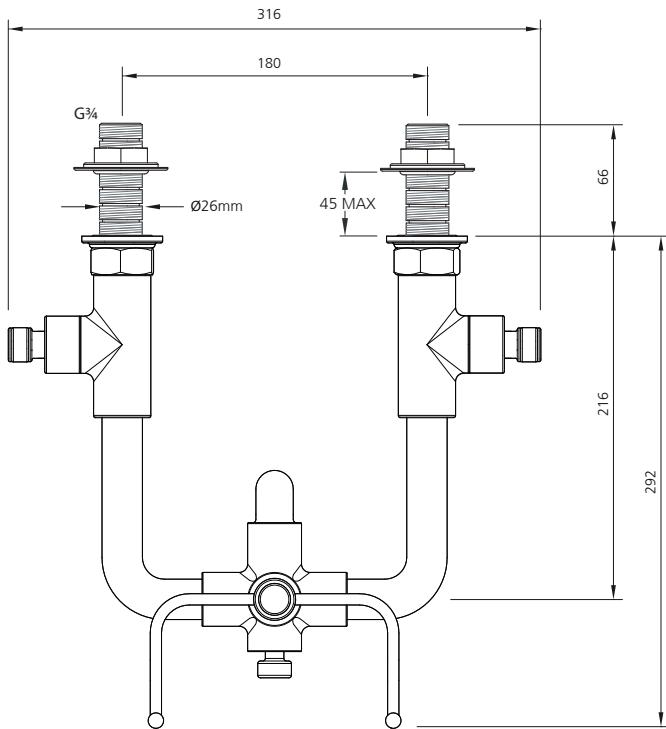

LEFROY BROOKS

IBROC HOUSE ESSEX ROAD
HODDESDON HERTS EN11 0QS UK
T: +44 (0)1992 708 316 F: +44 (0)1992 708 317

TL1161

TEN TEN WALL MOUNTED BATH SHOWER
MIXER WITH LEVERS

DIMENSIONAL DATA SHEET

DATE: 12/08/19

REVISION: B

DIMENSIONS IN MILLIMETRES

WHILST EVERY EFFORT IS MADE TO ENSURE THE ACCURACY OF THESE DATA SHEETS THEY ARE SUBJECT TO CHANGE WITHOUT NOTICE AS PART OF THE COMPANY'S PRODUCT DEVELOPMENT PROCESS