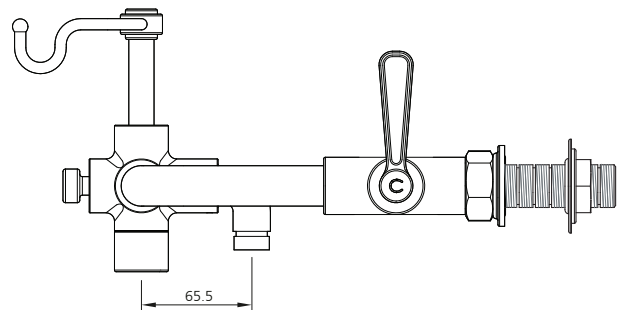

LEFROY BROOKS

IBROC HOUSE ESSEX ROAD
HODDESDON HERTS EN11 0QS UK
T: +44 (0)1992 708 316 F: +44 (0)1992 708 317

TL1161

TEN TEN WALL MOUNTED BATH SHOWER
MIXER WITH LEVERS

DIMENSIONAL DATA SHEET

DATE: 12/08/19

REVISION: B

DIMENSIONS IN MILLIMETRES

WHILST EVERY EFFORT IS MADE TO ENSURE THE ACCURACY OF THESE DATA SHEETS THEY ARE SUBJECT TO CHANGE WITHOUT NOTICE AS PART OF THE COMPANY'S PRODUCT DEVELOPMENT PROCESS