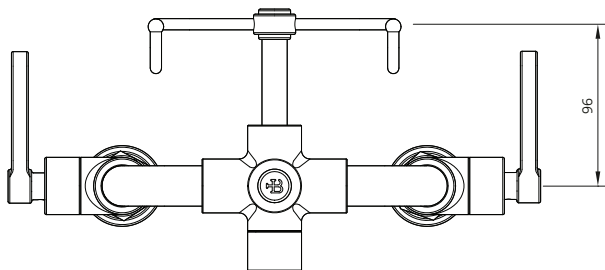

LEFROY BROOKS

IBROC HOUSE ESSEX ROAD
HODDESDON HERTS EN11 0QS UK
T: +44 (0)1992 708 316 F: +44 (0)1992 708 317

TL1161

TEN TEN WALL MOUNTED BATH SHOWER
MIXER WITH LEVERS

DIMENSIONAL DATA SHEET

DATE: 12/08/19

REVISION: B

DIMENSIONS IN MILLIMETRES

WHILST EVERY EFFORT IS MADE TO ENSURE THE ACCURACY OF THESE DATA SHEETS THEY ARE SUBJECT TO CHANGE WITHOUT NOTICE AS PART OF THE COMPANY'S PRODUCT DEVELOPMENT PROCESS