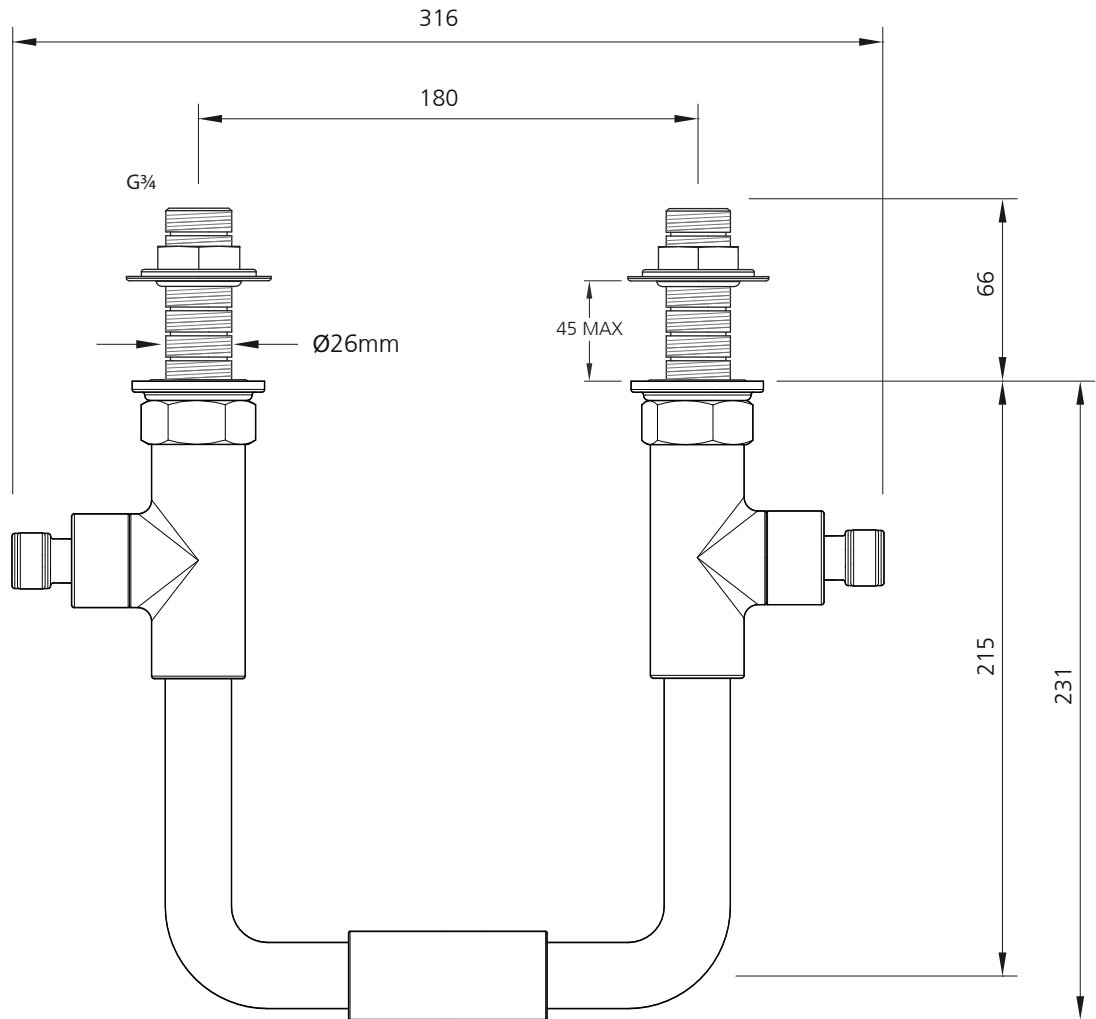

LEFROY BROOKS

IBROC HOUSE ESSEX ROAD
HODDESDON HERTS EN11 0QS UK
T: +44 (0)1992 708 316 F: +44 (0)1992 708 317

TL1157

TEN TEN WALL MOUNTED BATH BRIDGE MIXER
WITH LEVERS

DIMENSIONAL DATA SHEET

DATE: 12/08/19

REVISION: B

DIMENSIONS IN MILLIMETRES