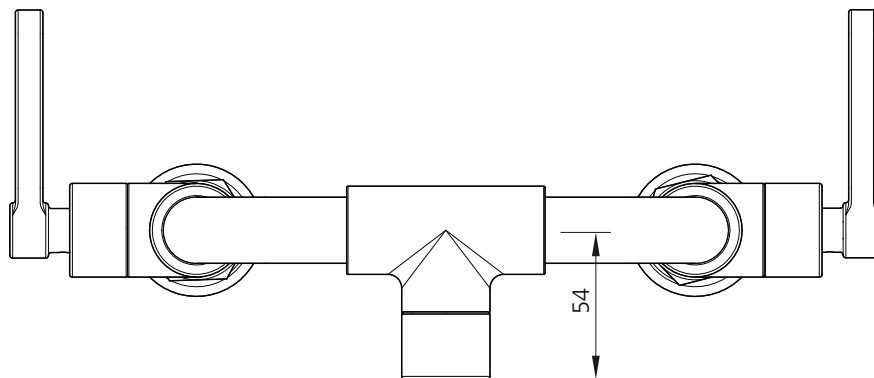

LEFROY BROOKS

IBROC HOUSE ESSEX ROAD
HODDESDON HERTS EN11 0QS UK
T: +44 (0)1992 708 316 F: +44 (0)1992 708 317

TL1157

TEN TEN WALL MOUNTED BATH BRIDGE MIXER
WITH LEVERS

DIMENSIONAL DATA SHEET

DATE: 12/08/19

REVISION: B

DIMENSIONS IN MILLIMETRES