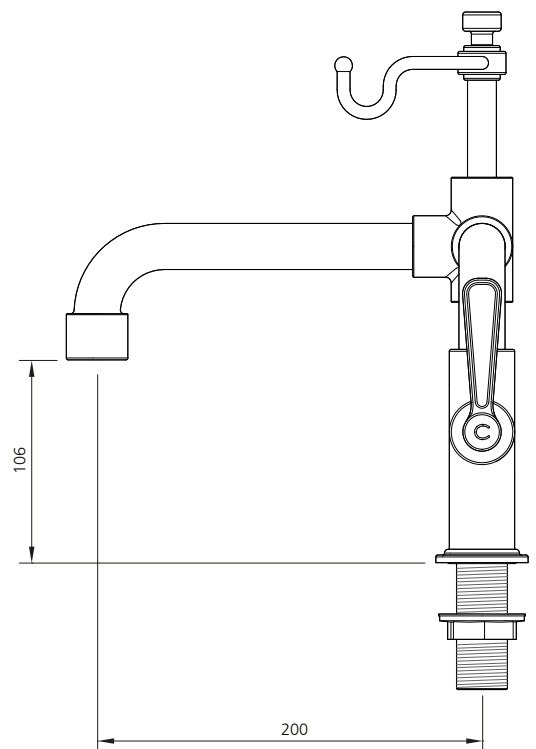

LEFROY BROOKS

IBROC HOUSE ESSEX ROAD
HODDESDON HERTS EN11 0QS UK
T: +44 (0)1992 708 316 F: +44 (0)1992 708 317

TL1110

TEN TEN DECK MOUNTED BATH SHOWER
MIXER WITH LEVERS

DIMENSIONAL DATA SHEET

DATE: 29/10/19

REVISION: C

COPYRIGHT © LBIP LTD. ALL RIGHTS RESERVED

DIMENSIONS IN MILLIMETRES

WHILST EVERY EFFORT IS MADE TO ENSURE THE ACCURACY OF THESE DATA SHEETS THEY ARE SUBJECT TO CHANGE WITHOUT NOTICE AS PART OF THE COMPANY'S PRODUCT DEVELOPMENT PROCESS