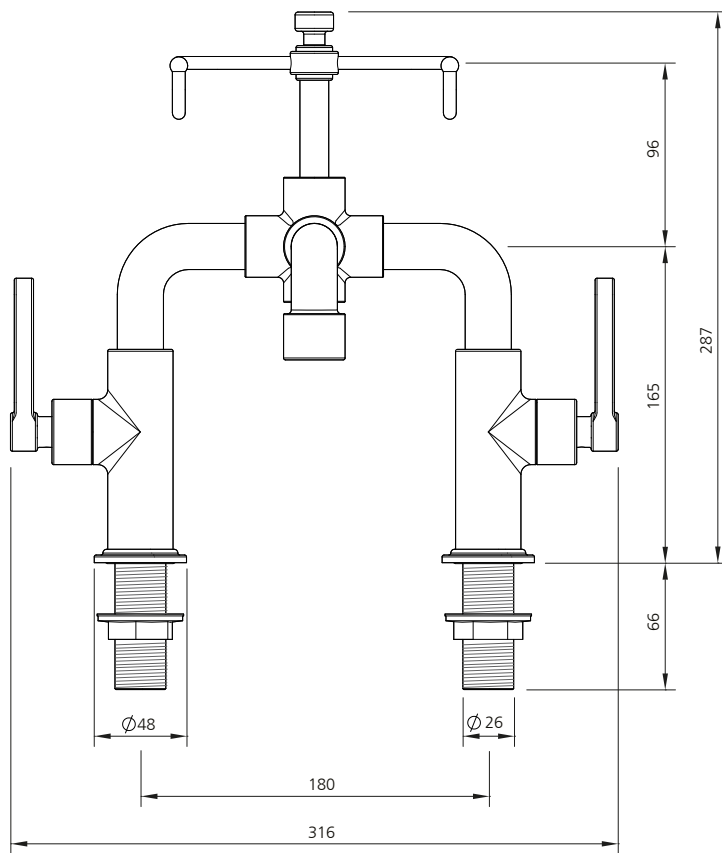

LEFROY BROOKS

IBROC HOUSE ESSEX ROAD
HODDESDON HERTS EN11 0QS UK
T: +44 (0)1992 708 316 F: +44 (0)1992 708 317

TL1110

TEN TEN DECK MOUNTED BATH SHOWER
MIXER WITH LEVERS

DIMENSIONAL DATA SHEET

DATE: 29/10/19

REVISION: C

COPYRIGHT © LBIP LTD. ALL RIGHTS RESERVED

DIMENSIONS IN MILLIMETRES

WHILST EVERY EFFORT IS MADE TO ENSURE THE ACCURACY OF THESE DATA SHEETS THEY ARE SUBJECT TO CHANGE WITHOUT NOTICE AS PART OF THE COMPANY'S PRODUCT DEVELOPMENT PROCESS