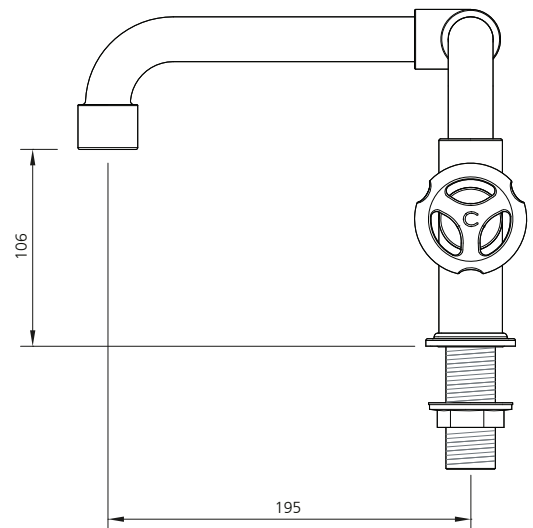

LEFROY BROOKS

IBROC HOUSE ESSEX ROAD
HODDESDON HERTS EN11 0QS UK
T: +44 (0)1992 708 316 F: +44 (0)1992 708 317

TH1117

TEN TEN DECK MOUNTED BATH BRIDGE MIXER
WITH HANDWHEELS

DIMENSIONAL DATA SHEET

DATE: 07/12/16

REVISION: B

COPYRIGHT © LBIP LTD. ALL RIGHTS RESERVED

DIMENSIONS IN MILLIMETRES

WHILST EVERY EFFORT IS MADE TO ENSURE THE ACCURACY OF THESE DATA SHEETS THEY ARE SUBJECT TO CHANGE WITHOUT NOTICE AS PART OF THE COMPANY'S PRODUCT DEVELOPMENT PROCESS