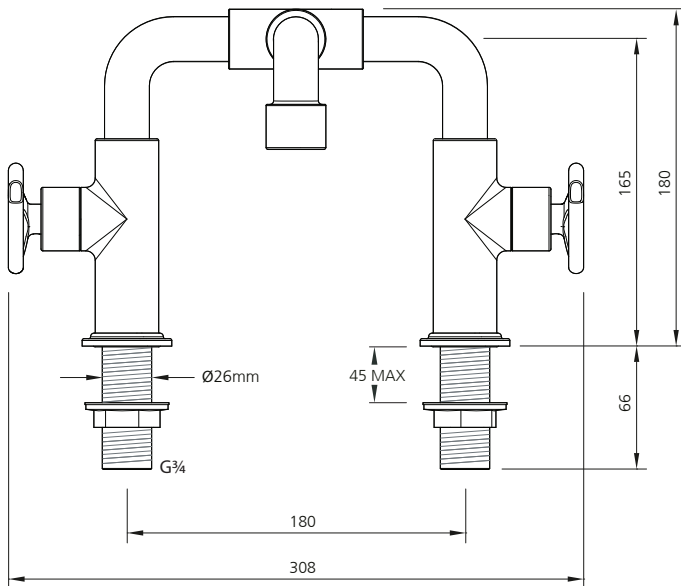

LEFROY BROOKS

IBROC HOUSE ESSEX ROAD
HODDESDON HERTS EN11 0QS UK
T: +44 (0)1992 708 316 F: +44 (0)1992 708 317

TH1117

TEN TEN DECK MOUNTED BATH BRIDGE MIXER
WITH HANDWHEELS

DIMENSIONAL DATA SHEET

DATE: 07/12/16

REVISION: B

COPYRIGHT © LBIP LTD. ALL RIGHTS RESERVED

DIMENSIONS IN MILLIMETRES

WHILST EVERY EFFORT IS MADE TO ENSURE THE ACCURACY OF THESE DATA SHEETS THEY ARE SUBJECT TO CHANGE WITHOUT NOTICE AS PART OF THE COMPANY'S PRODUCT DEVELOPMENT PROCESS