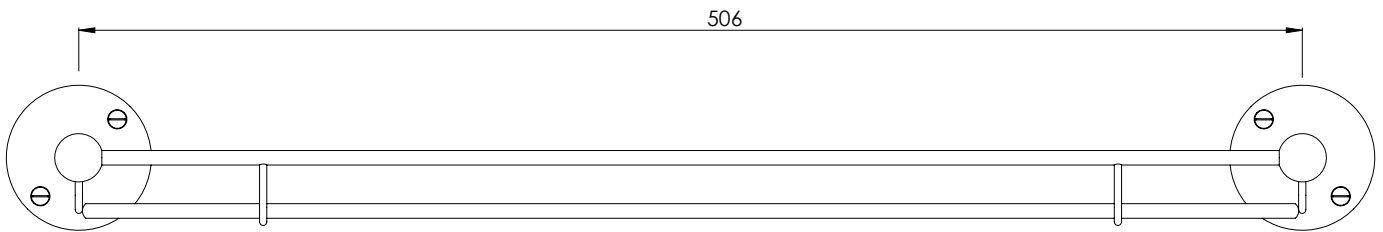

# RT4936

BELLE AIRE GLASS SHELF WITH RAIL

DIMENSIONAL DATA SHEET

DATE: 03/06/2019

REVISION: A

COPYRIGHT © LBIP LTD. ALL RIGHTS RESERVED

DIMENSIONS IN MILLIMETRES

WHILST EVERY EFFORT IS MADE TO ENSURE THE ACCURACY OF THESE DATA SHEETS THEY ARE SUBJECT TO CHANGE WITHOUT NOTICE AS PART OF THE COMPANY'S PRODUCT DEVELOPMENT PROCESS