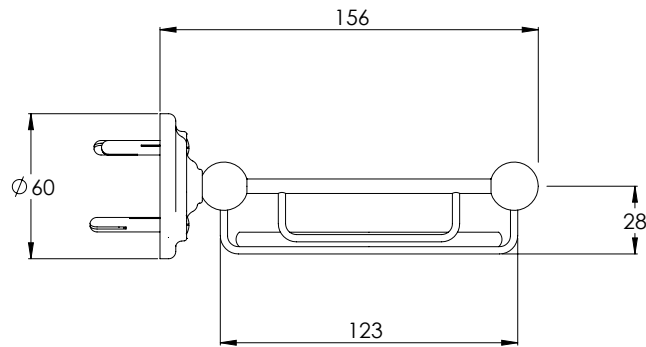

# RT4936

BELLE AIRE GLASS SHELF WITH RAIL

DIMENSIONAL DATA SHEET

DATE: 03/06/2019

REVISION: A

COPYRIGHT © LBIP LTD. ALL RIGHTS RESERVED

DIMENSIONS IN MILLIMETRES

WHILST EVERY EFFORT IS MADE TO ENSURE THE ACCURACY OF THESE DATA SHEETS THEY ARE SUBJECT TO CHANGE WITHOUT NOTICE AS PART OF THE COMPANY'S PRODUCT DEVELOPMENT PROCESS