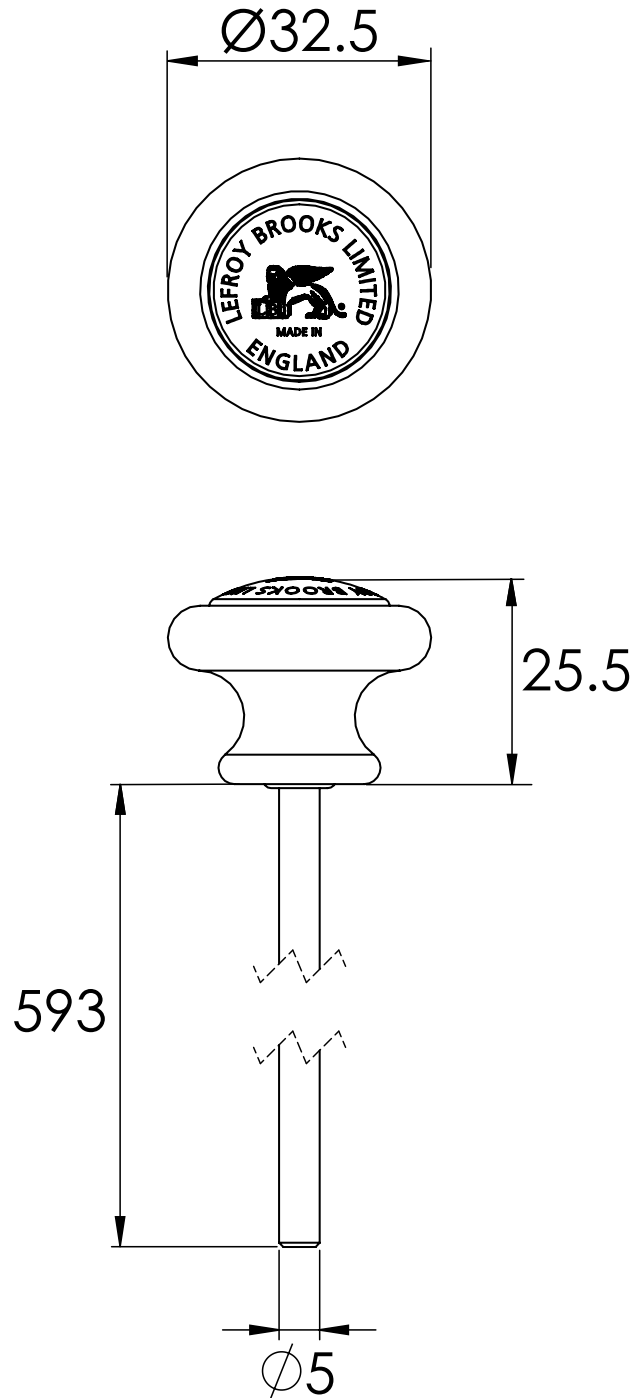

LEFROY BROOKS

IBROC HOUSE ESSEX ROAD
HODDESDON HERTS EN11 0QS UK
T: +44 (0)1992 708 316 F: +44 (0)1992 708 317

PPW004

EXTENDED VERTICAL ROD WITH CLASSIC CERAMIC
POP UP

DIMENSIONAL DATA SHEET

DATE: 17/11/2021

REVISION: B

COPYRIGHT © LBIP LTD. ALL RIGHTS RESERVED

DIMENSIONS IN MILLIMETRES

WHILST EVERY EFFORT IS MADE TO ENSURE THE ACCURACY OF THESE DATA SHEETS THEY ARE SUBJECT TO CHANGE WITHOUT NOTICE AS PART OF THE COMPANY'S PRODUCT DEVELOPMENT PROCESS