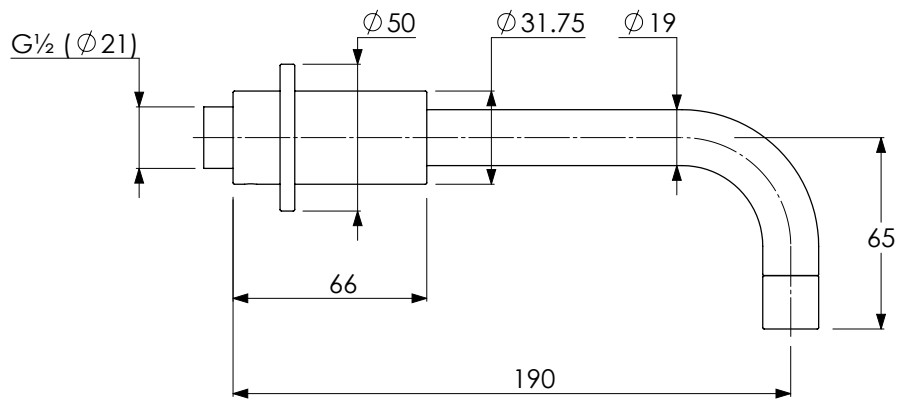

# ML1210

MACKINTOSH LEVER 3 HOLE WALL MOUNTED  
BASIN MIXER WITH ZU SPOUT

DIMENSIONAL DATA SHEET

DATE: 13/01/2021

REVISION: A

DIMENSIONS IN MILLIMETRES

COPYRIGHT © LBIP LTD. ALL RIGHTS RESERVED

WHILST EVERY EFFORT IS MADE TO ENSURE THE ACCURACY OF THESE DATA SHEETS THEY ARE SUBJECT TO CHANGE WITHOUT NOTICE AS PART OF THE COMPANY'S PRODUCT DEVELOPMENT PROCESS