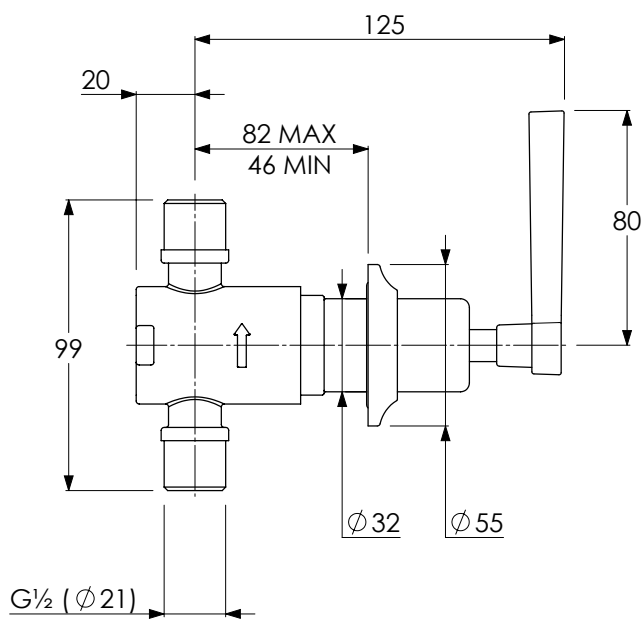

# ML1210

MACKINTOSH LEVER 3 HOLE WALL MOUNTED  
BASIN MIXER WITH ZU SPOUT

DIMENSIONAL DATA SHEET

DATE: 13/01/2021

REVISION: A

DIMENSIONS IN MILLIMETRES

COPYRIGHT © LBIP LTD. ALL RIGHTS RESERVED

WHILST EVERY EFFORT IS MADE TO ENSURE THE ACCURACY OF THESE DATA SHEETS THEY ARE SUBJECT TO CHANGE WITHOUT NOTICE AS PART OF THE COMPANY'S PRODUCT DEVELOPMENT PROCESS