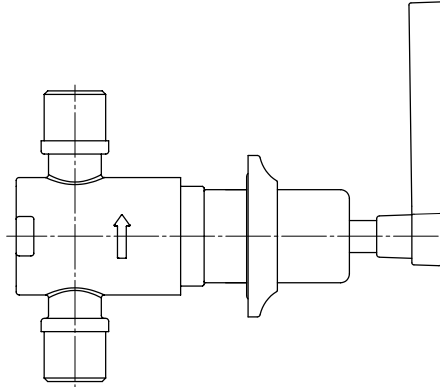

# ML1210

MACKINTOSH LEVER 3 HOLE WALL MOUNTED  
BASIN MIXER WITH ZU SPOUT

DIMENSIONAL DATA SHEET

DATE: 13/01/2021

REVISION: A

DIMENSIONS IN MILLIMETRES

COPYRIGHT © LBIP LTD. ALL RIGHTS RESERVED

WHILST EVERY EFFORT IS MADE TO ENSURE THE ACCURACY OF THESE DATA SHEETS THEY ARE SUBJECT TO CHANGE WITHOUT NOTICE AS PART OF THE COMPANY'S PRODUCT DEVELOPMENT PROCESS