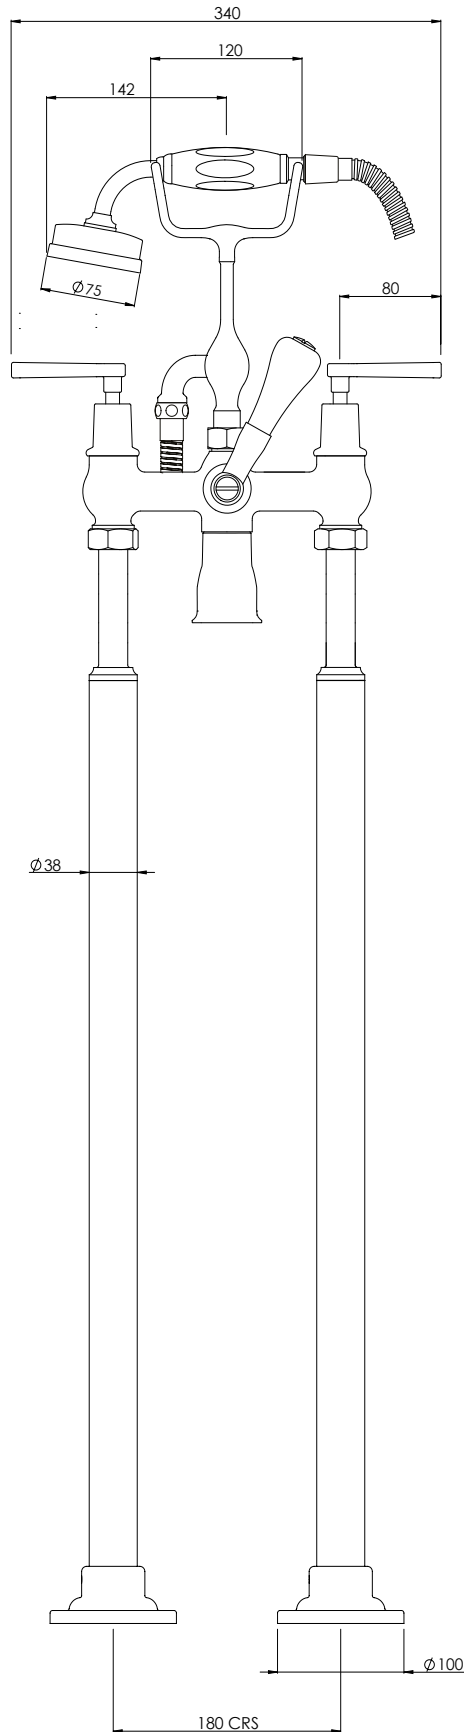

LEFROY BROOKS

IBROC HOUSE ESSEX ROAD
HODDESDON HERTS EN11 0QS UK
T: +44 (0)1992 708 316 F: +44 (0)1992 708 317

ML1144

MACKINTOSH LEVER BATH SHOWER MIXER WITH
STANDPIPES

DIMENSIONAL DATA SHEET

DATE: 08/04/19

REVISION: A

COPYRIGHT © LBIP LTD. ALL RIGHTS RESERVED

DIMENSIONS IN MILLIMETRES

WHILST EVERY EFFORT IS MADE TO ENSURE THE ACCURACY OF THESE DATA SHEETS THEY ARE SUBJECT TO CHANGE WITHOUT NOTICE AS PART OF THE COMPANY'S PRODUCT DEVELOPMENT PROCESS