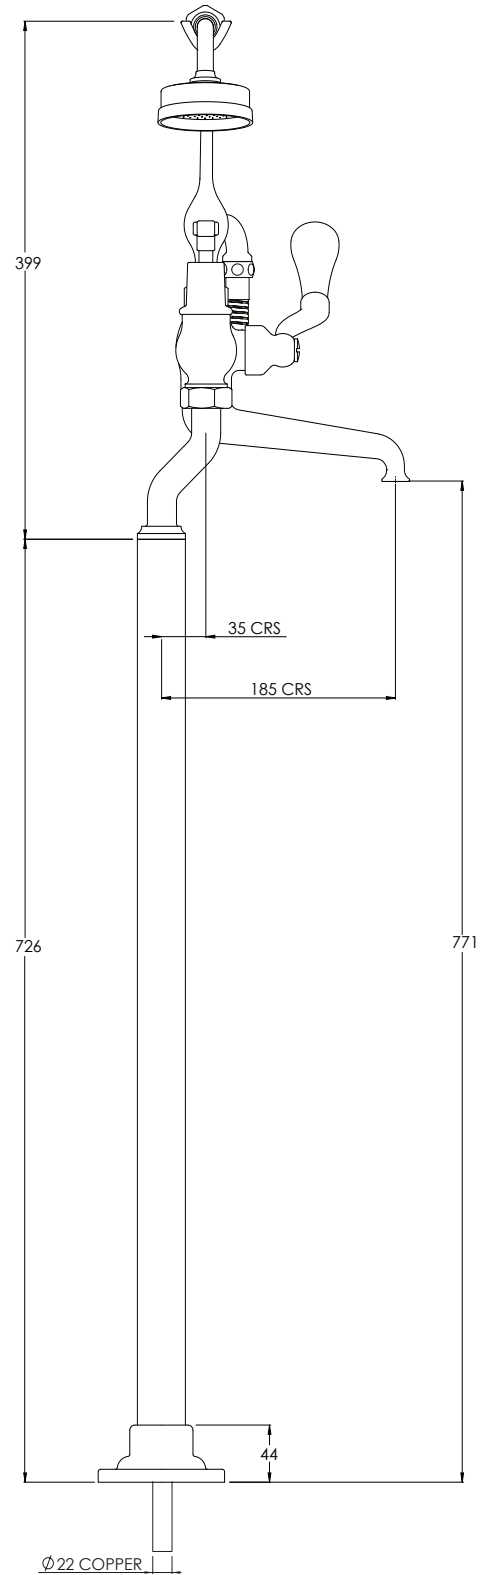

LEFROY BROOKS

IBROC HOUSE ESSEX ROAD
HODDESDON HERTS EN11 0QS UK
T: +44 (0)1992 708 316 F: +44 (0)1992 708 317

ML1144

MACKINTOSH LEVER BATH SHOWER MIXER WITH
STANDPIPES

DIMENSIONAL DATA SHEET

DATE: 08/04/19

REVISION: A

COPYRIGHT © LBIP LTD. ALL RIGHTS RESERVED

DIMENSIONS IN MILLIMETRES

WHILST EVERY EFFORT IS MADE TO ENSURE THE ACCURACY OF THESE DATA SHEETS THEY ARE SUBJECT TO CHANGE WITHOUT NOTICE AS PART OF THE COMPANY'S PRODUCT DEVELOPMENT PROCESS