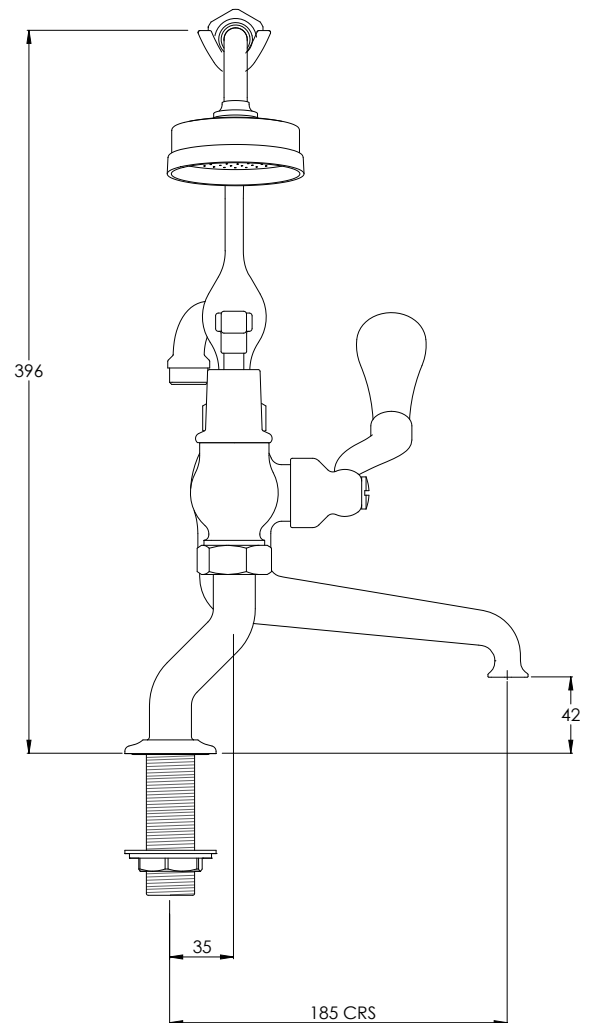

# ML1100

MACKINTOSH LEVER DECK MOUNTED BATH  
SHOWER MIXER

## DIMENSIONAL DATA SHEET

DATE: 29/03/19

REVISION: A

COPYRIGHT © LBIP LTD. ALL RIGHTS RESERVED

DIMENSIONS IN MILLIMETRES

WHILST EVERY EFFORT IS MADE TO ENSURE THE ACCURACY OF THESE DATA SHEETS THEY ARE SUBJECT TO CHANGE WITHOUT NOTICE AS PART OF THE COMPANY'S PRODUCT DEVELOPMENT PROCESS