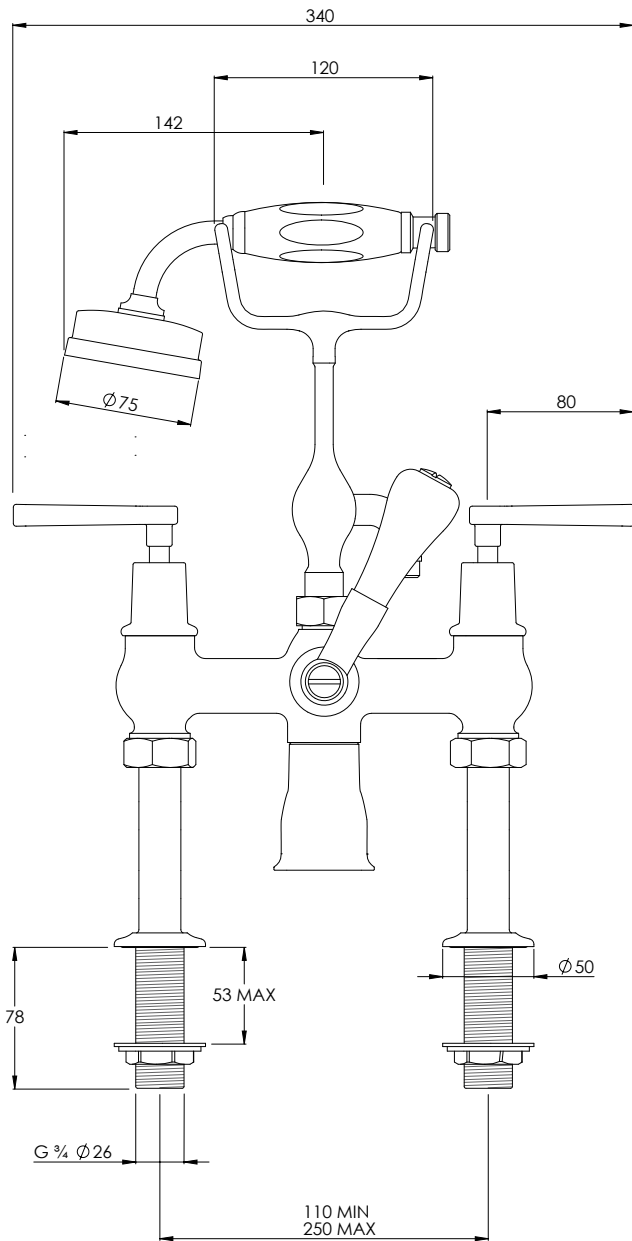

# ML1100

MACKINTOSH LEVER DECK MOUNTED BATH  
SHOWER MIXER

## DIMENSIONAL DATA SHEET

DATE: 29/03/19

REVISION: A

COPYRIGHT © LBIP LTD. ALL RIGHTS RESERVED

DIMENSIONS IN MILLIMETRES

WHILST EVERY EFFORT IS MADE TO ENSURE THE ACCURACY OF THESE DATA SHEETS THEY ARE SUBJECT TO CHANGE WITHOUT NOTICE AS PART OF THE COMPANY'S PRODUCT DEVELOPMENT PROCESS