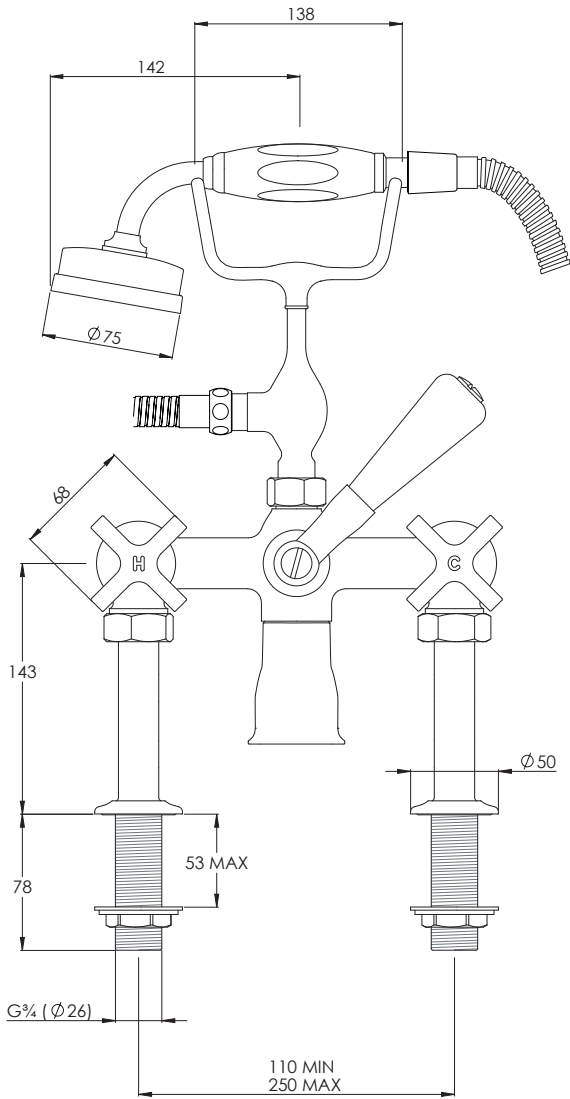

LEFROY BROOKS

IBROC HOUSE ESSEX ROAD
HODDESDON HERTS EN11 0QS UK
T: +44 (0)1992 708 316 F: +44 (0)1992 708 317

MH1100

MACKINTOSH DECK MOUNTED BATH
SHOWER MIXER

DIMENSIONAL DATA SHEET

DATE: 24/09/20

REVISION: C

COPYRIGHT © LBIP LTD. ALL RIGHTS RESERVED

DIMENSIONS IN MILLIMETRES

WHILST EVERY EFFORT IS MADE TO ENSURE THE ACCURACY OF THESE DATA SHEETS THEY ARE SUBJECT TO CHANGE WITHOUT NOTICE AS PART OF THE COMPANY'S PRODUCT DEVELOPMENT PROCESS