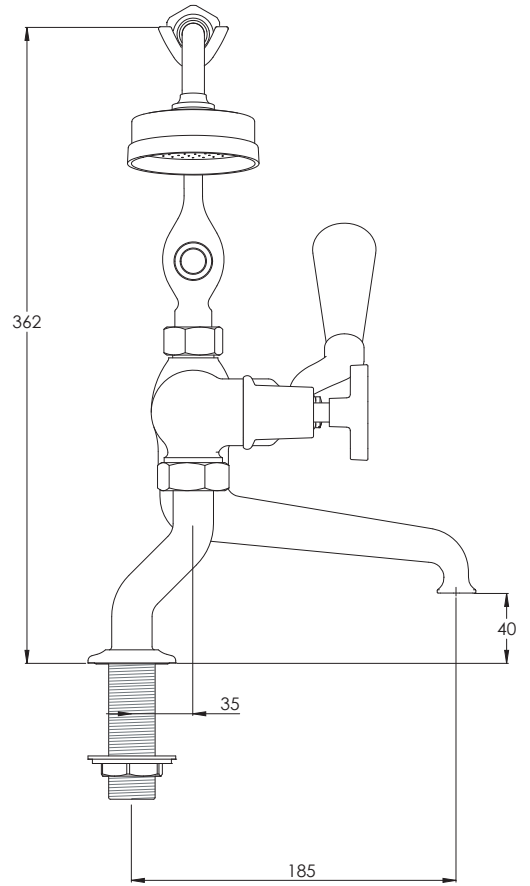

LEFROY BROOKS

IBROC HOUSE ESSEX ROAD
HODDESDON HERTS EN11 0QS UK
T: +44 (0)1992 708 316 F: +44 (0)1992 708 317

MH1100

MACKINTOSH DECK MOUNTED BATH
SHOWER MIXER

DIMENSIONAL DATA SHEET

DATE: 24/09/20

REVISION: C

COPYRIGHT © LBIP LTD. ALL RIGHTS RESERVED

DIMENSIONS IN MILLIMETRES

WHILST EVERY EFFORT IS MADE TO ENSURE THE ACCURACY OF THESE DATA SHEETS THEY ARE SUBJECT TO CHANGE WITHOUT NOTICE AS PART OF THE COMPANY'S PRODUCT DEVELOPMENT PROCESS