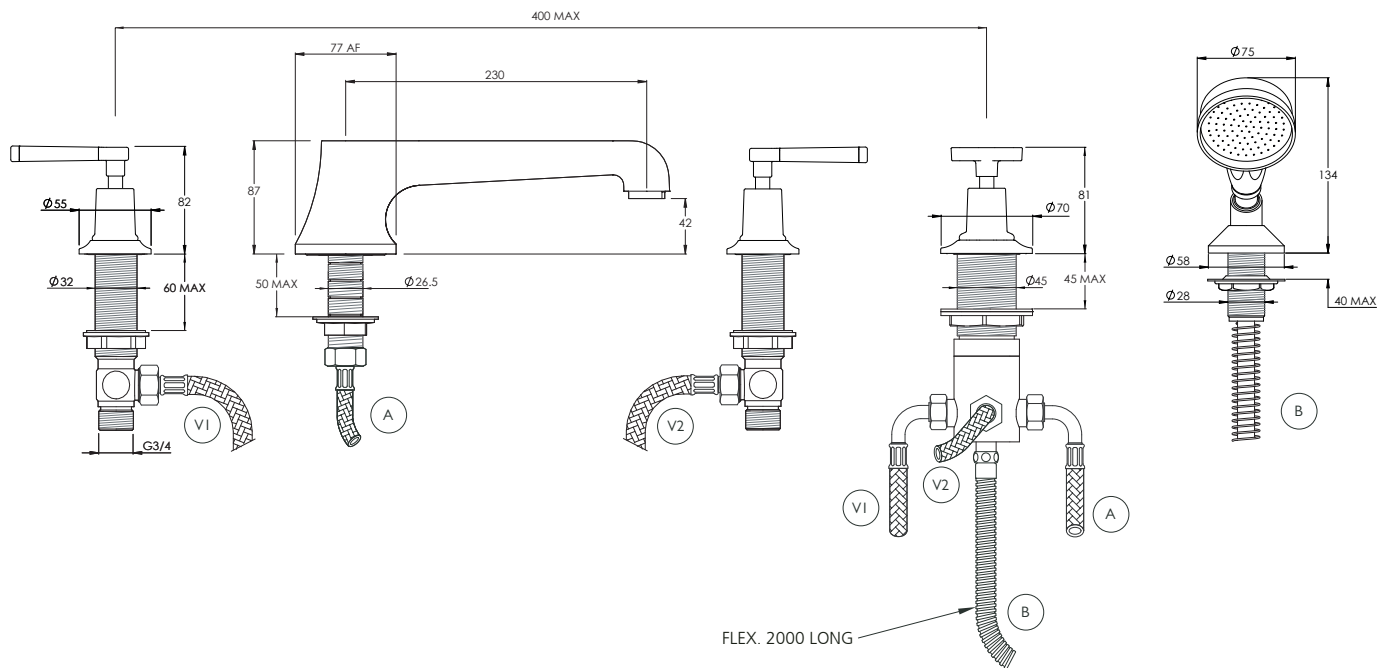

# MB1260

MACKINTOSH BLACK 5 HOLE DECK MOUNTED BATH  
SHOWER MIXER WITH DIVERTER & PULL-OUT HAND  
SHOWER

DIMENSIONAL DATA SHEET

DATE: 28/09/2020

REVISION: A

COPYRIGHT © LBIP LTD. ALL RIGHTS RESERVED

DIMENSIONS IN MILLIMETRES