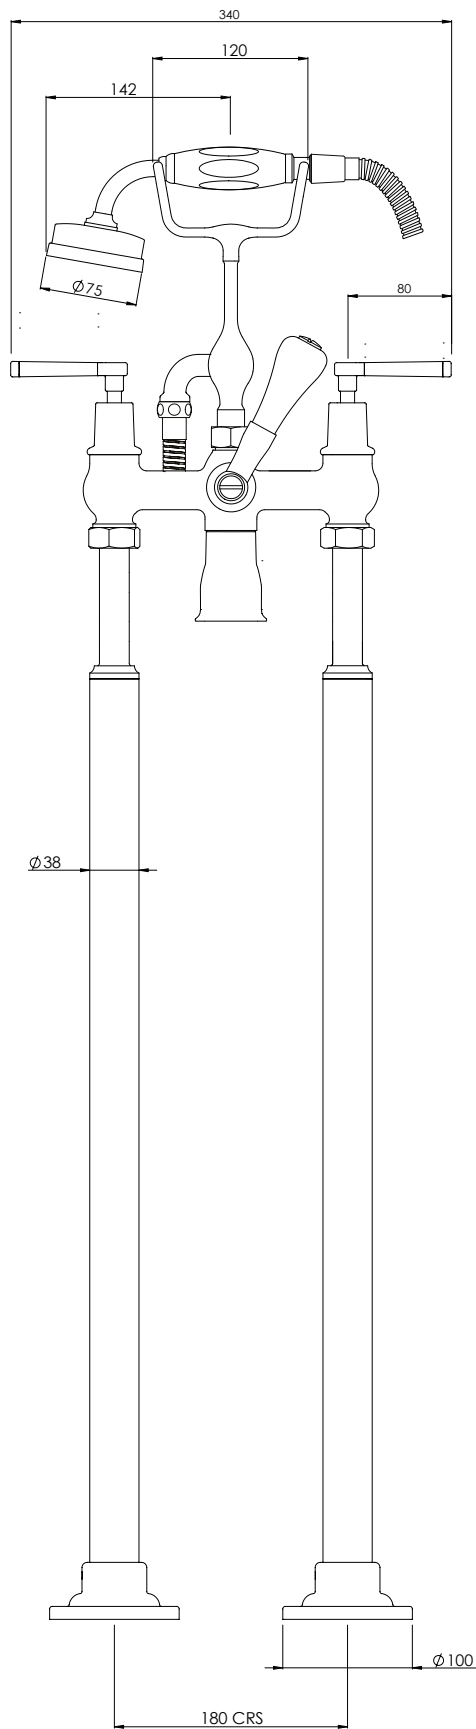

LEFROY BROOKS

1 BROOK HOUSE ESSEX ROAD
HODDESDON HERTS EN11 0QS UK
T: +44 (0)1992 708 316 F: +44 (0)1992 708 317

MB1144

MACKINTOSH BLACK LEVER BATH SHOWER MIXER
WITH STANDPIPES

DIMENSIONAL DATA SHEET

DATE: 08/04/19

REVISION: A

DIMENSIONS IN MILLIMETRES