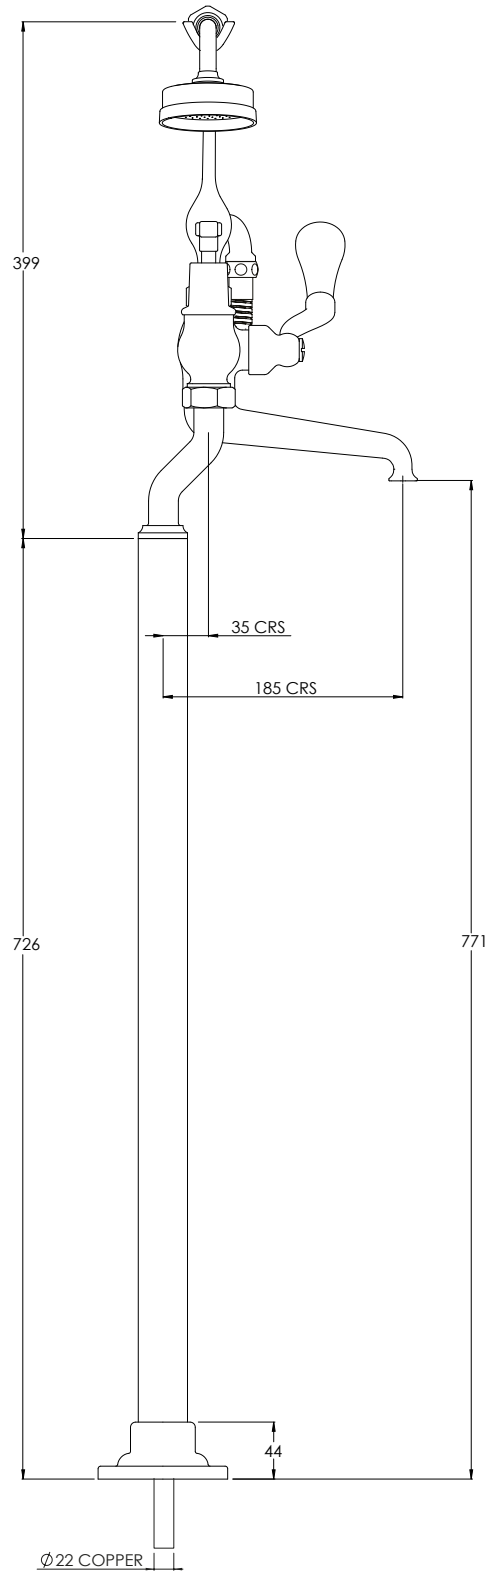

LEFROY BROOKS

1 BROOK HOUSE ESSEX ROAD
HODDESDON HERTS EN11 0QS UK
T: +44 (0)1992 708 316 F: +44 (0)1992 708 317

MB1144

MACKINTOSH BLACK LEVER BATH SHOWER MIXER
WITH STANDPIPES

DIMENSIONAL DATA SHEET

DATE: 08/04/19

REVISION: A

DIMENSIONS IN MILLIMETRES