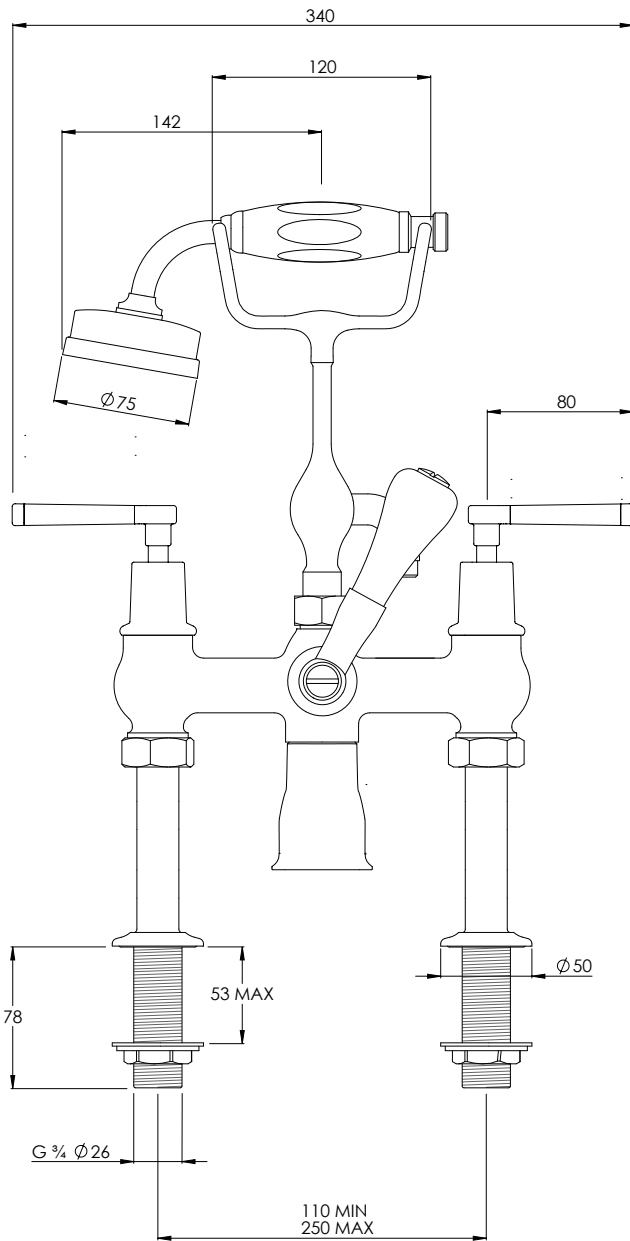

LEFROY BROOKS

IBROC HOUSE ESSEX ROAD
HODDESDON HERTS EN11 0QS UK
T: +44 (0)1992 708 316 F: +44 (0)1992 708 317

MB1100

MACKINTOSH BLACK LEVER DECK MOUNTED
BATH SHOWER MIXER

DIMENSIONAL DATA SHEET

DATE: 29/03/19

REVISION: A

COPYRIGHT © LBIP LTD. ALL RIGHTS RESERVED

DIMENSIONS IN MILLIMETRES

WHILST EVERY EFFORT IS MADE TO ENSURE THE ACCURACY OF THESE DATA SHEETS THEY ARE SUBJECT TO CHANGE WITHOUT NOTICE AS PART OF THE COMPANY'S PRODUCT DEVELOPMENT PROCESS