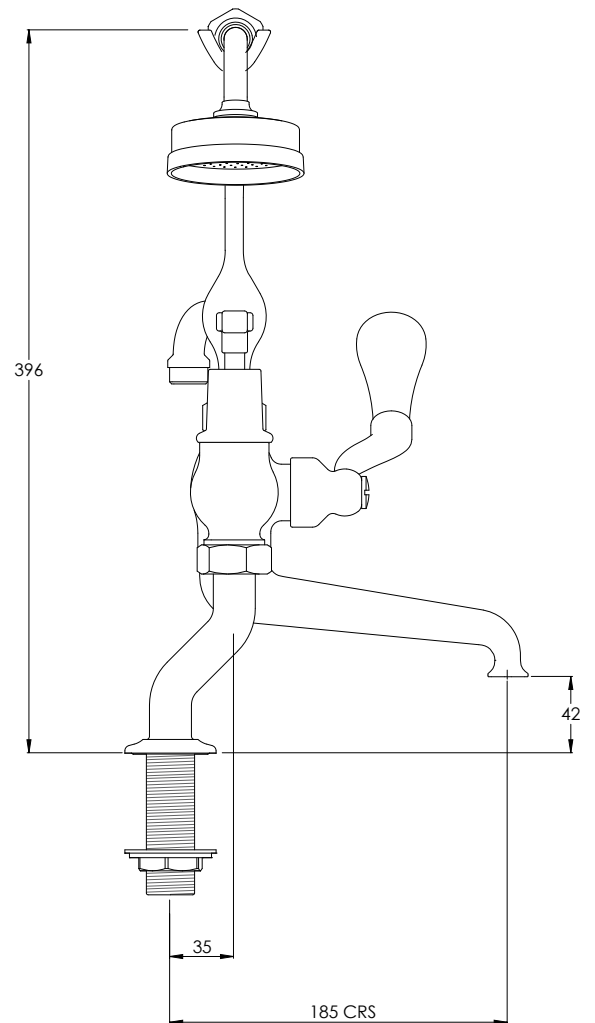

LEFROY BROOKS

IBROC HOUSE ESSEX ROAD
HODDESDON HERTS EN11 0QS UK
T: +44 (0)1992 708 316 F: +44 (0)1992 708 317

MB1100

MACKINTOSH BLACK LEVER DECK MOUNTED
BATH SHOWER MIXER

DIMENSIONAL DATA SHEET

DATE: 29/03/19

REVISION: A

COPYRIGHT © LBIP LTD. ALL RIGHTS RESERVED

DIMENSIONS IN MILLIMETRES

WHILST EVERY EFFORT IS MADE TO ENSURE THE ACCURACY OF THESE DATA SHEETS THEY ARE SUBJECT TO CHANGE WITHOUT NOTICE AS PART OF THE COMPANY'S PRODUCT DEVELOPMENT PROCESS