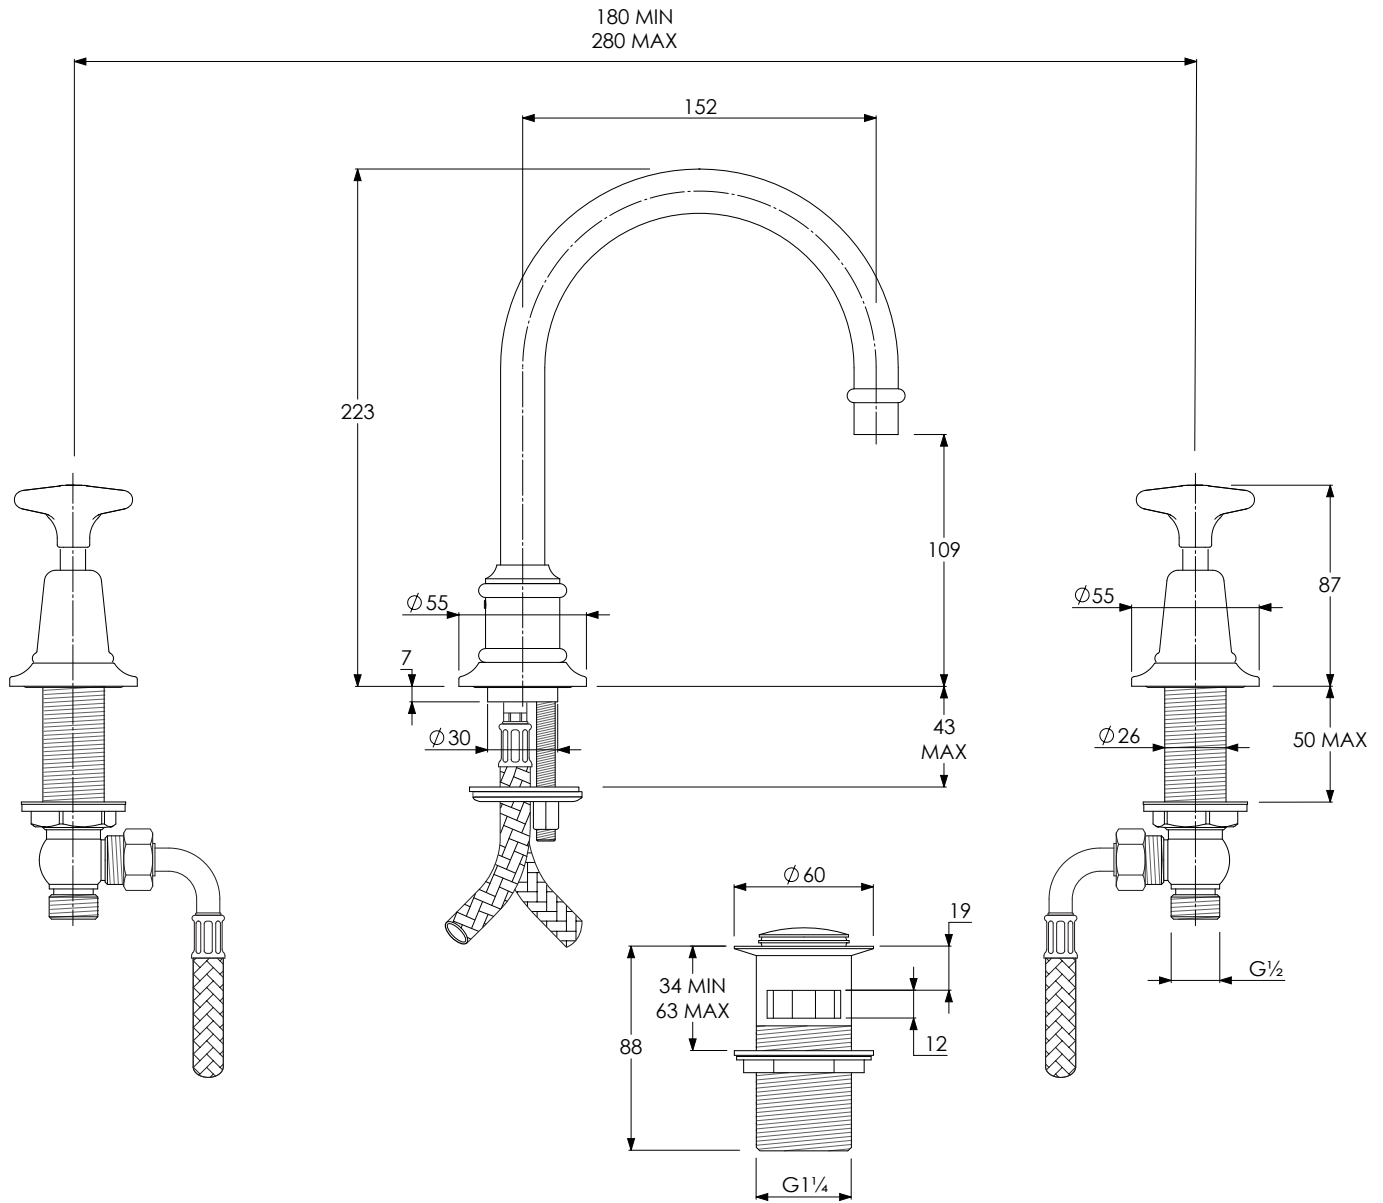

LEFROY BROOKS

IBROC HOUSE ESSEX ROAD
HODDESDON HERTS EN11 0QS UK
T: +44 (0)1992 708 316 F: +44 (0)1992 708 317

LS1230

CLASSIC TUBULAR BASIN MIXER WITH STAR
HANDLES AND CLICK-UP WASTE

DIMENSIONAL DATA SHEET

DATE: 13/01/2021

REVISION: A

COPYRIGHT © LBIP LTD. ALL RIGHTS RESERVED

DIMENSIONS IN MILLIMETRES

WHILST EVERY EFFORT IS MADE TO ENSURE THE ACCURACY OF THESE DATA SHEETS THEY ARE SUBJECT TO CHANGE WITHOUT NOTICE AS PART OF THE COMPANY'S PRODUCT DEVELOPMENT PROCESS