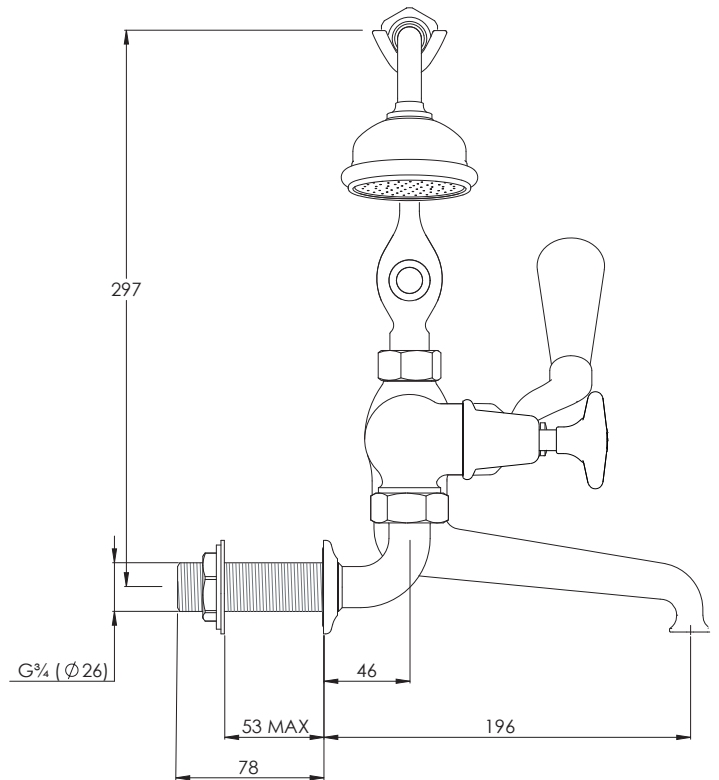

LEFROY BROOKS

IBROC HOUSE ESSEX ROAD
HODDESDON HERTS EN11 0QS UK
T: +44 (0)1992 708 316 F: +44 (0)1992 708 317

LS1166

CONNAUGHT WALL MOUNTED BATH
SHOWER MIXER WITH STAR HANDLES

DIMENSIONAL DATA SHEET

DATE: 14/01/21

REVISION: A

COPYRIGHT © LBIP LTD. ALL RIGHTS RESERVED

DIMENSIONS IN MILLIMETRES

WHILST EVERY EFFORT IS MADE TO ENSURE THE ACCURACY OF THESE DATA SHEETS THEY ARE SUBJECT TO CHANGE WITHOUT NOTICE AS PART OF THE COMPANY'S PRODUCT DEVELOPMENT PROCESS