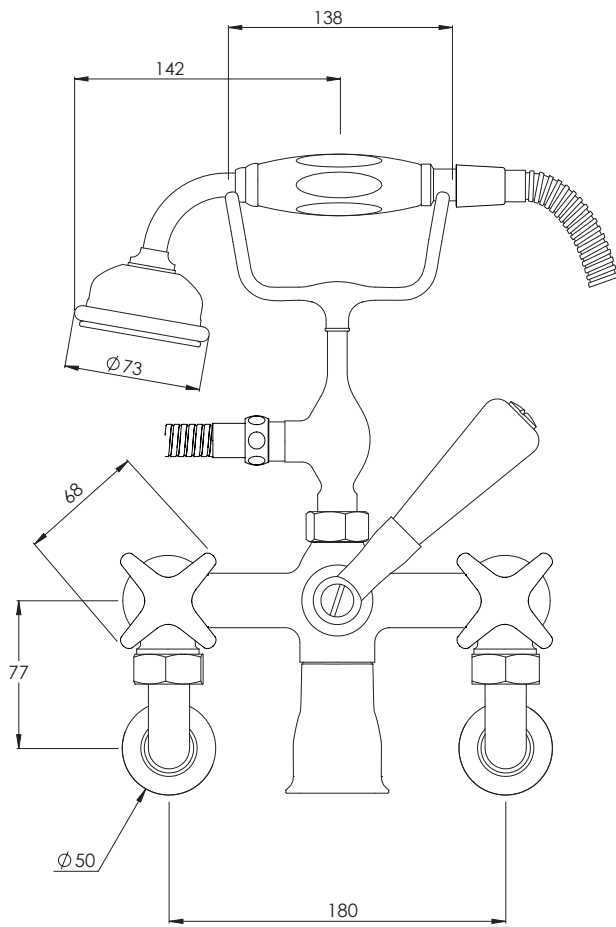

LEFROY BROOKS

IBROC HOUSE ESSEX ROAD
HODDESDON HERTS EN11 0QS UK
T: +44 (0)1992 708 316 F: +44 (0)1992 708 317

LS1166

CONNAUGHT WALL MOUNTED BATH
SHOWER MIXER WITH STAR HANDLES

DIMENSIONAL DATA SHEET

DATE: 14/01/21

REVISION: A

COPYRIGHT © LBIP LTD. ALL RIGHTS RESERVED

DIMENSIONS IN MILLIMETRES

WHILST EVERY EFFORT IS MADE TO ENSURE THE ACCURACY OF THESE DATA SHEETS THEY ARE SUBJECT TO CHANGE WITHOUT NOTICE AS PART OF THE COMPANY'S PRODUCT DEVELOPMENT PROCESS