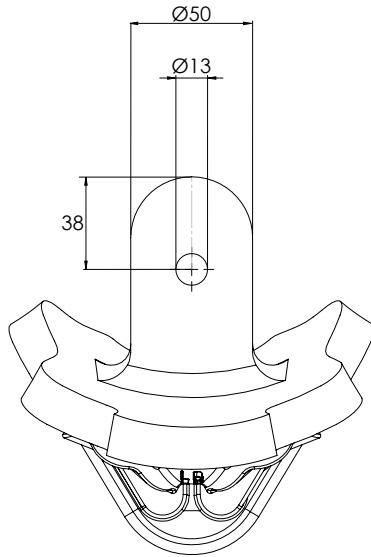

LEFROY BROOKS

IBROC HOUSE ESSEX ROAD
HODDESDON HERTS EN11 0QS UK
T: +44 (0)1992 708 316 F: +44 (0)1992 708 317

LB8625

CAST IRON BATH FEET (SET OF FOUR)

DIMENSIONAL DATA SHEET

DATE: 18/11/2021

REVISION: A

COPYRIGHT © LBIP LTD. ALL RIGHTS RESERVED

DIMENSIONS IN MILLIMETRES

WHILST EVERY EFFORT IS MADE TO ENSURE THE ACCURACY OF THESE DATA SHEETS THEY ARE SUBJECT TO CHANGE WITHOUT NOTICE AS PART OF THE COMPANY'S PRODUCT DEVELOPMENT PROCESS