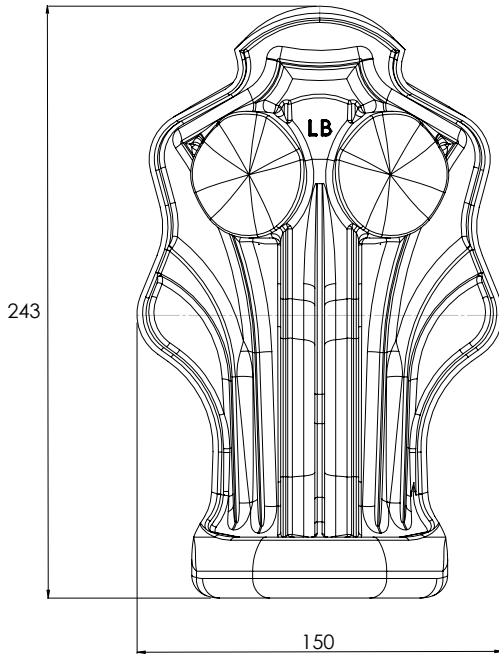

LEFROY BROOKS

IBROC HOUSE ESSEX ROAD
HODDESDON HERTS EN11 0QS UK
T: +44 (0)1992 708 316 F: +44 (0)1992 708 317

LB8625

CAST IRON BATH FEET (SET OF FOUR)

DIMENSIONAL DATA SHEET

DATE: 18/11/2021

REVISION: A

COPYRIGHT © LBIP LTD. ALL RIGHTS RESERVED

DIMENSIONS IN MILLIMETRES

WHILST EVERY EFFORT IS MADE TO ENSURE THE ACCURACY OF THESE DATA SHEETS THEY ARE SUBJECT TO CHANGE WITHOUT NOTICE AS PART OF THE COMPANY'S PRODUCT DEVELOPMENT PROCESS