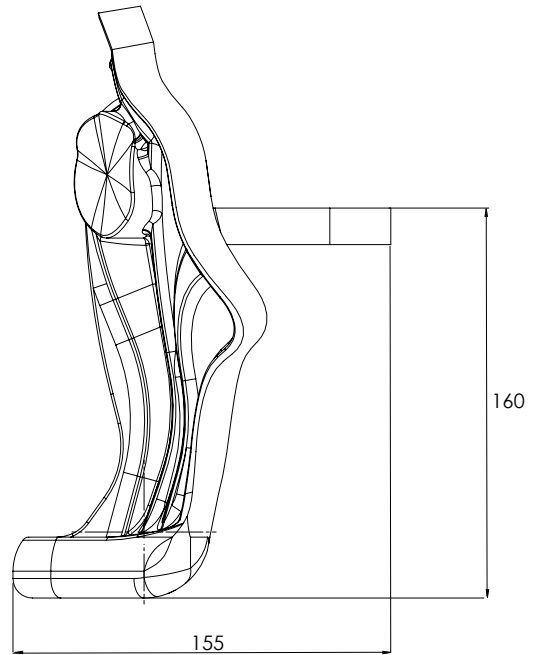

LEFROY BROOKS

IBROC HOUSE ESSEX ROAD
HODDESDON HERTS EN11 0QS UK
T: +44 (0)1992 708 316 F: +44 (0)1992 708 317

LB8625

CAST IRON BATH FEET (SET OF FOUR)

DIMENSIONAL DATA SHEET

DATE: 18/11/2021

REVISION: A

COPYRIGHT © LBIP LTD. ALL RIGHTS RESERVED

DIMENSIONS IN MILLIMETRES

WHILST EVERY EFFORT IS MADE TO ENSURE THE ACCURACY OF THESE DATA SHEETS THEY ARE SUBJECT TO CHANGE WITHOUT NOTICE AS PART OF THE COMPANY'S PRODUCT DEVELOPMENT PROCESS