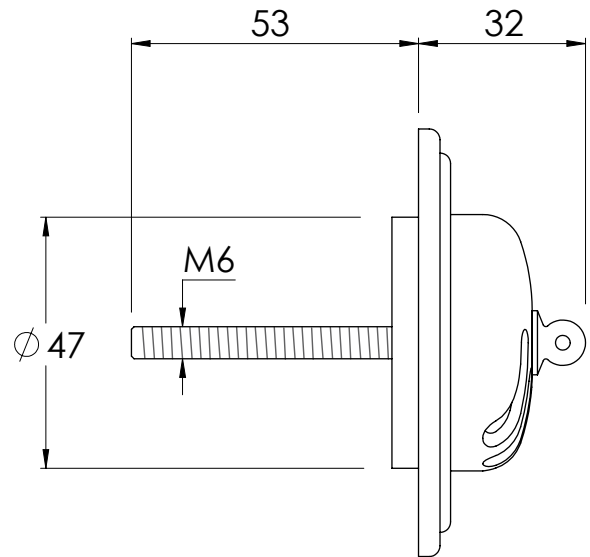

# LB8610

GRATED BATH OVERFLOW

DIMENSIONAL DATA SHEET

DATE: 06/06/2019

REVISION: B

COPYRIGHT © LBIP LTD. ALL RIGHTS RESERVED

DIMENSIONS IN MILLIMETRES

WHILST EVERY EFFORT IS MADE TO ENSURE THE ACCURACY OF THESE DATA SHEETS THEY ARE SUBJECT TO CHANGE WITHOUT NOTICE AS PART OF THE COMPANY'S PRODUCT DEVELOPMENT PROCESS