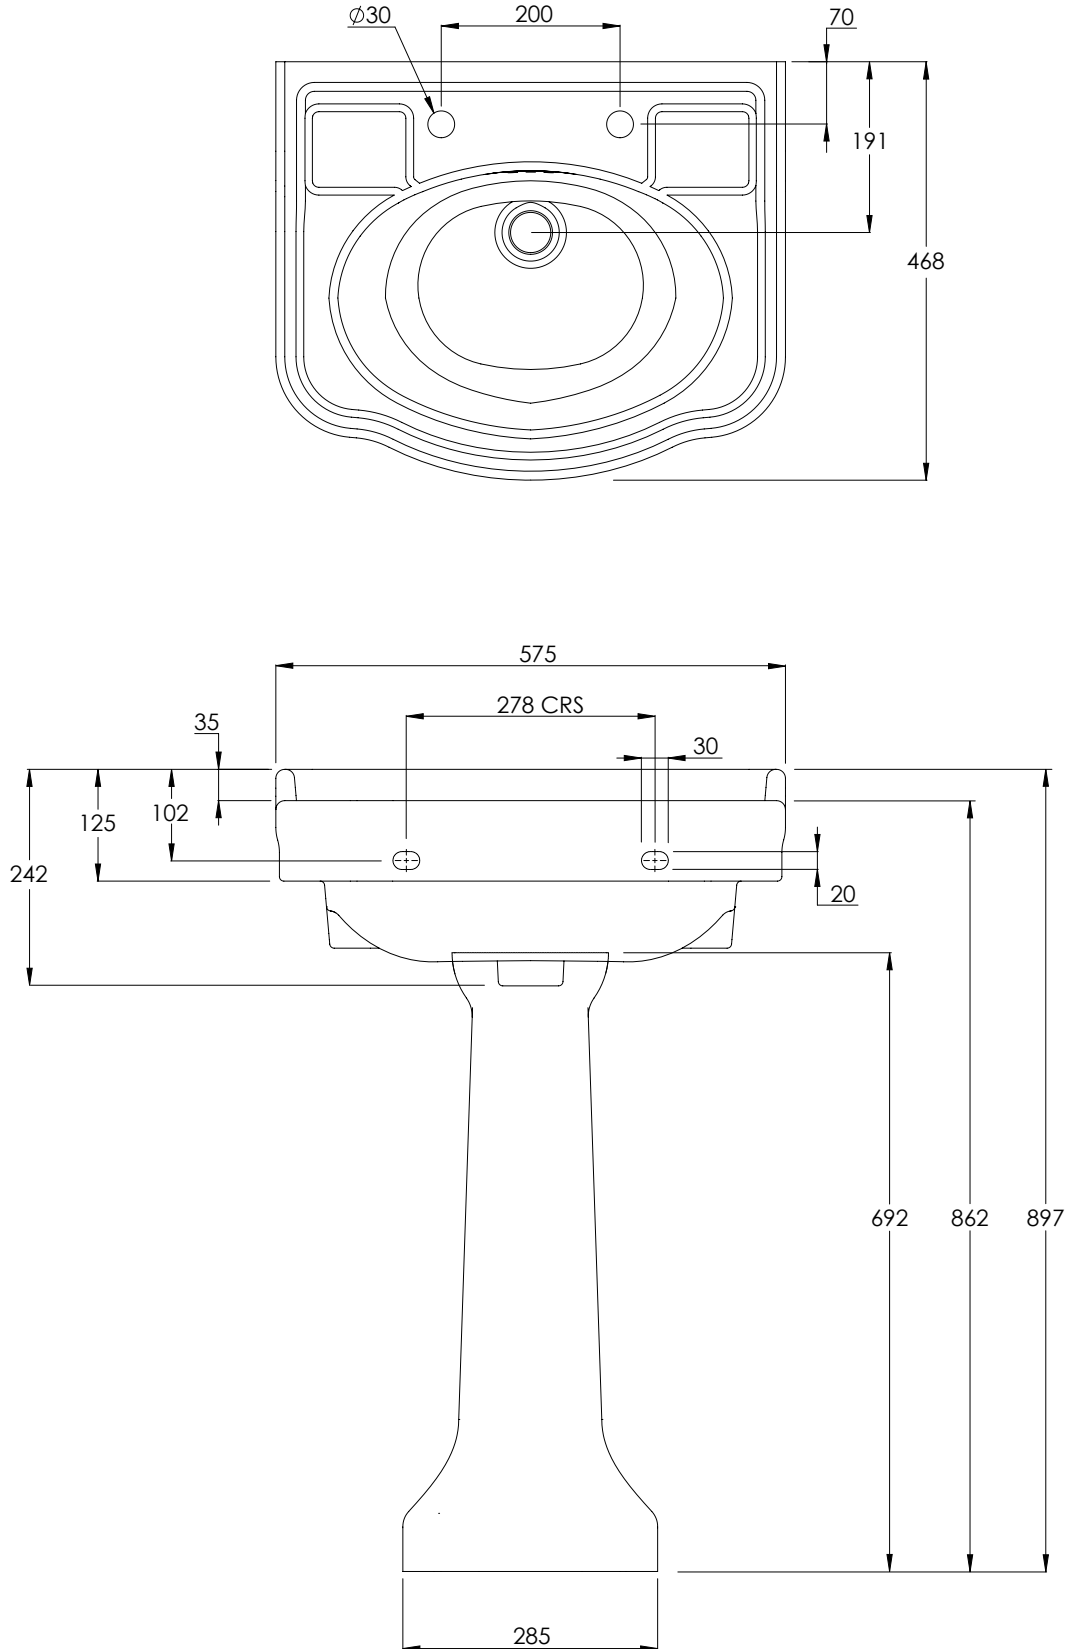

LEFROY BROOKS

IBROC HOUSE ESSEX ROAD
HODDESDON HERTS EN11 0QS UK
T: +44 (0)1992 708 316 F: +44 (0)1992 708 317

LB7722 & LB7724

LA CHAPELLE TWO HOLE BASIN ON PEDESTAL

DIMENSIONAL DATA SHEET

DATE: 30/06/2020

REVISION: A

COPYRIGHT © LBIP LTD. ALL RIGHTS RESERVED

ALL SHOWN DIMENSIONS ARE IN MILLIMETERS AND ARE SUBJECT TO STANDARD CERAMIC TOLERANCES.

WE RECOMMEND THAT ANY INSTALLATION WORK BE CARRIED OUT UPON RECEIPT OF ITEM.