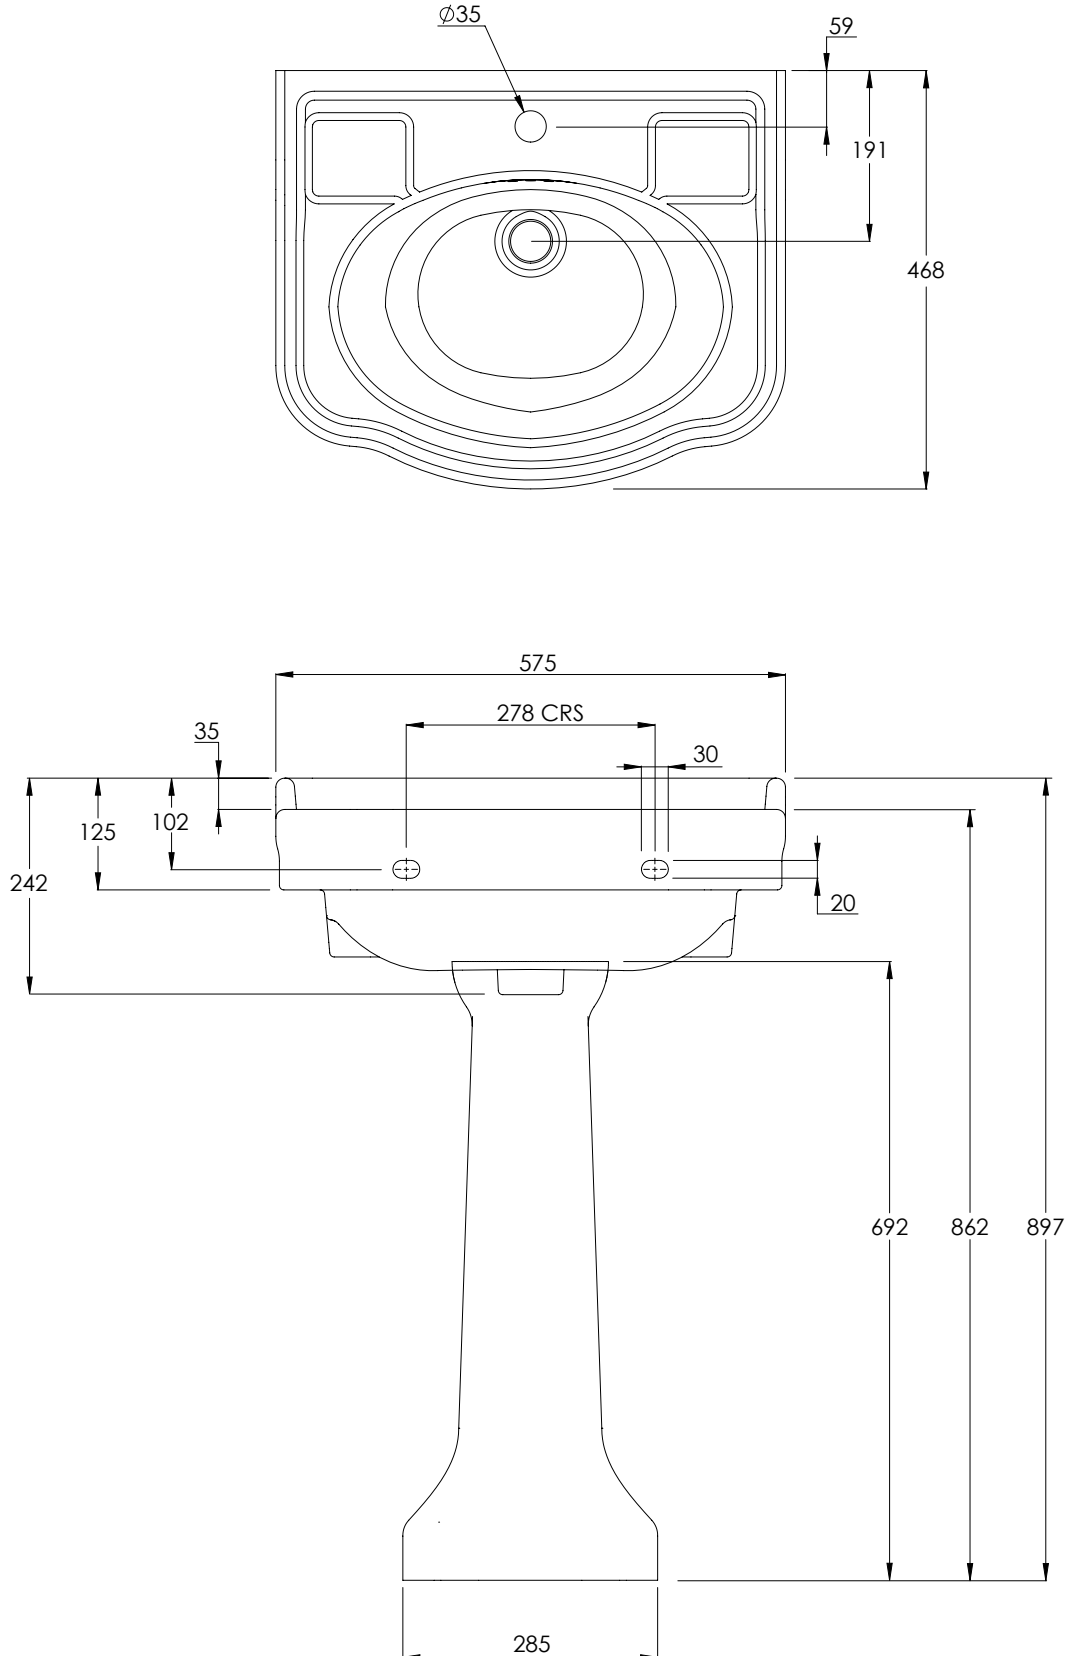

LEFROY BROOKS

IBROC HOUSE ESSEX ROAD
HODDESDON HERTS EN11 0QS UK
T: +44 (0)1992 708 316 F: +44 (0)1992 708 317

LB7721 & LB7724

LA CHAPELLE ONE HOLE BASIN ON PEDESTAL

DIMENSIONAL DATA SHEET

DATE: 30/06/2020

REVISION: A

COPYRIGHT © LBIP LTD. ALL RIGHTS RESERVED

ALL SHOWN DIMENSIONS ARE IN MILLIMETERS AND ARE SUBJECT TO STANDARD CERAMIC TOLERANCES.

WE RECOMMEND THAT ANY INSTALLATION WORK BE CARRIED OUT UPON RECEIPT OF ITEM.