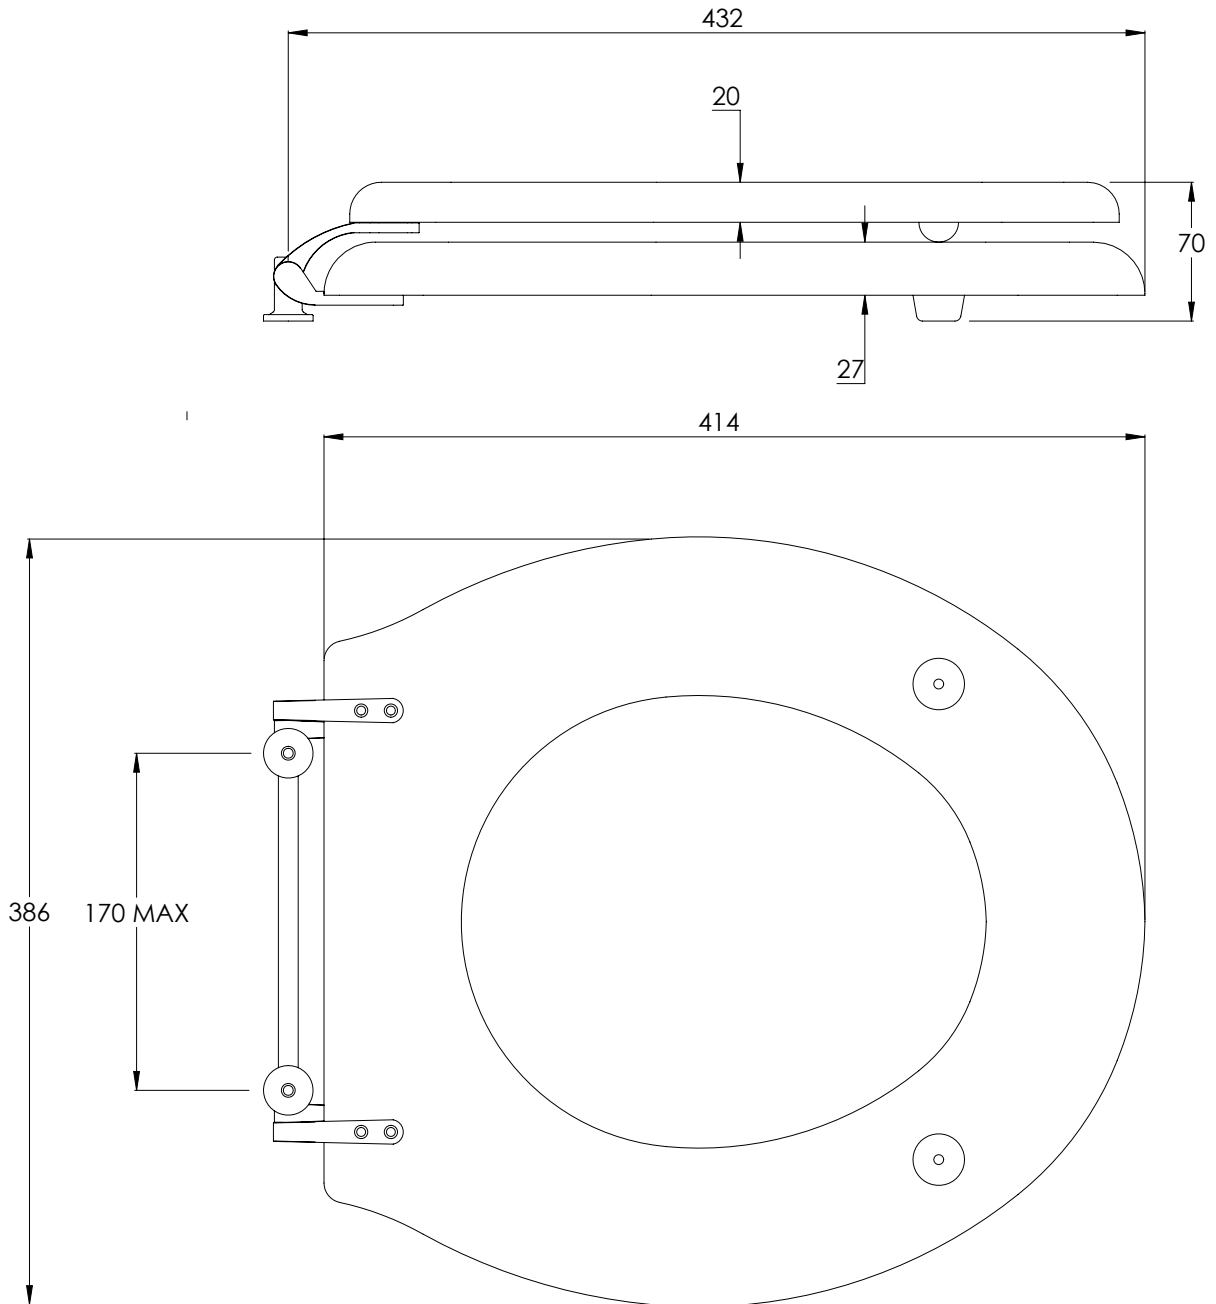

LEFROY BROOKS

IBROC HOUSE ESSEX ROAD
HODDESDON HERTS EN11 0QS UK
T: +44 (0)1992 708 316 F: +44 (0)1992 708 317

LB7540

LISA DOON MAHOGANY LAVATORY SEAT WITH BAR HINGE

DIMENSIONAL DATA SHEET

DATE: 26/06/2019

REVISION: A

COPYRIGHT © LBIP LTD. ALL RIGHTS RESERVED

DIMENSIONS IN MILLIMETRES

WHILST EVERY EFFORT IS MADE TO ENSURE THE ACCURACY OF THESE DATA SHEETS THEY ARE SUBJECT TO CHANGE WITHOUT NOTICE AS PART OF THE COMPANY'S PRODUCT DEVELOPMENT PROCESS