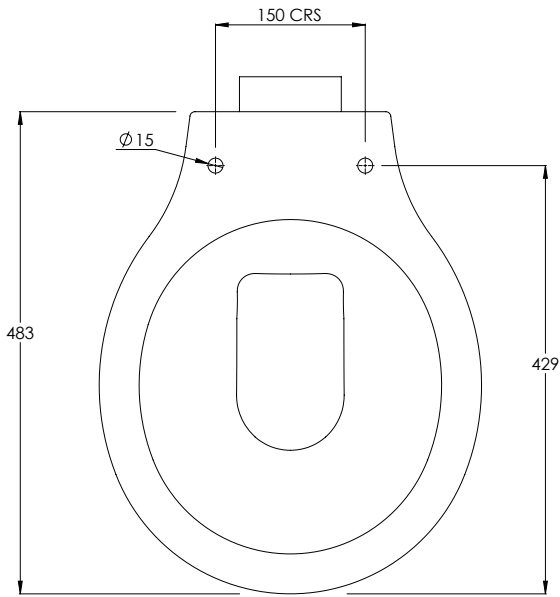

LEFROY BROOKS

IBROC HOUSE ESSEX ROAD
HODDESDON HERTS EN11 0QS UK
T: +44 (0)1992 708 316 F: +44 (0)1992 708 317

LB7210

CLASSIC BACK TO WALL PAN

DIMENSIONAL DATA SHEET

DATE: 03/09/2019

REVISION: B

COPYRIGHT © LBIP LTD. ALL RIGHTS RESERVED

ALL SHOWN DIMENSIONS ARE IN MILLIMETERS AND ARE SUBJECT TO STANDARD CERAMIC TOLERANCES.

WE RECOMMEND THAT ANY INSTALLATION WORK BE CARRIED OUT UPON RECEIPT OF ITEM.

WHILST EVERY EFFORT IS MADE TO ENSURE THE ACCURACY OF THESE DATA SHEETS THEY ARE SUBJECT TO CHANGE WITHOUT NOTICE AS PART OF THE COMPANY'S PRODUCT DEVELOPMENT PROCESS