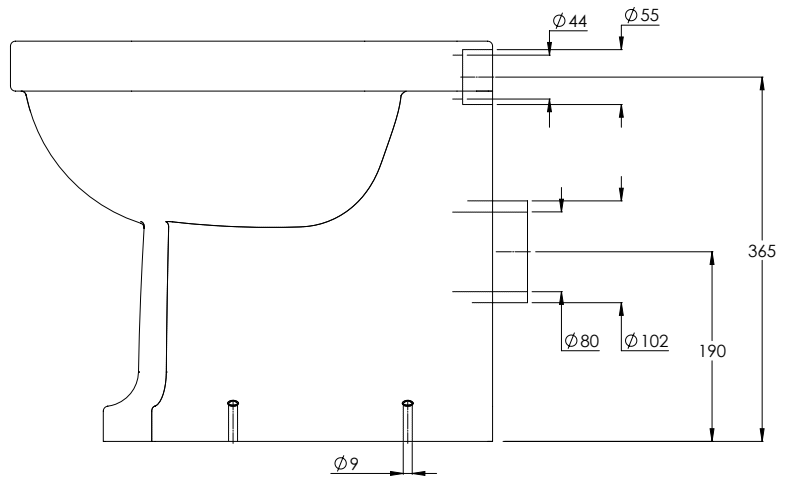

LEFROY BROOKS

IBROC HOUSE ESSEX ROAD
HODDESDON HERTS EN11 0QS UK
T: +44 (0)1992 708 316 F: +44 (0)1992 708 317

LB7210

CLASSIC BACK TO WALL PAN

DIMENSIONAL DATA SHEET

DATE: 03/09/2019

REVISION: B

COPYRIGHT © LBIP LTD. ALL RIGHTS RESERVED

ALL SHOWN DIMENSIONS ARE IN MILLIMETERS AND ARE SUBJECT TO STANDARD CERAMIC TOLERANCES.

WE RECOMMEND THAT ANY INSTALLATION WORK BE CARRIED OUT UPON RECEIPT OF ITEM.

WHILST EVERY EFFORT IS MADE TO ENSURE THE ACCURACY OF THESE DATA SHEETS THEY ARE SUBJECT TO CHANGE WITHOUT NOTICE AS PART OF THE COMPANY'S PRODUCT DEVELOPMENT PROCESS