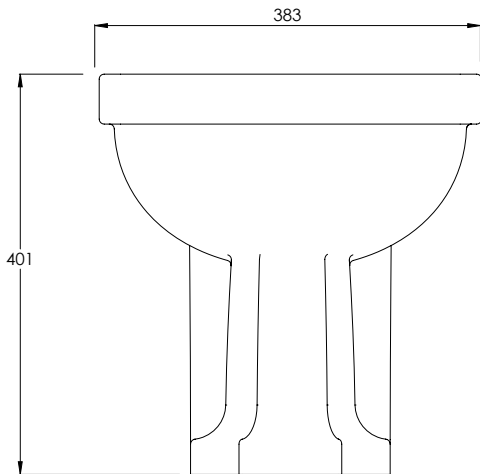

LEFROY BROOKS

IBROC HOUSE ESSEX ROAD
HODDESDON HERTS EN11 0QS UK
T: +44 (0)1992 708 316 F: +44 (0)1992 708 317

LB7210

CLASSIC BACK TO WALL PAN

DIMENSIONAL DATA SHEET

DATE: 03/09/2019

REVISION: B

COPYRIGHT © LBIP LTD. ALL RIGHTS RESERVED

ALL SHOWN DIMENSIONS ARE IN MILLIMETERS AND ARE SUBJECT TO STANDARD CERAMIC TOLERANCES.

WE RECOMMEND THAT ANY INSTALLATION WORK BE CARRIED OUT UPON RECEIPT OF ITEM.

WHILST EVERY EFFORT IS MADE TO ENSURE THE ACCURACY OF THESE DATA SHEETS THEY ARE SUBJECT TO CHANGE WITHOUT NOTICE AS PART OF THE COMPANY'S PRODUCT DEVELOPMENT PROCESS