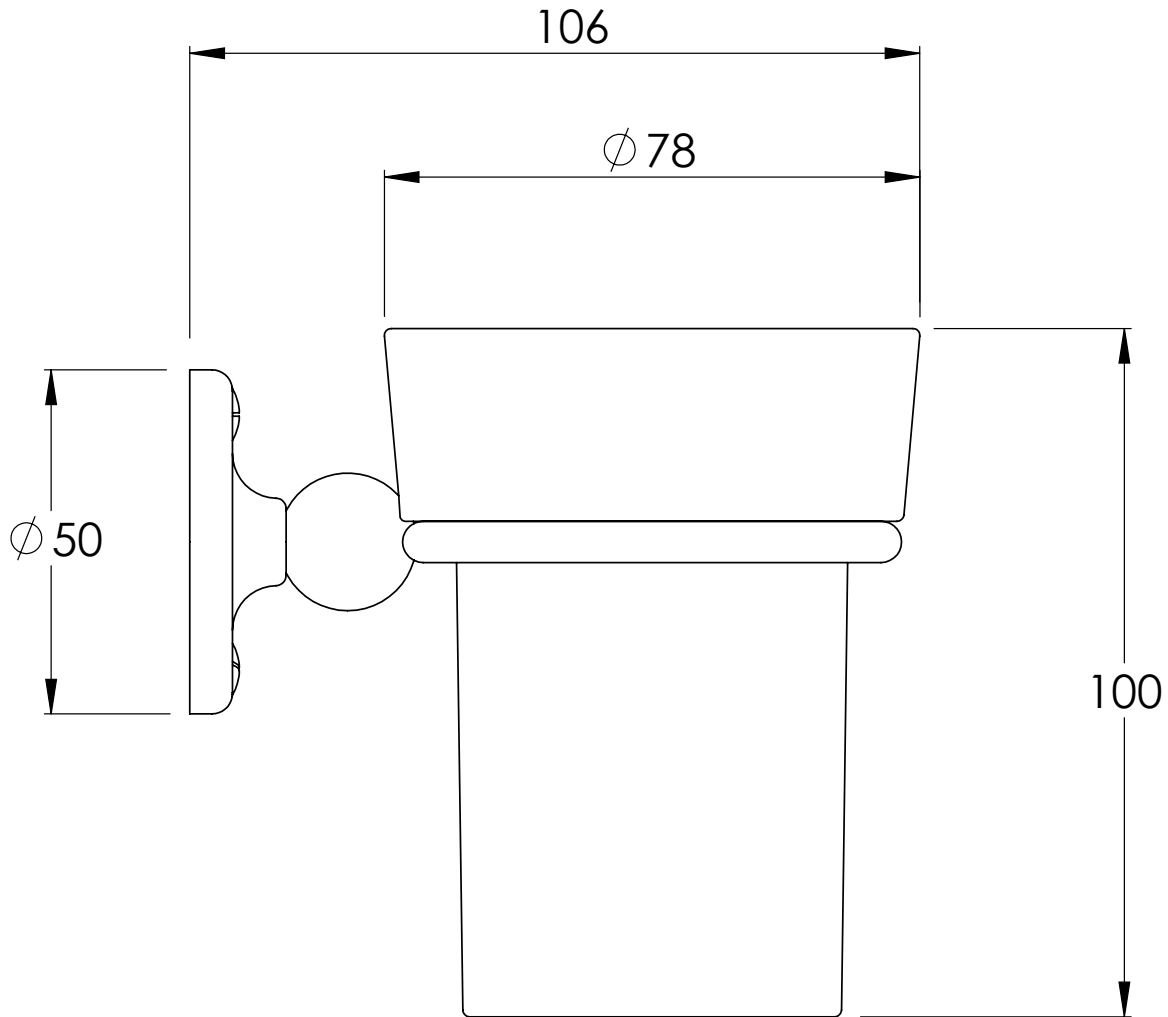

LEFROY BROOKS

IBROC HOUSE ESSEX ROAD
HODDESDON HERTS EN11 0QS UK
T: +44 (0)1992 708 316 F: +44 (0)1992 708 317

LB4933

EDWARDIAN CHINA MUG AND HOLDER

DIMENSIONAL DATA SHEET

DATE: 20/05/2019

REVISION: B

COPYRIGHT © LBIP LTD. ALL RIGHTS RESERVED

DIMENSIONS IN MILLIMETRES

WHILST EVERY EFFORT IS MADE TO ENSURE THE ACCURACY OF THESE DATA SHEETS THEY ARE SUBJECT TO CHANGE WITHOUT NOTICE AS PART OF THE COMPANY'S PRODUCT DEVELOPMENT PROCESS