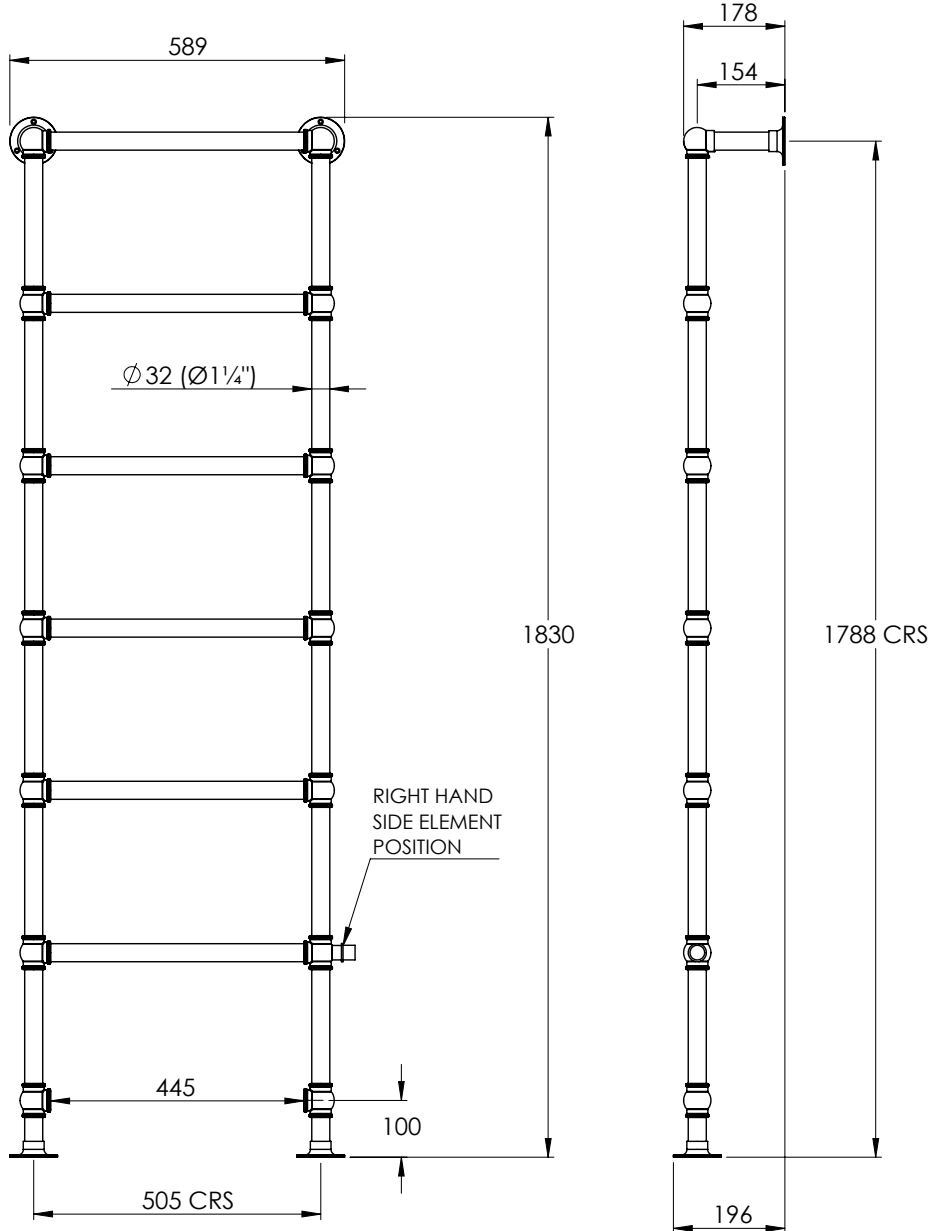

LEFROY BROOKS

IBROC HOUSE ESSEX ROAD
HODDESDON HERTS EN11 0QS UK
T: +44 (0)1992 708 316 F: +44 (0)1992 708 317

LB3206DF

EDWARDIAN LADDER TOWEL WARMER - DUAL FUEL

DIMENSIONAL DATA SHEET

DATE: 08/11/2018

REVISION: A

COPYRIGHT © LBIP LTD. ALL RIGHTS RESERVED

TEST PRESSURE:	6 BAR
MAX WORKING PRESSURE:	3 BAR
CONNECTIONS:	1/2" BSP
BTU/HR @ DELTA 60:	1820
WATTAGE (W):	535
ELECTRIC ELEMENT:	200W
ELECTRICAL ELEMENT IP RATING	IPX5

THIS LEFROY BROOKS RAIL IS SUITABLE FOR BOTH OPEN AND CLOSED CIRCUITS

DIMENSIONS IN MILLIMETRES

LEFROY BROOKS

IBROC HOUSE ESSEX ROAD
HODDESDON HERTS EN11 0QS UK
T: +44 (0)1992 708 316 F: +44 (0)1992 708 317

LB3206DF

ELECTRIC KIT

DIMENSIONAL DATA SHEET

DATE: 08/11/2018

REVISION: A

COPYRIGHT © LBIP LTD. ALL RIGHTS RESERVED

THIS LEFROY BROOKS RAIL IS SUITABLE FOR BOTH OPEN AND CLOSED CIRCUITS

DIMENSIONS IN MILLIMETRES