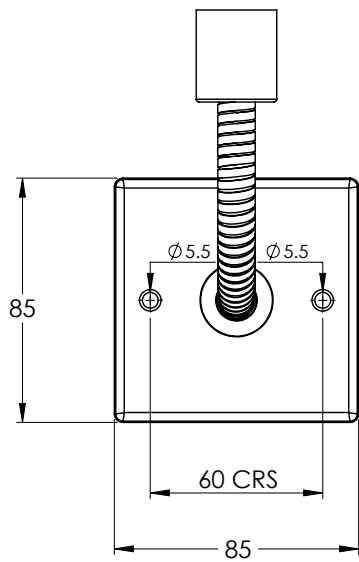

COPYRIGHT © LBIP LTD. ALL RIGHTS RESERVED

TEST PRESSURE:	6 BAR
MAX WORKING PRESSURE:	3 BAR
CONNECTIONS:	1/2" BSP
BTU/HR @ DELTA 60:	1820
WATTAGE (W):	535
ELECTRIC ELEMENT:	200W
ELECTRICAL ELEMENT IP RATING	IPX5

THIS LEFROY BROOKS RAIL IS SUITABLE FOR BOTH OPEN AND CLOSED CIRCUITS

DIMENSIONS IN MILLIMETRES

LEFROY BROOKS

IBROC HOUSE ESSEX ROAD
HODDESDON HERTS EN11 0QS UK
T: +44 (0)1992 708 316 F: +44 (0)1992 708 317

LB3206DF

ELECTRIC KIT

DIMENSIONAL DATA SHEET

DATE: 08/11/2018

REVISION: A

COPYRIGHT © LBIP LTD. ALL RIGHTS RESERVED

THIS LEFROY BROOKS RAIL IS SUITABLE FOR BOTH OPEN AND CLOSED CIRCUITS

DIMENSIONS IN MILLIMETRES