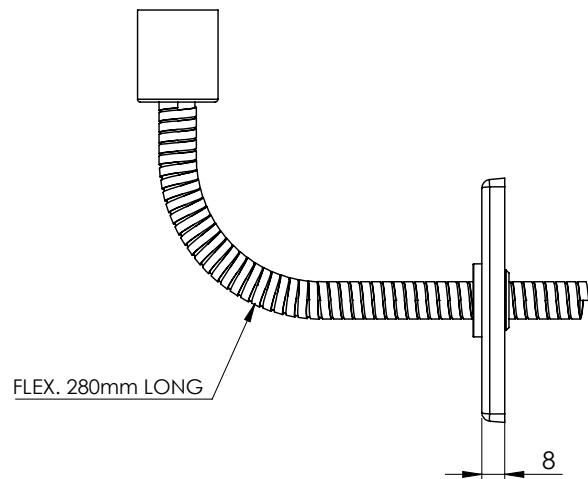

COPYRIGHT © LBIP LTD. ALL RIGHTS RESERVED

TEST PRESSURE:	6 BAR
MAX WORKING PRESSURE:	3 BAR
CONNECTIONS:	1/2" BSP
BTU/HR @ DELTA 60:	1820
WATTAGE (W):	535
ELECTRIC ELEMENT:	200W
ELECTRICAL ELEMENT IP RATING	IPX5

THIS LEFROY BROOKS RAIL IS SUITABLE FOR BOTH OPEN AND CLOSED CIRCUITS

DIMENSIONS IN MILLIMETRES

LEFROY BROOKS

IBROC HOUSE ESSEX ROAD
HODDESDON HERTS EN11 0QS UK
T: +44 (0)1992 708 316 F: +44 (0)1992 708 317

LB3206DF

ELECTRIC KIT

DIMENSIONAL DATA SHEET

DATE: 08/11/2018

REVISION: A

COPYRIGHT © LBIP LTD. ALL RIGHTS RESERVED

THIS LEFROY BROOKS RAIL IS SUITABLE FOR BOTH OPEN AND CLOSED CIRCUITS

DIMENSIONS IN MILLIMETRES