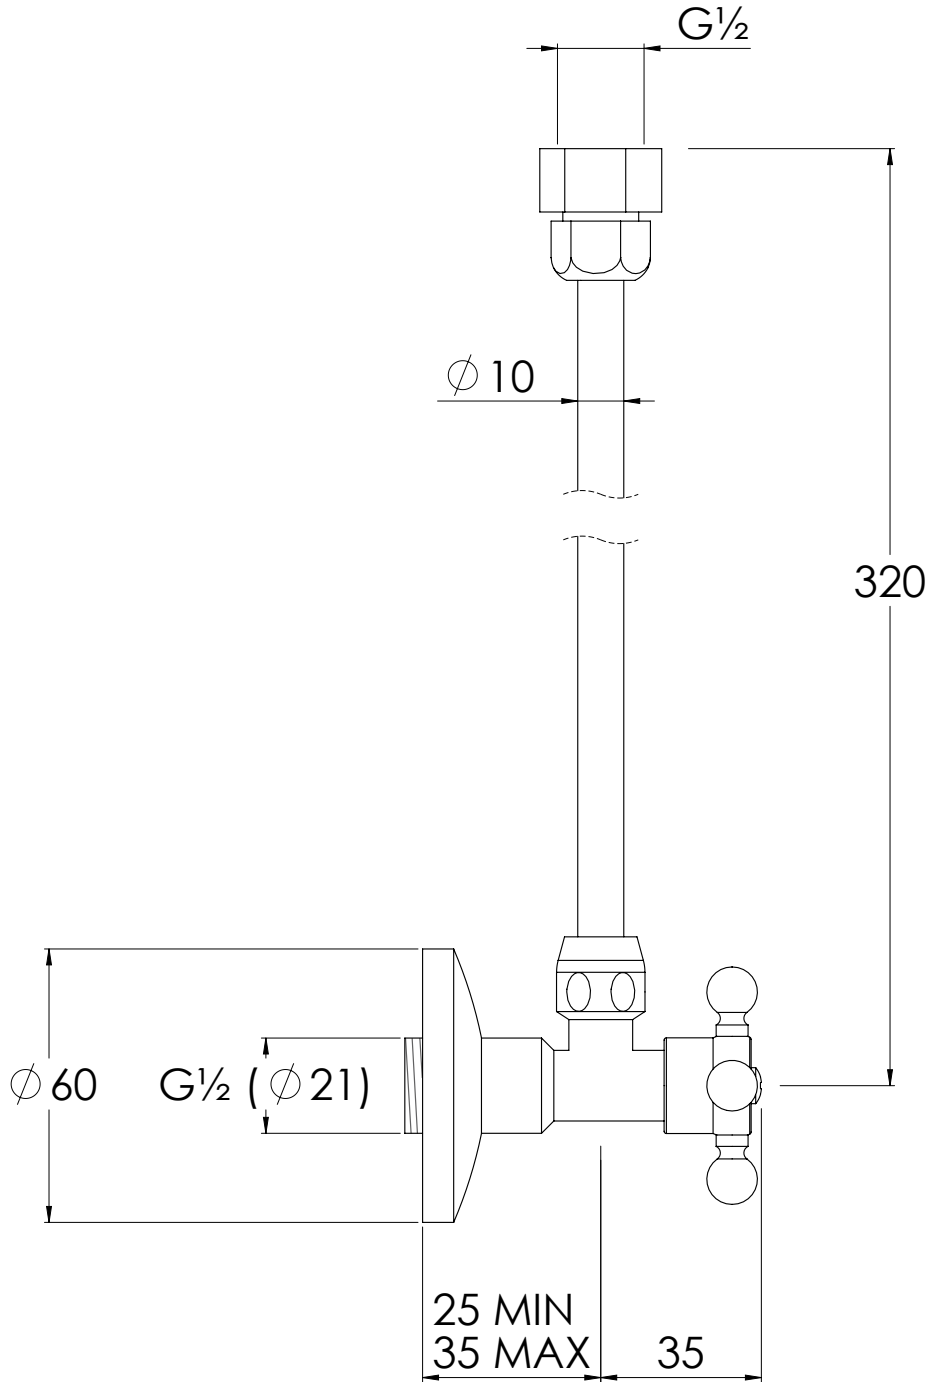

LEFROY BROOKS

IBROC HOUSE ESSEX ROAD
HODDESDON HERTS EN11 0QS UK
T: +44 (0)1992 708 316 F: +44 (0)1992 708 317

LB1904

UNDERBASIN / CISTERN SUPPLY COCK

DIMENSIONAL DATA SHEET

DATE: 04/06/2019

REVISION: B

COPYRIGHT © LBIP LTD. ALL RIGHTS RESERVED

DIMENSIONS IN MILLIMETRES

WHILST EVERY EFFORT IS MADE TO ENSURE THE ACCURACY OF THESE DATA SHEETS THEY ARE SUBJECT TO CHANGE WITHOUT NOTICE AS PART OF THE COMPANY'S PRODUCT DEVELOPMENT PROCESS