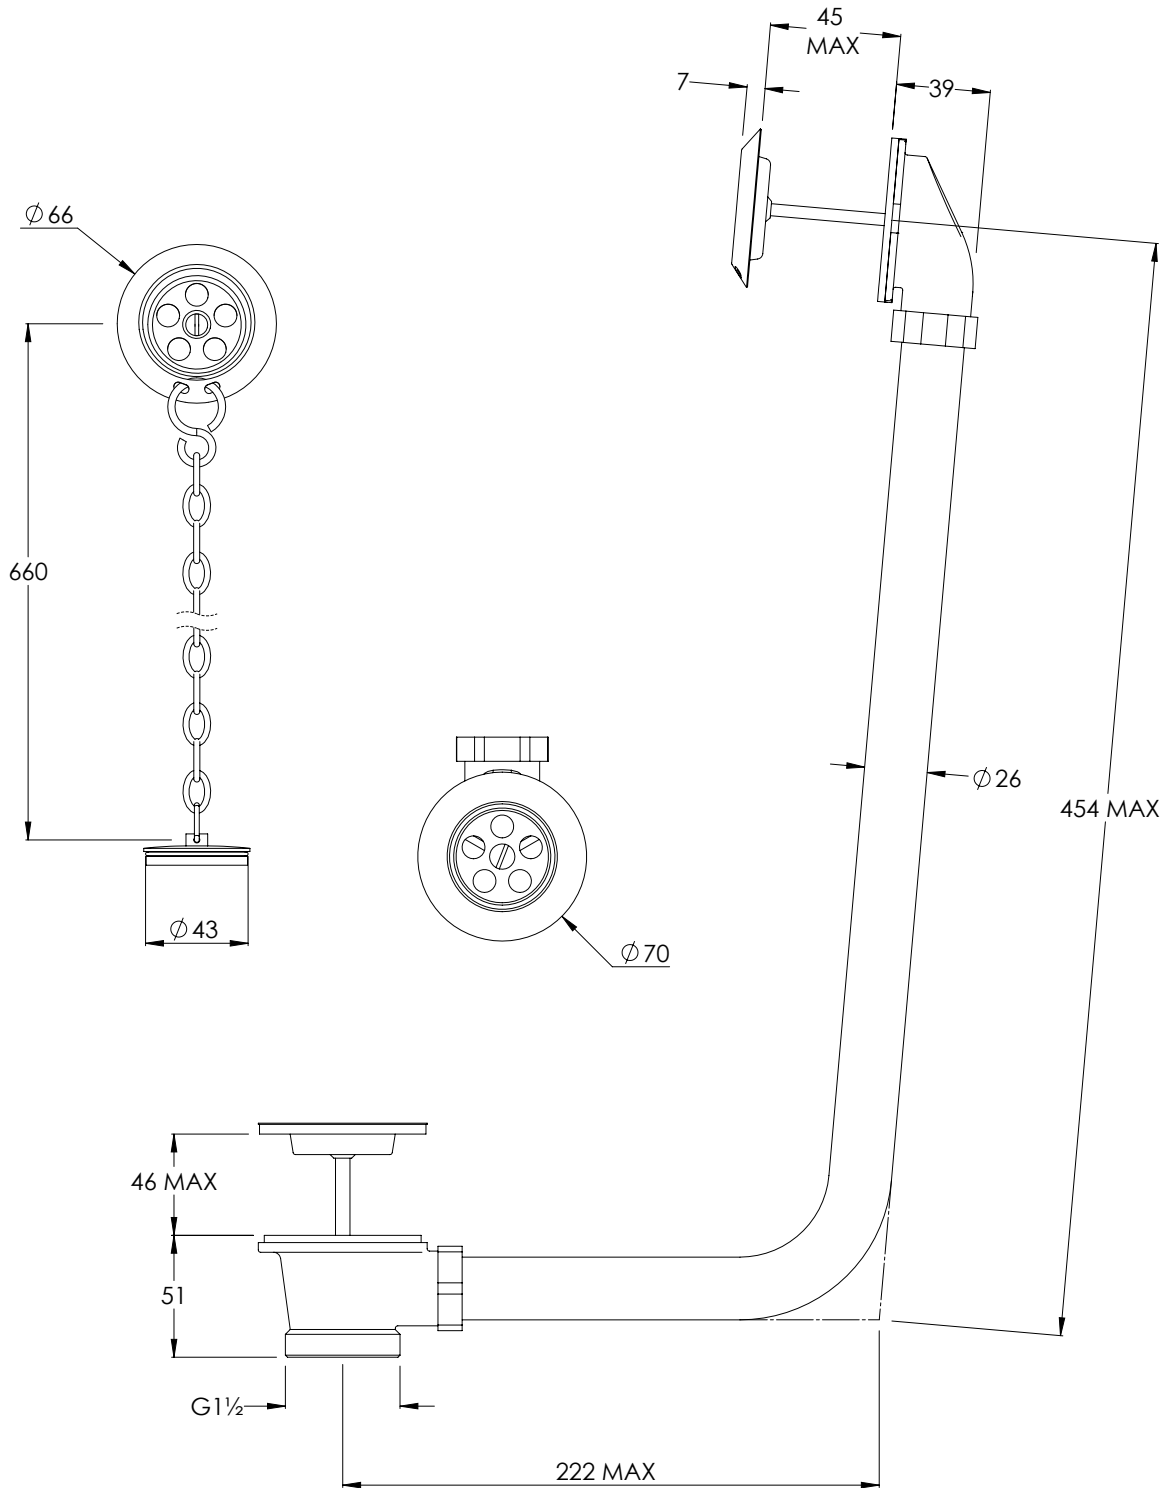

**LEFROY BROOKS**

IBROC HOUSE ESSEX ROAD  
HODDESDON HERTS EN11 0QS UK  
T: +44 (0)1992 708 316 F: +44 (0)1992 708 317

# LB1382

EXPOSED BATH WASTE WITH BRASS OVERFLOW PIPE  
FOR FREE STANDING BATHS

DIMENSIONAL DATA SHEET

DATE: 26/06/2019

REVISION: C

COPYRIGHT © LBIP LTD. ALL RIGHTS RESERVED

DIMENSIONS IN MILLIMETRES

WHILST EVERY EFFORT IS MADE TO ENSURE THE ACCURACY OF THESE DATA SHEETS THEY ARE SUBJECT TO CHANGE WITHOUT NOTICE AS PART OF THE COMPANY'S PRODUCT DEVELOPMENT PROCESS