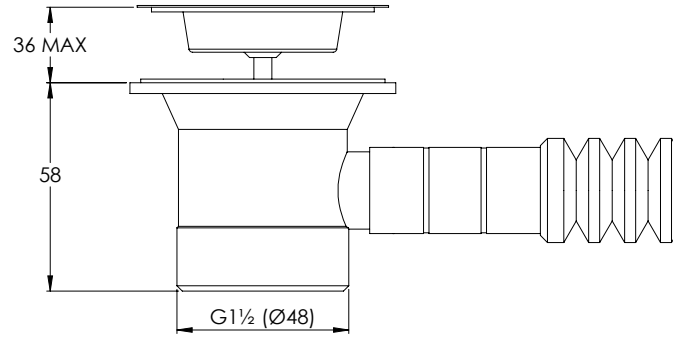

LEFROY BROOKS

IBROC HOUSE ESSEX ROAD
HODDESDON HERTS EN11 0QS UK
T: +44 (0)1992 708 316 F: +44 (0)1992 708 317

LB1377

BATH WASTE KIT WITH STOWAWAY BRASS PLUG & OVAL CHAIN

DIMENSIONAL DATA SHEET

DATE: 21/06/2019

REVISION: B

COPYRIGHT © LBIP LTD. ALL RIGHTS RESERVED

DIMENSIONS IN MILLIMETRES

WHILST EVERY EFFORT IS MADE TO ENSURE THE ACCURACY OF THESE DATA SHEETS THEY ARE SUBJECT TO CHANGE WITHOUT NOTICE AS PART OF THE COMPANY'S PRODUCT DEVELOPMENT PROCESS