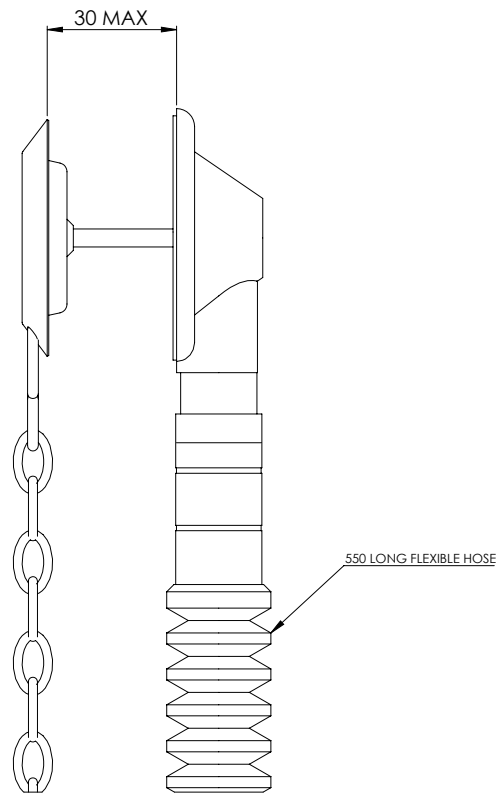

LEFROY BROOKS

IBROC HOUSE ESSEX ROAD
HODDESDON HERTS EN11 0QS UK
T: +44 (0)1992 708 316 F: +44 (0)1992 708 317

LB1377

BATH WASTE KIT WITH STOWAWAY BRASS PLUG & OVAL CHAIN

DIMENSIONAL DATA SHEET

DATE: 21/06/2019

REVISION: B

COPYRIGHT © LBIP LTD. ALL RIGHTS RESERVED

DIMENSIONS IN MILLIMETRES

WHILST EVERY EFFORT IS MADE TO ENSURE THE ACCURACY OF THESE DATA SHEETS THEY ARE SUBJECT TO CHANGE WITHOUT NOTICE AS PART OF THE COMPANY'S PRODUCT DEVELOPMENT PROCESS