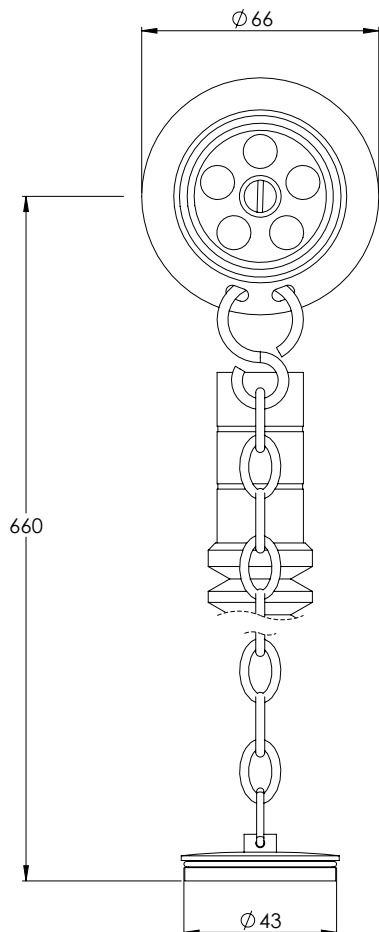

LEFROY BROOKS

IBROC HOUSE ESSEX ROAD
HODDESDON HERTS EN11 0QS UK
T: +44 (0)1992 708 316 F: +44 (0)1992 708 317

LB1377

BATH WASTE KIT WITH STOWAWAY BRASS PLUG & OVAL CHAIN

DIMENSIONAL DATA SHEET

DATE: 21/06/2019

REVISION: B

COPYRIGHT © LBIP LTD. ALL RIGHTS RESERVED

DIMENSIONS IN MILLIMETRES

WHILST EVERY EFFORT IS MADE TO ENSURE THE ACCURACY OF THESE DATA SHEETS THEY ARE SUBJECT TO CHANGE WITHOUT NOTICE AS PART OF THE COMPANY'S PRODUCT DEVELOPMENT PROCESS