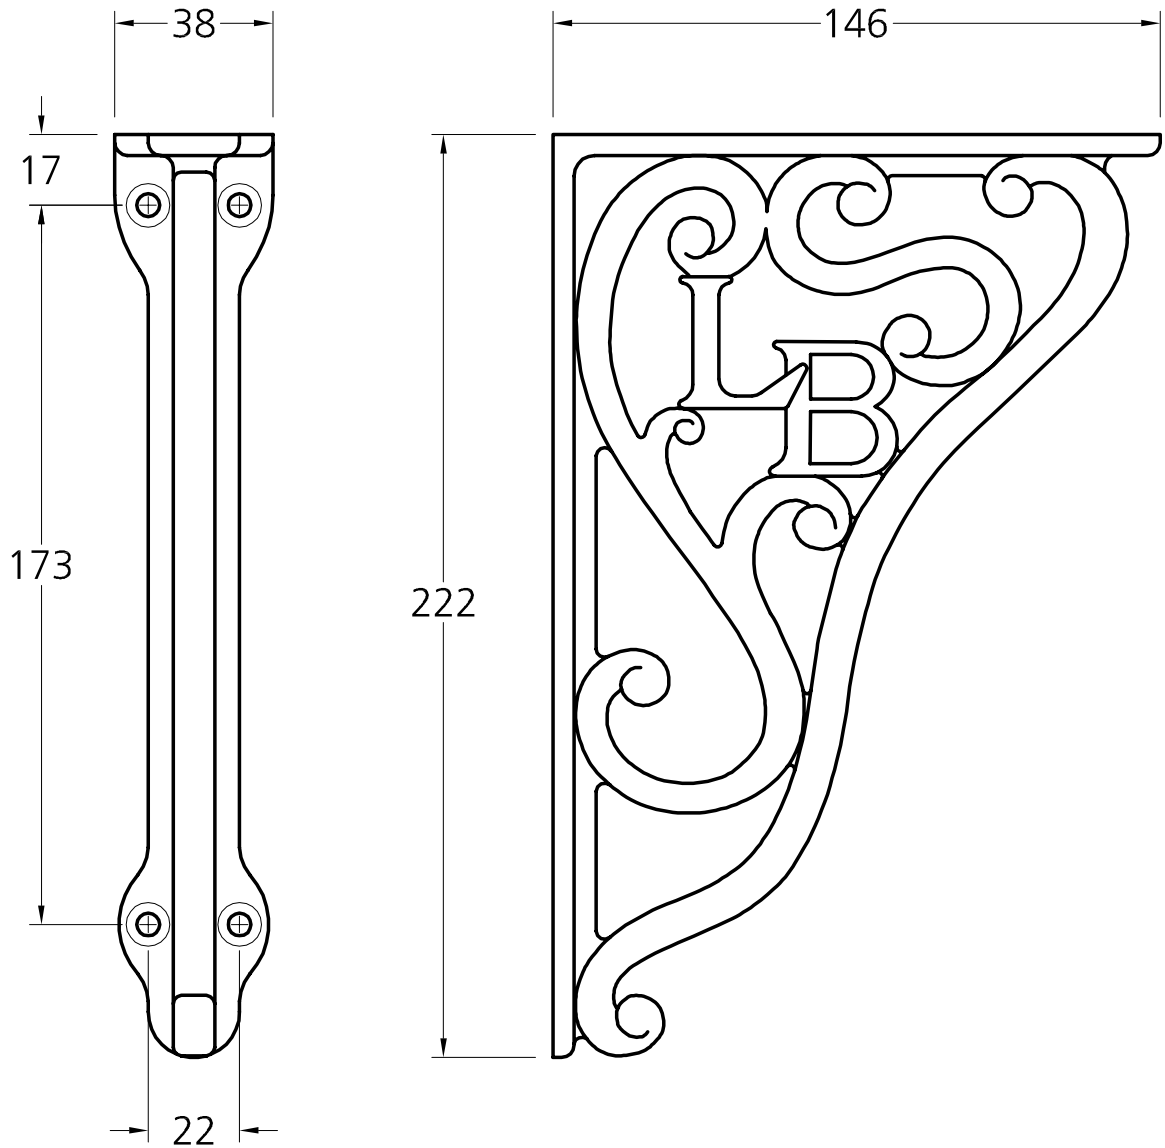

LEFROY BROOKS

IBROC HOUSE ESSEX ROAD
HODDESDON HERTS EN11 0QS UK
T: +44 (0)1992 708 316 F: +44 (0)1992 708 317

LB1305

LEFROY BROOKS SOLID BRASS CISTERN BRACKETS
(1 PAIR)

DIMENSIONAL DATA SHEET

DATE: 03/06/2019

REVISION: B

COPYRIGHT © LBIP LTD. ALL RIGHTS RESERVED

DIMENSIONS IN MILLIMETRES

WHILST EVERY EFFORT IS MADE TO ENSURE THE ACCURACY OF THESE DATA SHEETS THEY ARE SUBJECT TO CHANGE WITHOUT NOTICE AS PART OF THE COMPANY'S PRODUCT DEVELOPMENT PROCESS