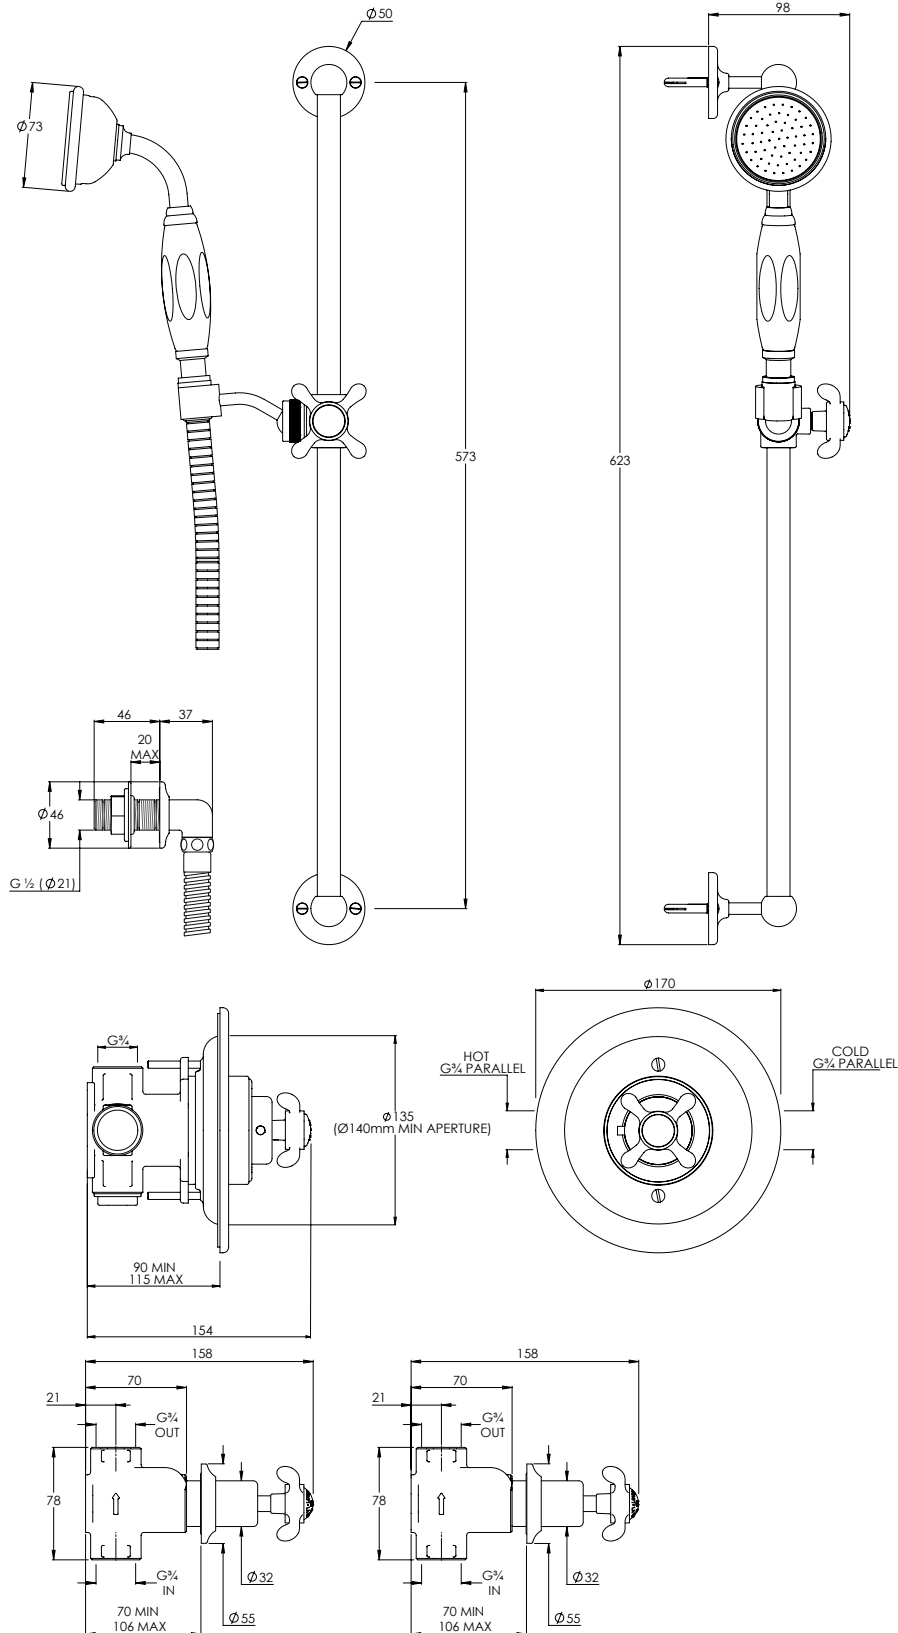

# FR8804

LA CHAPELLE ARCHIPELAGO THERMOSTATIC VALVE  
WITH FLOW CONTROLS, SLIDING RAIL, HANDSET &  
SHOWER KIT

## DIMENSIONAL DATA SHEET

DATE: 21/08/2020

REVISION: A

COPYRIGHT © LBIP LTD. ALL RIGHTS RESERVED

DIMENSIONS IN MILLIMETRES

WHILST EVERY EFFORT IS MADE TO ENSURE THE ACCURACY OF THESE DATA SHEETS THEY ARE SUBJECT TO CHANGE WITHOUT NOTICE AS PART OF THE COMPANY'S PRODUCT DEVELOPMENT PROCESS