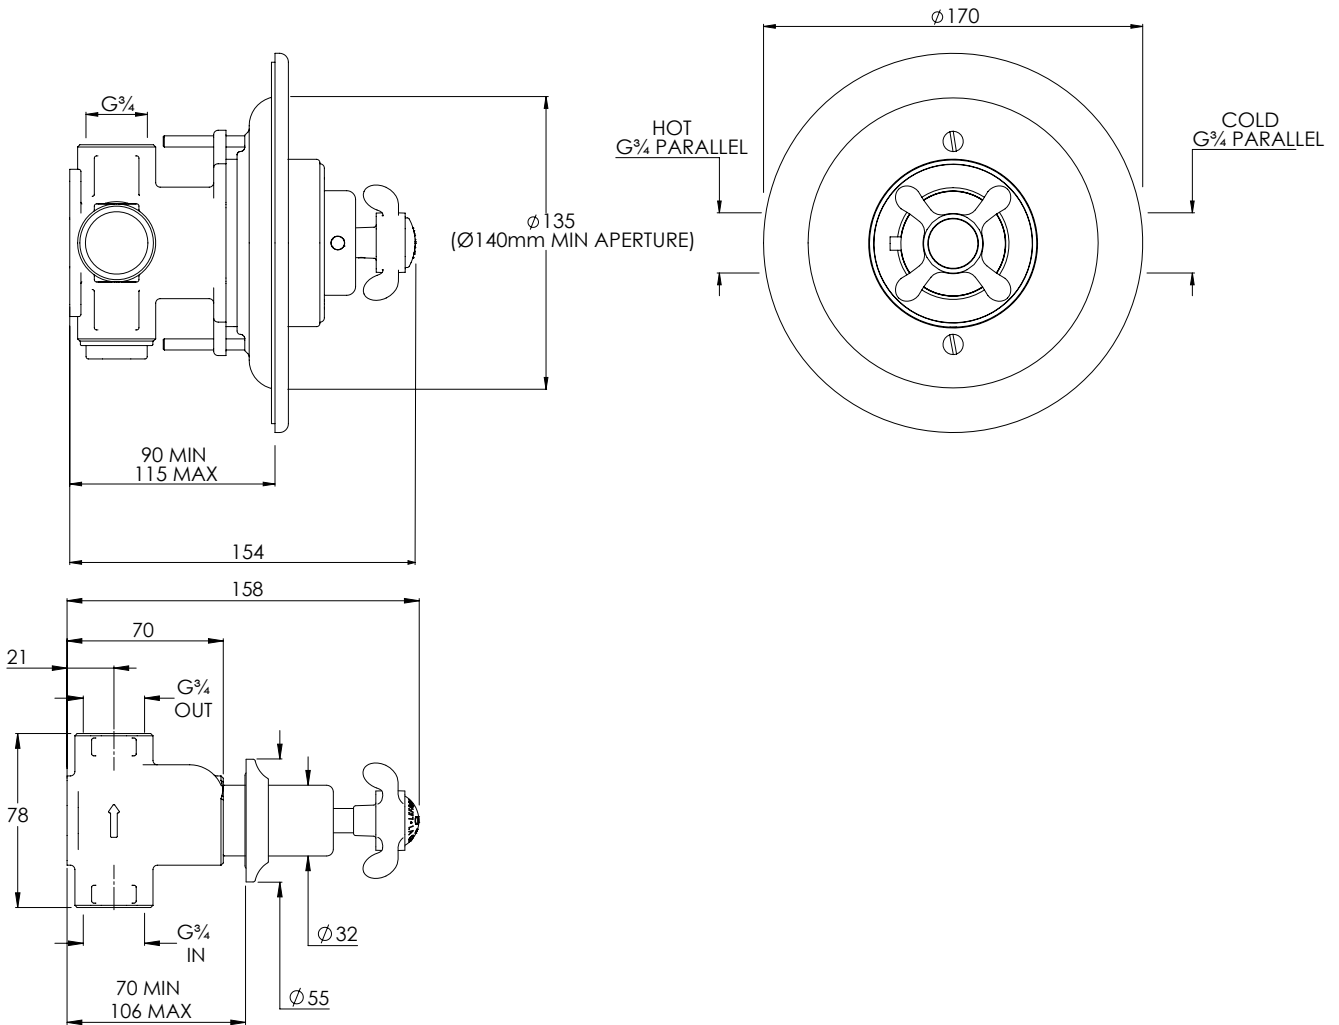

LEFROY BROOKS

IBROC HOUSE ESSEX ROAD
HODDESDON HERTS EN11 0QS UK
T: +44 (0)1992 708 316 F: +44 (0)1992 708 317

FR8801

LA CHAPELLE ARCHIPELAGO THERMOSTATIC
TEMPERATURE CONTROL WITH FLOW CONTROL

DIMENSIONAL DATA SHEET

DATE: 24/01/2020

REVISION: D

COPYRIGHT © LBIP LTD. ALL RIGHTS RESERVED

DIMENSIONS IN MILLIMETRES

WHILST EVERY EFFORT IS MADE TO ENSURE THE ACCURACY OF THESE DATA SHEETS THEY ARE SUBJECT TO CHANGE WITHOUT NOTICE AS PART OF THE COMPANY'S PRODUCT DEVELOPMENT PROCESS