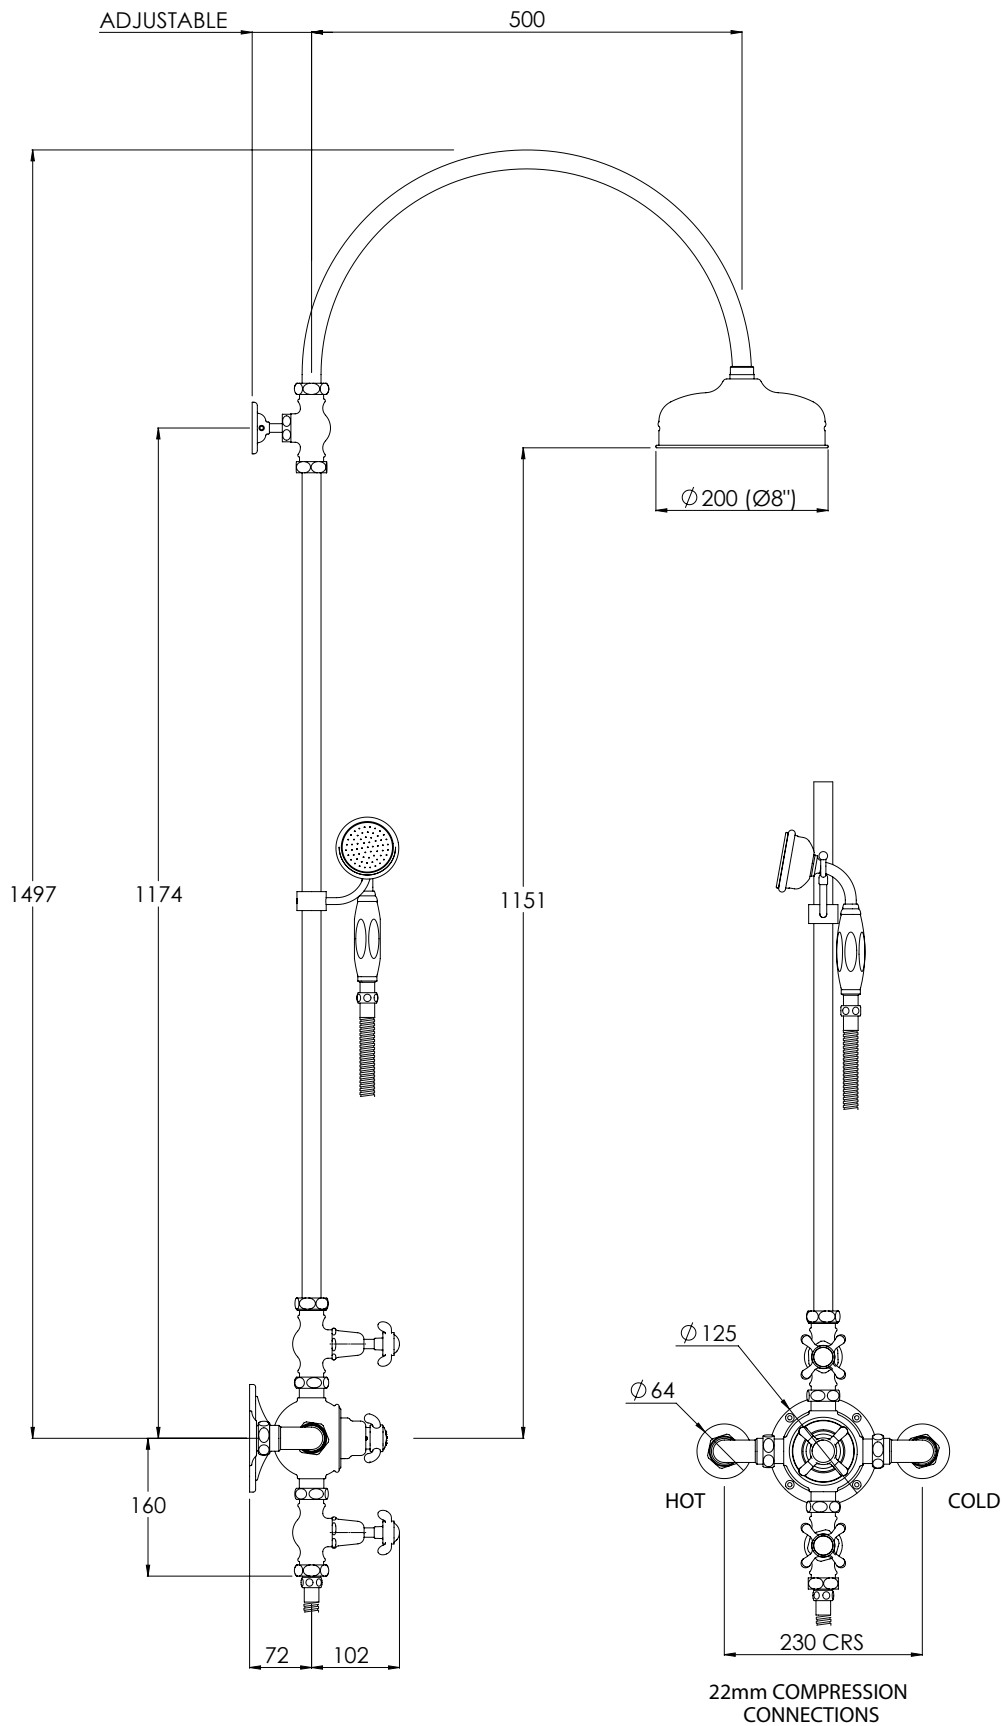

# FR8620

LA CHAPELLE THERMOSTATIC VALVE WITH RISER, 8" ROSE, HANDSET & CRADLE

## DIMENSIONAL DATA SHEET

DATE: 28/03/2019

REVISION: D

DIMENSIONS IN MILLIMETRES