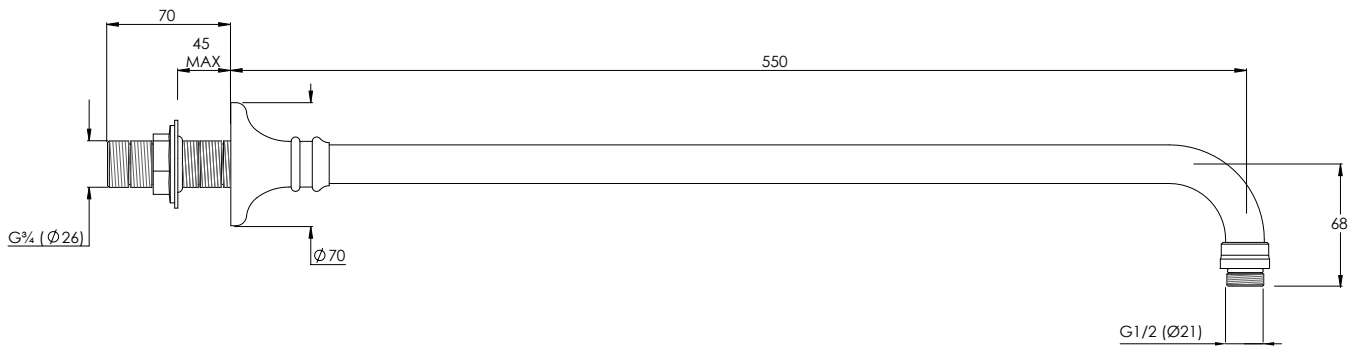

LEFROY BROOKS

IBROC HOUSE ESSEX ROAD
HODDESDON HERTS EN11 0QS UK
T: +44 (0)1992 708 316 F: +44 (0)1992 708 317

FR1735

LA CHAPELLE LONG PROJECTION ARM WITH WALL
BRACKET (550mm)

DIMENSIONAL DATA SHEET

DATE: 13/01/2021

REVISION: A

COPYRIGHT © LBIP LTD. ALL RIGHTS RESERVED

DIMENSIONS IN MILLIMETRES

WHILST EVERY EFFORT IS MADE TO ENSURE THE ACCURACY OF THESE DATA SHEETS THEY ARE SUBJECT TO CHANGE WITHOUT NOTICE AS PART OF THE COMPANY'S PRODUCT DEVELOPMENT PROCESS