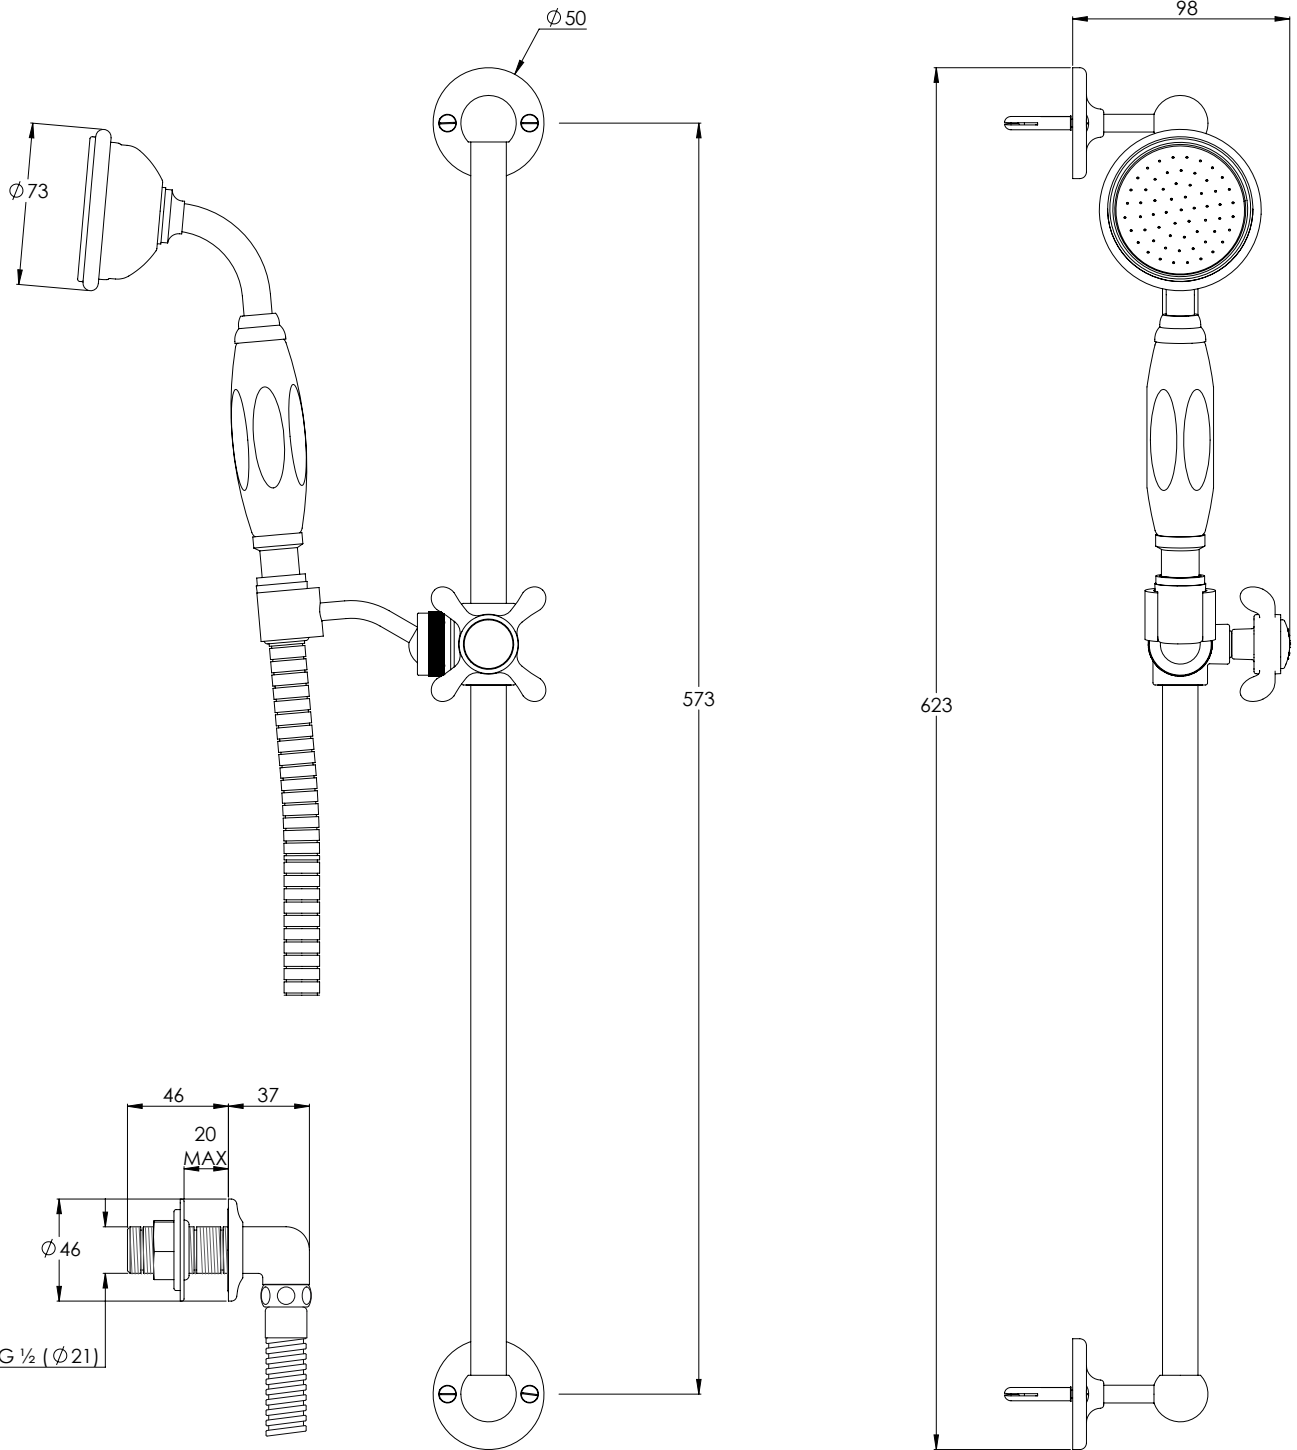

**LEFROY BROOKS**

IBROC HOUSE ESSEX ROAD  
HODDESDON HERTS EN11 0QS UK  
T: +44 (0)1992 708 316 F: +44 (0)1992 708 317

**FR1727**

LA CHAPELLE WALL OUTLET, SLIDING RAIL, HAND-  
SPRAY AND SHOWER KIT

DIMENSIONAL DATA SHEET

DATE: 21/08/2020

REVISION: A

COPYRIGHT © LBIP LTD. ALL RIGHTS RESERVED

DIMENSIONS IN MILLIMETRES

WHILST EVERY EFFORT IS MADE TO ENSURE THE ACCURACY OF THESE DATA SHEETS THEY ARE SUBJECT TO CHANGE WITHOUT NOTICE AS PART OF THE COMPANY'S PRODUCT DEVELOPMENT PROCESS