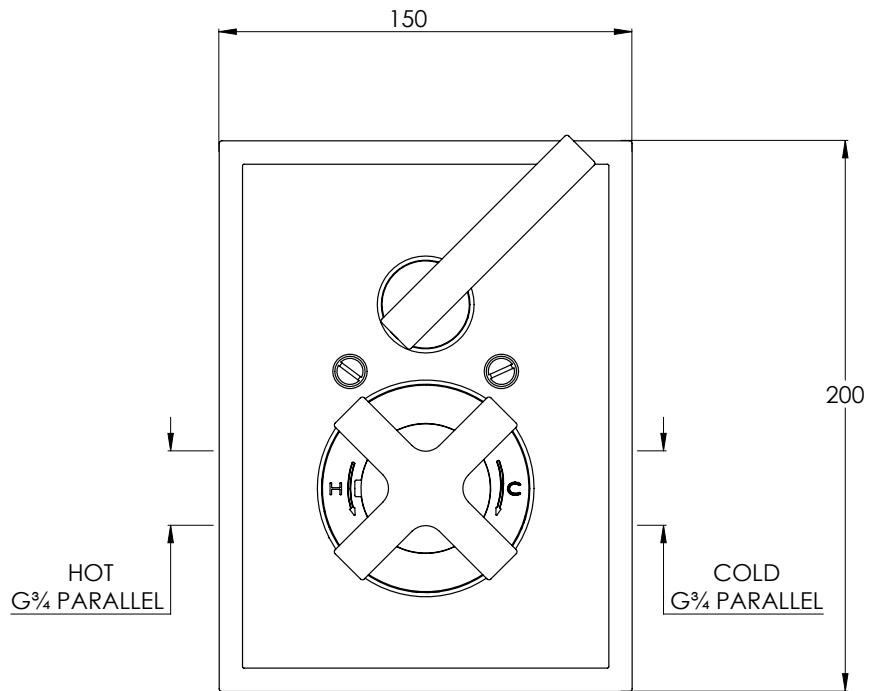

# DP8706

FIFTH CONCEALED THERMOSTATIC SHOWER  
VALVE

## DIMENSIONAL DATA SHEET

DATE: 23/01/2020

REVISION: C

COPYRIGHT © LBIP LTD. ALL RIGHTS RESERVED

DIMENSIONS IN MILLIMETRES

WHILST EVERY EFFORT IS MADE TO ENSURE THE ACCURACY OF THESE DATA SHEETS THEY ARE SUBJECT TO CHANGE WITHOUT NOTICE AS PART OF THE COMPANY'S PRODUCT DEVELOPMENT PROCESS