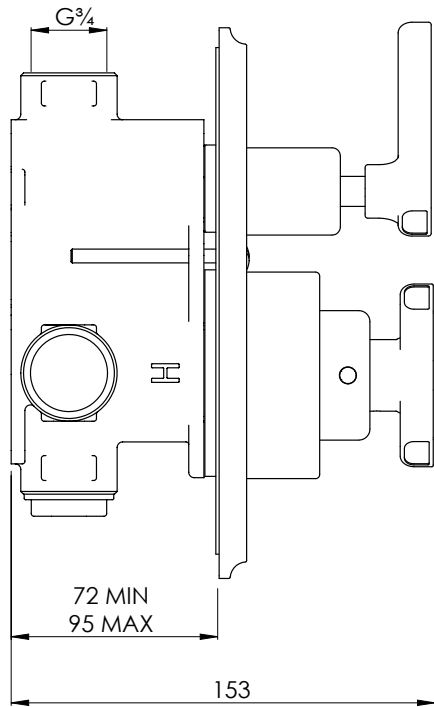

# DP8706

FIFTH CONCEALED THERMOSTATIC SHOWER  
VALVE

## DIMENSIONAL DATA SHEET

DATE: 23/01/2020

REVISION: C

COPYRIGHT © LBIP LTD. ALL RIGHTS RESERVED

DIMENSIONS IN MILLIMETRES

WHILST EVERY EFFORT IS MADE TO ENSURE THE ACCURACY OF THESE DATA SHEETS THEY ARE SUBJECT TO CHANGE WITHOUT NOTICE AS PART OF THE COMPANY'S PRODUCT DEVELOPMENT PROCESS