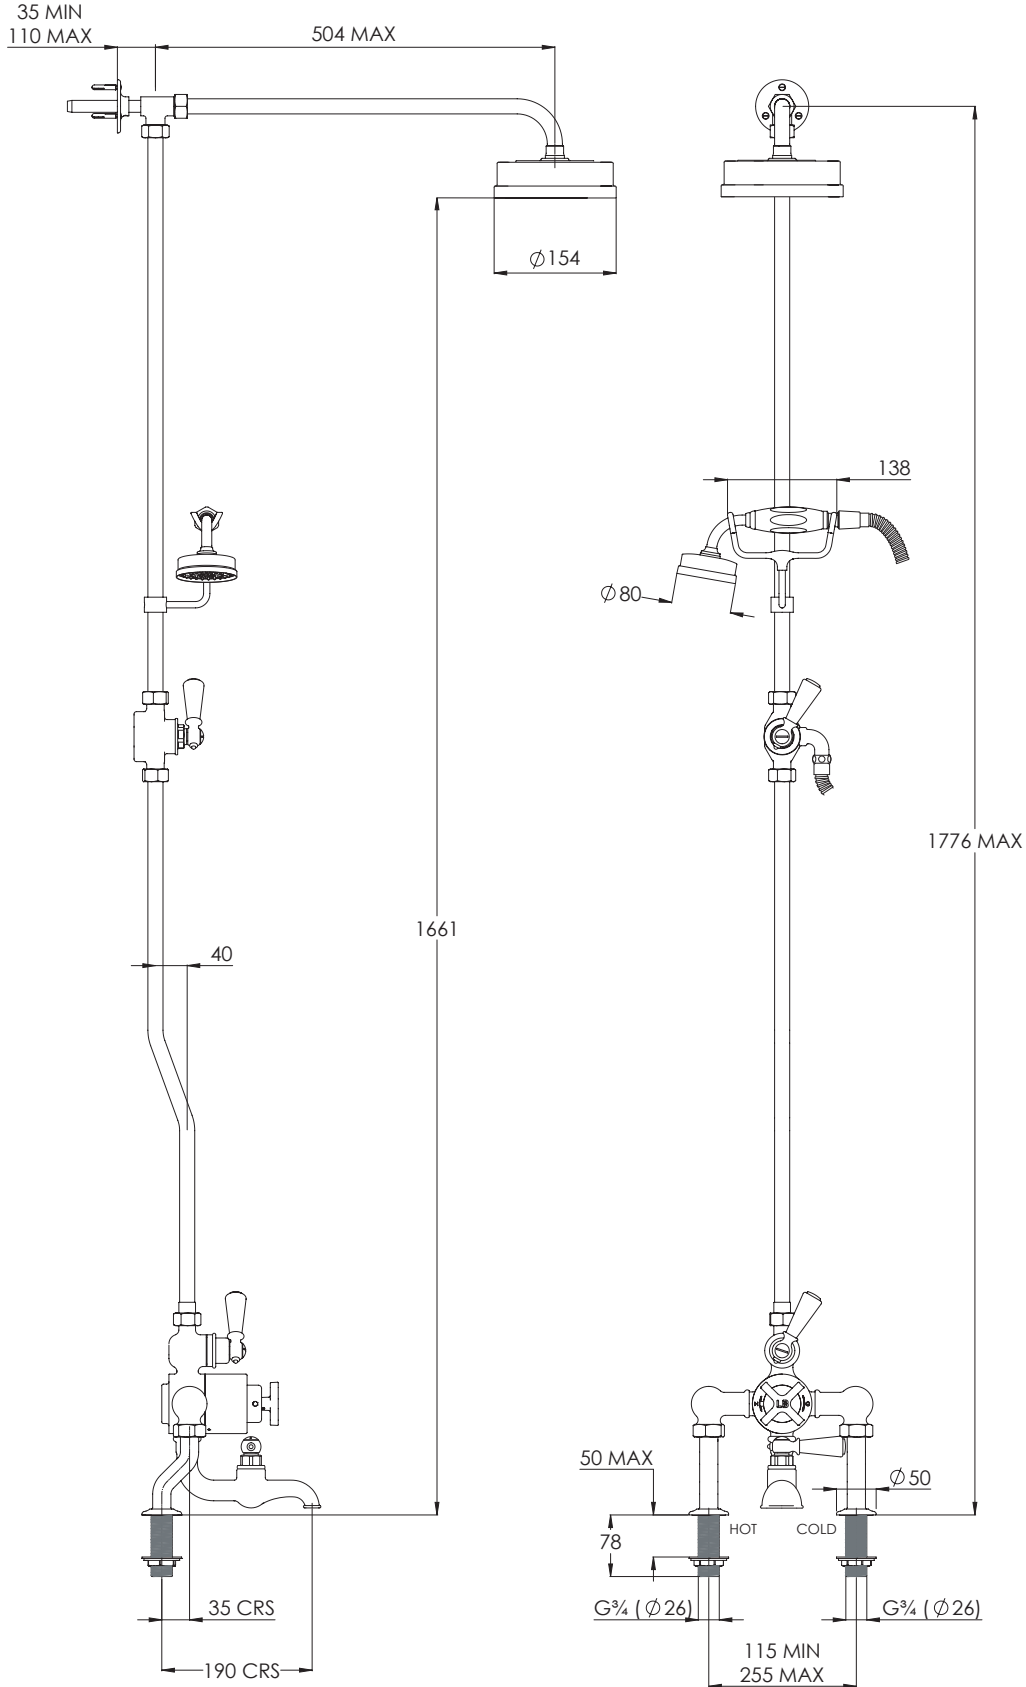

LEFROY BROOKS

IBROC HOUSE ESSEX ROAD
HODDESDON HERTS EN11 0QS UK
T: +44 (0)1992 708 316 F: +44 (0)1992 708 317

DM/MKN8824

MACKINTOSH DECK MOUNTED THERMOSTATIC BATH
SHOWER MIXER WITH RISER KIT, HANDSET, LEVER DIVERTER,
6" EASY CLEAN ROSE & ADJUSTABLE RISER PIPE BRACKET

DIMENSIONAL DATA SHEET

DATE: 02/10/2023

REVISION: A

COPYRIGHT © LBIP LTD. ALL RIGHTS RESERVED

DIMENSIONS IN MILLIMETRES

WHILST EVERY EFFORT IS MADE TO ENSURE THE ACCURACY OF THESE DATA SHEETS THEY ARE SUBJECT TO CHANGE WITHOUT NOTICE AS PART OF THE COMPANY'S PRODUCT DEVELOPMENT PROCESS