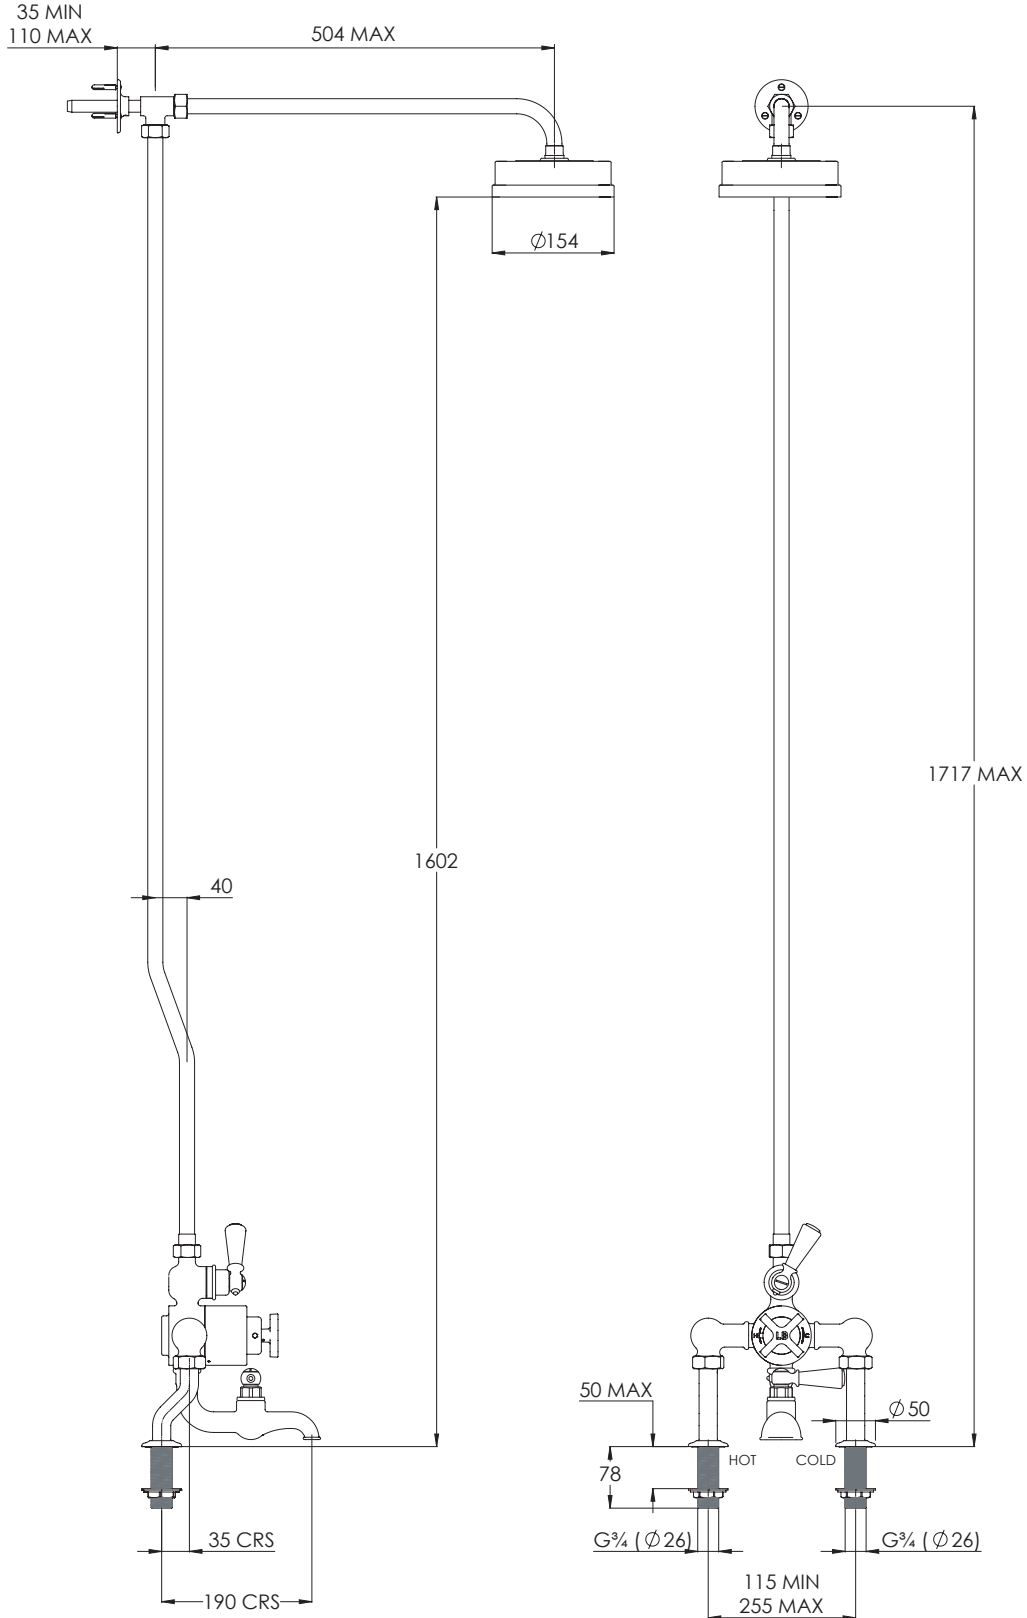

LEFROY BROOKS

IBROC HOUSE ESSEX ROAD
HODDESDON HERTS EN11 0QS UK
T: +44 (0)1992 708 316 F: +44 (0)1992 708 317

DM/MKN8821

MACKINTOSH DECK MOUNTED THERMOSTATIC BATH
SHOWER MIXER WITH RISER & 6" EASY CLEAN ROSE

DIMENSIONAL DATA SHEET

DATE: 02/10/2023

REVISION: A

COPYRIGHT © LFB LTD. ALL RIGHTS RESERVED

DIMENSIONS IN MILLIMETRES

WHILST EVERY EFFORT IS MADE TO ENSURE THE ACCURACY OF THESE DATA SHEETS THEY ARE SUBJECT TO CHANGE WITHOUT NOTICE AS PART OF THE COMPANY'S PRODUCT DEVELOPMENT PROCESS