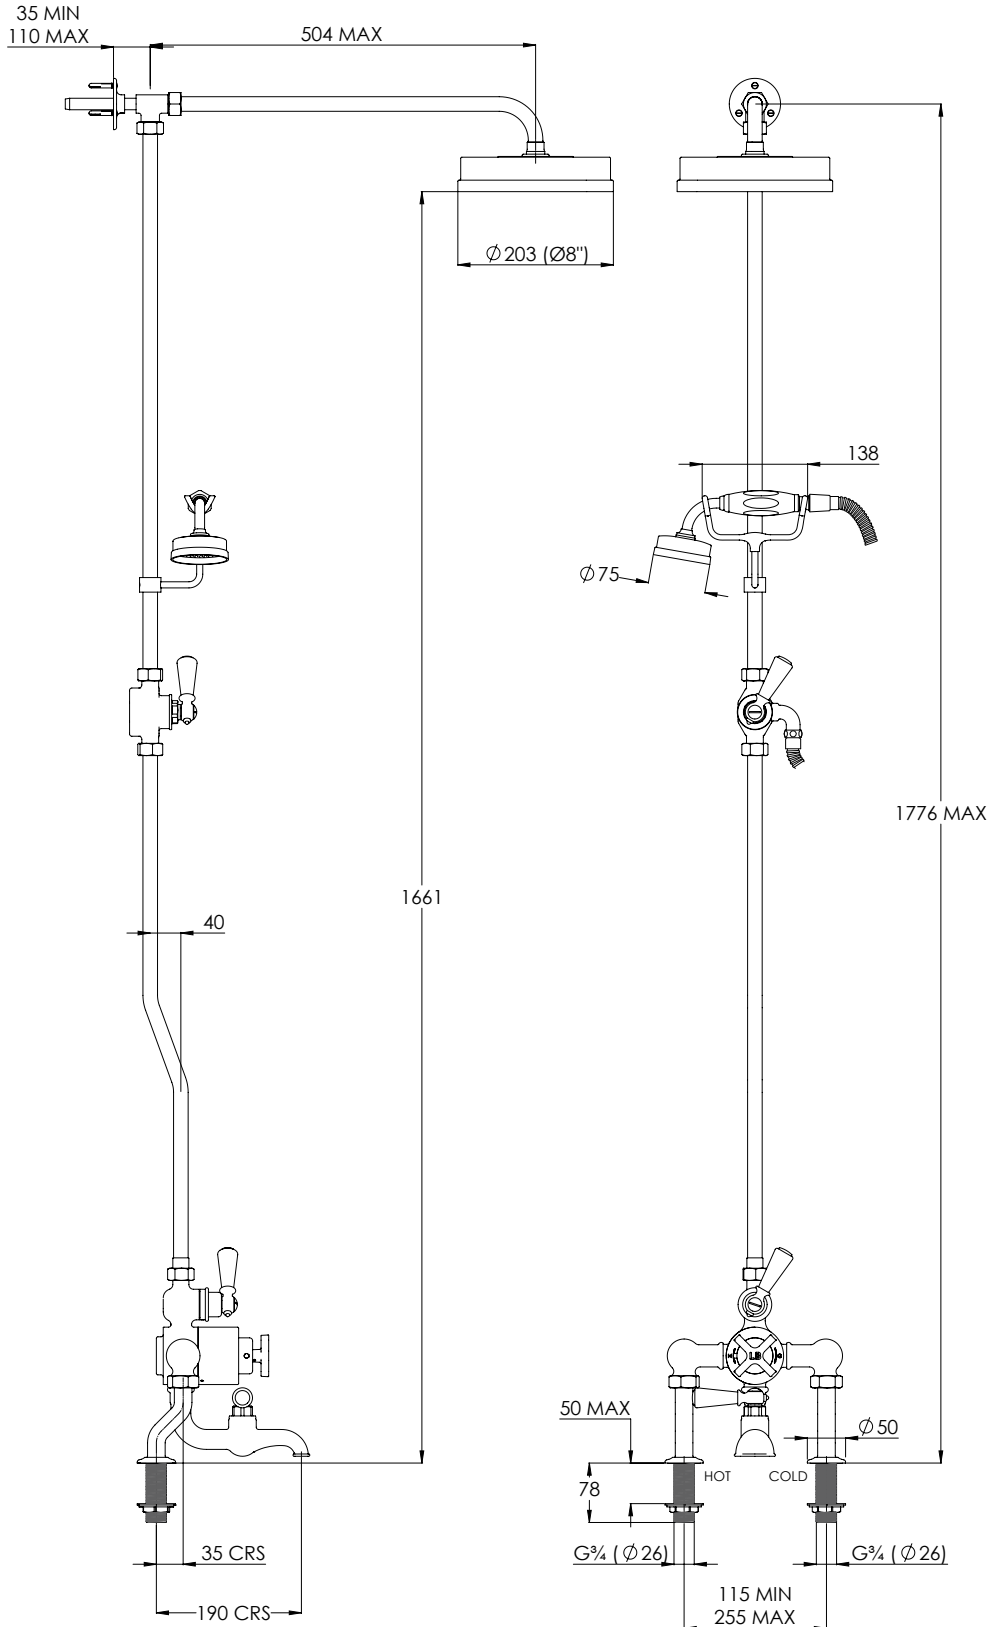

LEFROY BROOKS

IBROC HOUSE ESSEX ROAD
HODDESDON HERTS EN11 0QS UK
T: +44 (0)1992 708 316 F: +44 (0)1992 708 317

DM/MK8825

MACKINTOSH DECK MOUNTED THERMOSTATIC BATH
SHOWER MIXER WITH RISER KIT, HANDSET, LEVER DIVERTER,
8" ROSE & ADJUSTABLE RISER PIPE BRACKET

DIMENSIONAL DATA SHEET

DATE: 17/06/2019

REVISION: A

COPYRIGHT © LBIP LTD. ALL RIGHTS RESERVED

DIMENSIONS IN MILLIMETRES

WHILST EVERY EFFORT IS MADE TO ENSURE THE ACCURACY OF THESE DATA SHEETS THEY ARE SUBJECT TO CHANGE WITHOUT NOTICE AS PART OF THE COMPANY'S PRODUCT DEVELOPMENT PROCESS