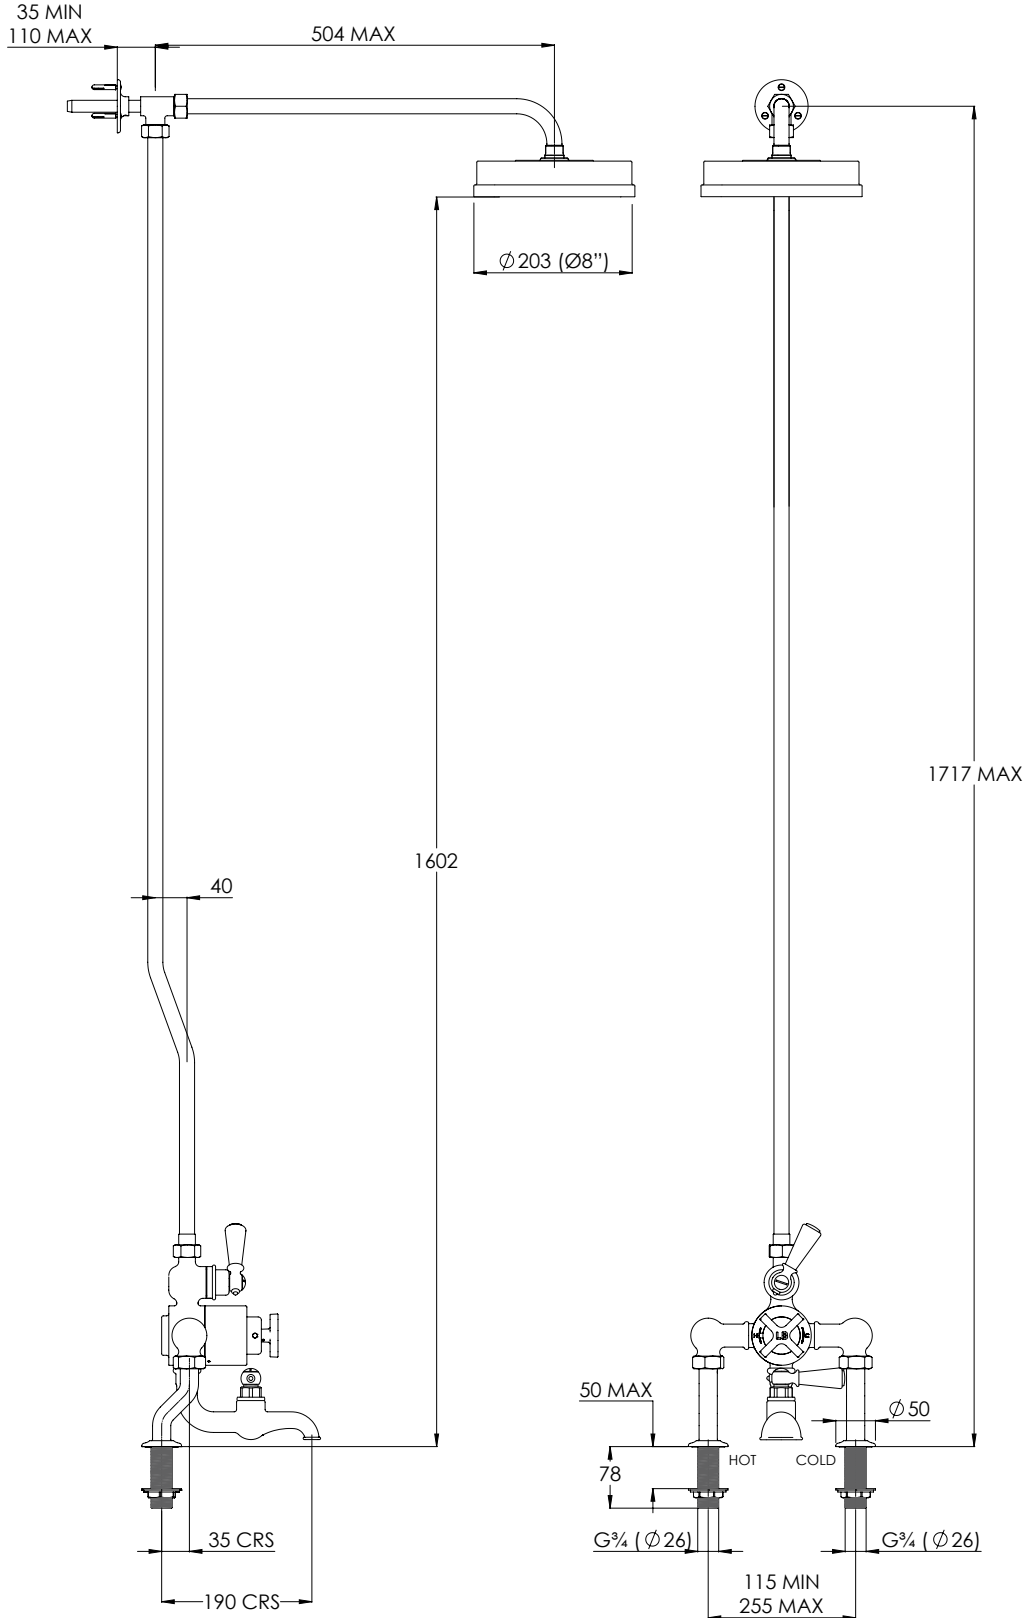

LEFROY BROOKS

IBROC HOUSE ESSEX ROAD
HODDESDON HERTS EN11 0QS UK
T: +44 (0)1992 708 316 F: +44 (0)1992 708 317

DM/MK8822

MACKINTOSH DECK MOUNTED THERMOSTATIC BATH
SHOWER MIXER WITH RISER & 8" ROSE

DIMENSIONAL DATA SHEET

DATE: 11/01/2021

REVISION: A

COPYRIGHT © LBIP LTD. ALL RIGHTS RESERVED

DIMENSIONS IN MILLIMETRES

WHILST EVERY EFFORT IS MADE TO ENSURE THE ACCURACY OF THESE DATA SHEETS THEY ARE SUBJECT TO CHANGE WITHOUT NOTICE AS PART OF THE COMPANY'S PRODUCT DEVELOPMENT PROCESS