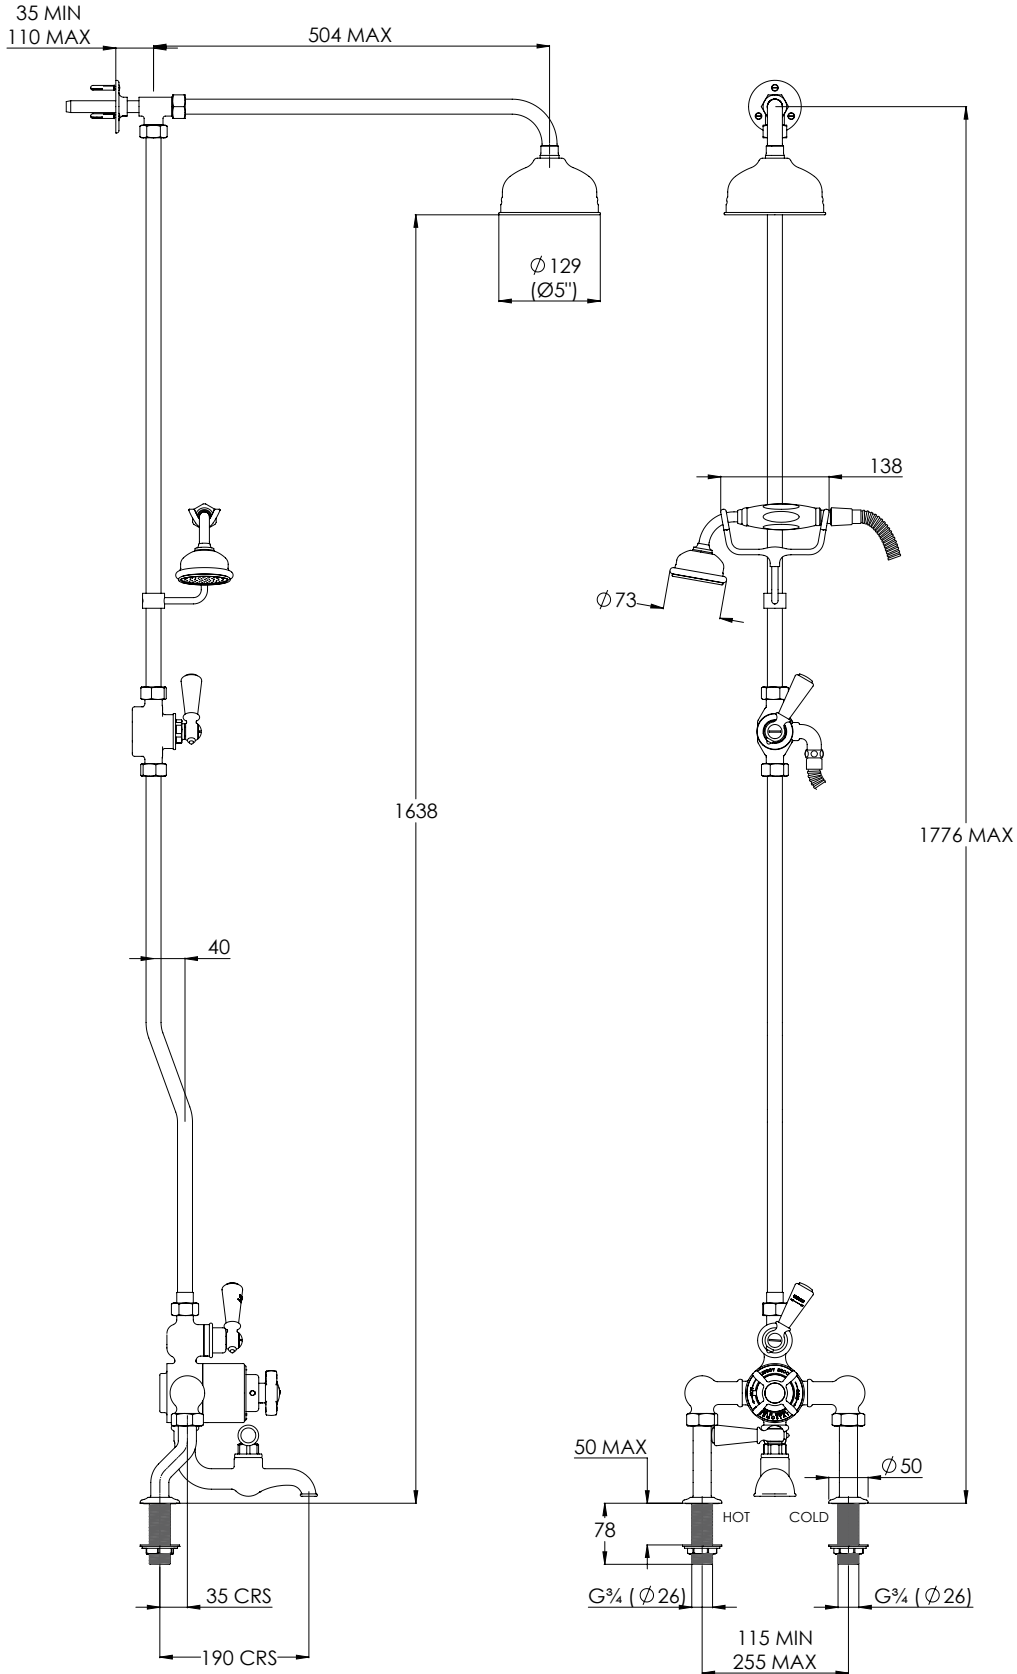

## DM/GD8824

CLASSIC DECK MOUNTED THERMOSTATIC BATH SHOWER  
MIXER WITH RISER KIT, HANDSET, LEVER DIVERTER, 5" ROSE  
& ADJUSTABLE RISER PIPE BRACKET

### DIMENSIONAL DATA SHEET

DATE: 17/06/2019

REVISION: A

COPYRIGHT © LBIP LTD. ALL RIGHTS RESERVED

DIMENSIONS IN MILLIMETRES

WHILST EVERY EFFORT IS MADE TO ENSURE THE ACCURACY OF THESE DATA SHEETS THEY ARE SUBJECT TO CHANGE WITHOUT NOTICE AS PART OF THE COMPANY'S PRODUCT DEVELOPMENT PROCESS