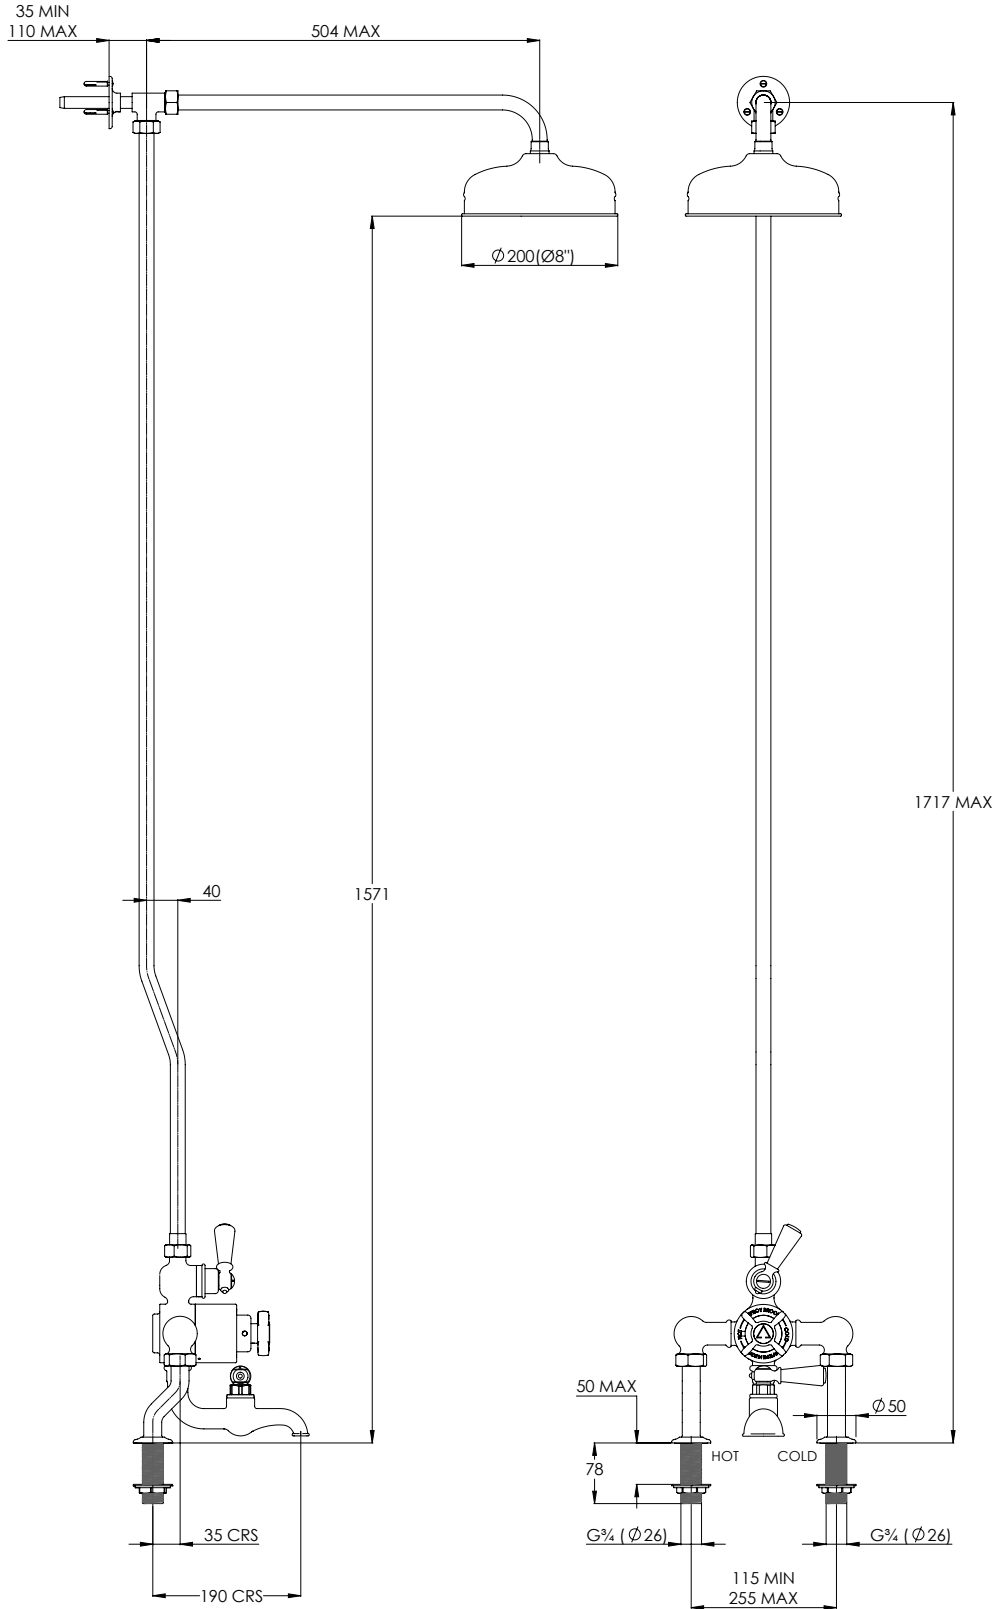

LEFROY BROOKS

IBROC HOUSE ESSEX ROAD
HODDESDON HERTS EN11 0QS UK
T: +44 (0)1992 708 316 F: +44 (0)1992 708 317

DM/BL8822

CLASSIC BLACK DECK MOUNTED THERMOSTATIC
BATH SHOWER MIXER WITH RISER KIT, 8" ROSE &
ADJUSTABLE RISER PIPE BRACKET

DIMENSIONAL DATA SHEET

DATE: 12/10/2021

REVISION: A

COPYRIGHT © LBIP LTD. ALL RIGHTS RESERVED

DIMENSIONS IN MILLIMETRES

WHILST EVERY EFFORT IS MADE TO ENSURE THE ACCURACY OF THESE DATA SHEETS THEY ARE SUBJECT TO CHANGE WITHOUT NOTICE AS PART OF THE COMPANY'S PRODUCT DEVELOPMENT PROCESS