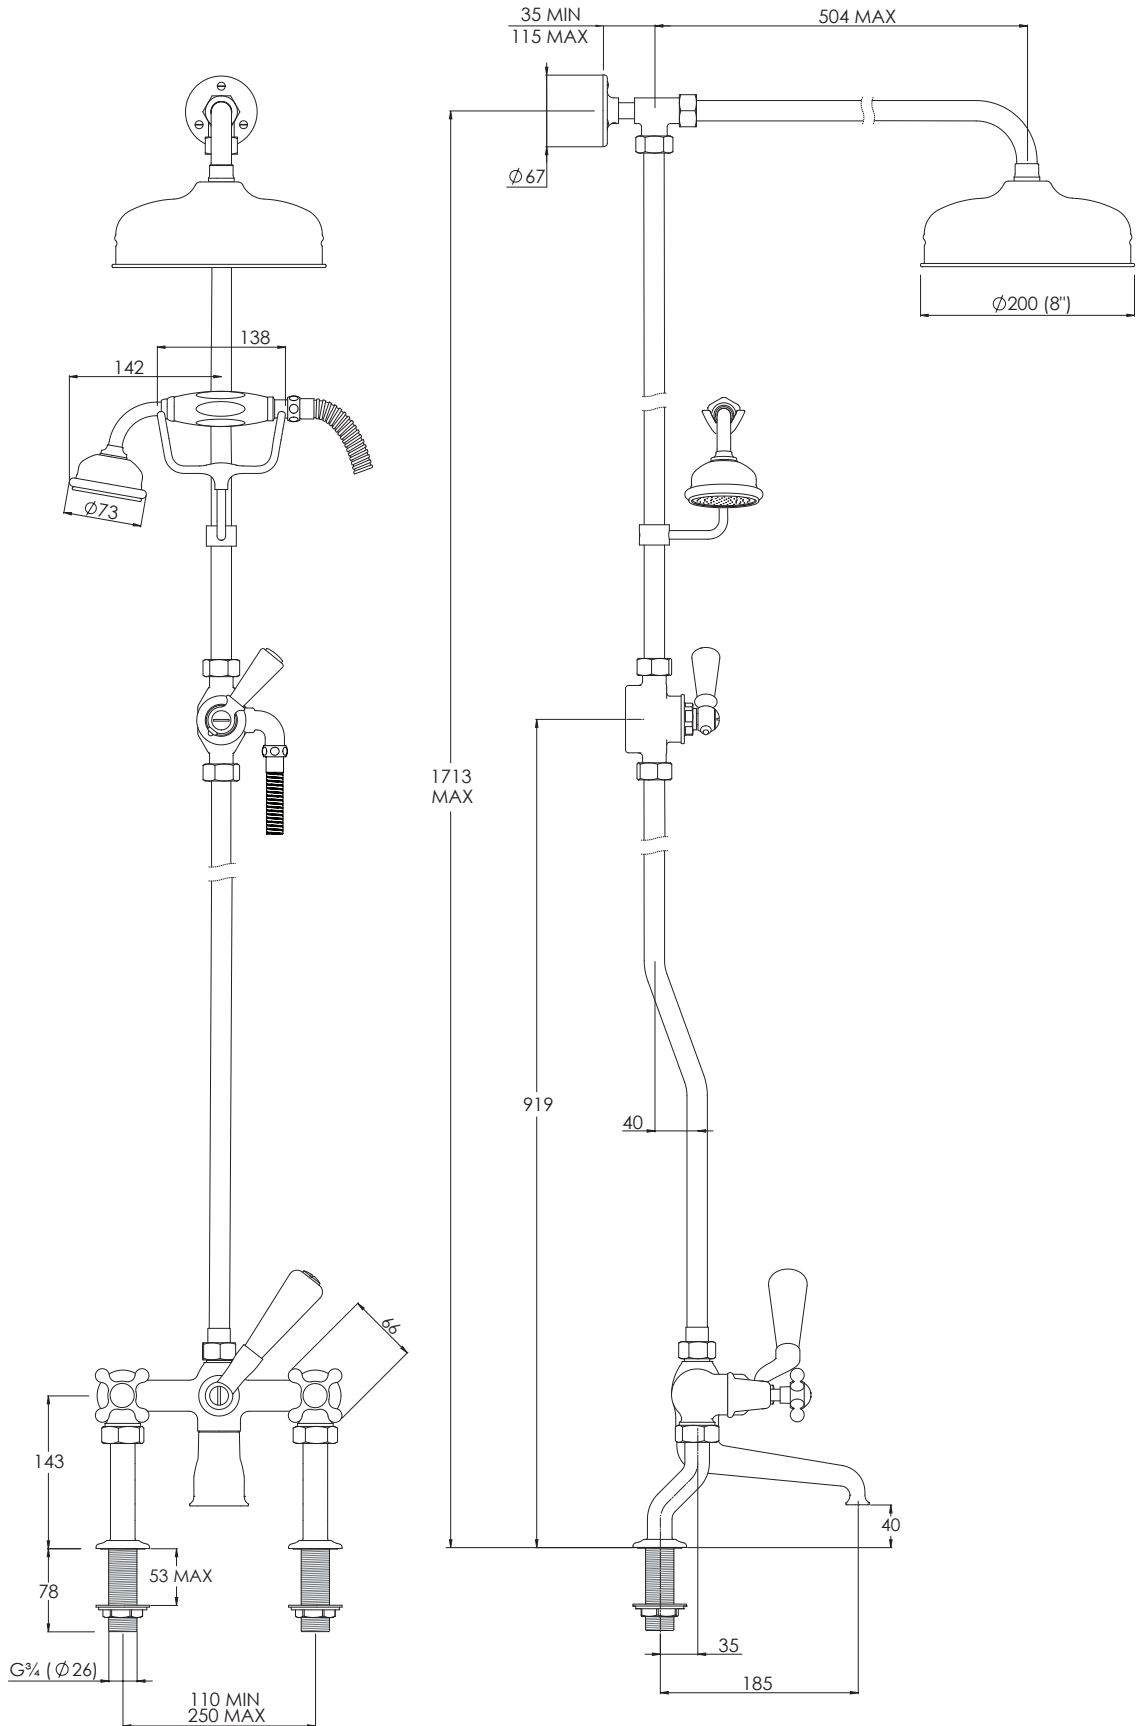

## CH1701

CONNAUGHT BATH SHOWER MIXER WITH RISER  
KIT, LEVER DIVERTER, HAND SHOWER AND 8"  
ROSE

### DIMENSIONAL DATA SHEET

DATE: 26/03/19

REVISION: B

COPYRIGHT © LBIP LTD. ALL RIGHTS RESERVED

DIMENSIONS IN MILLIMETRES

WHILST EVERY EFFORT IS MADE TO ENSURE THE ACCURACY OF THESE DATA SHEETS THEY ARE SUBJECT TO CHANGE WITHOUT NOTICE AS PART OF THE COMPANY'S PRODUCT DEVELOPMENT PROCESS