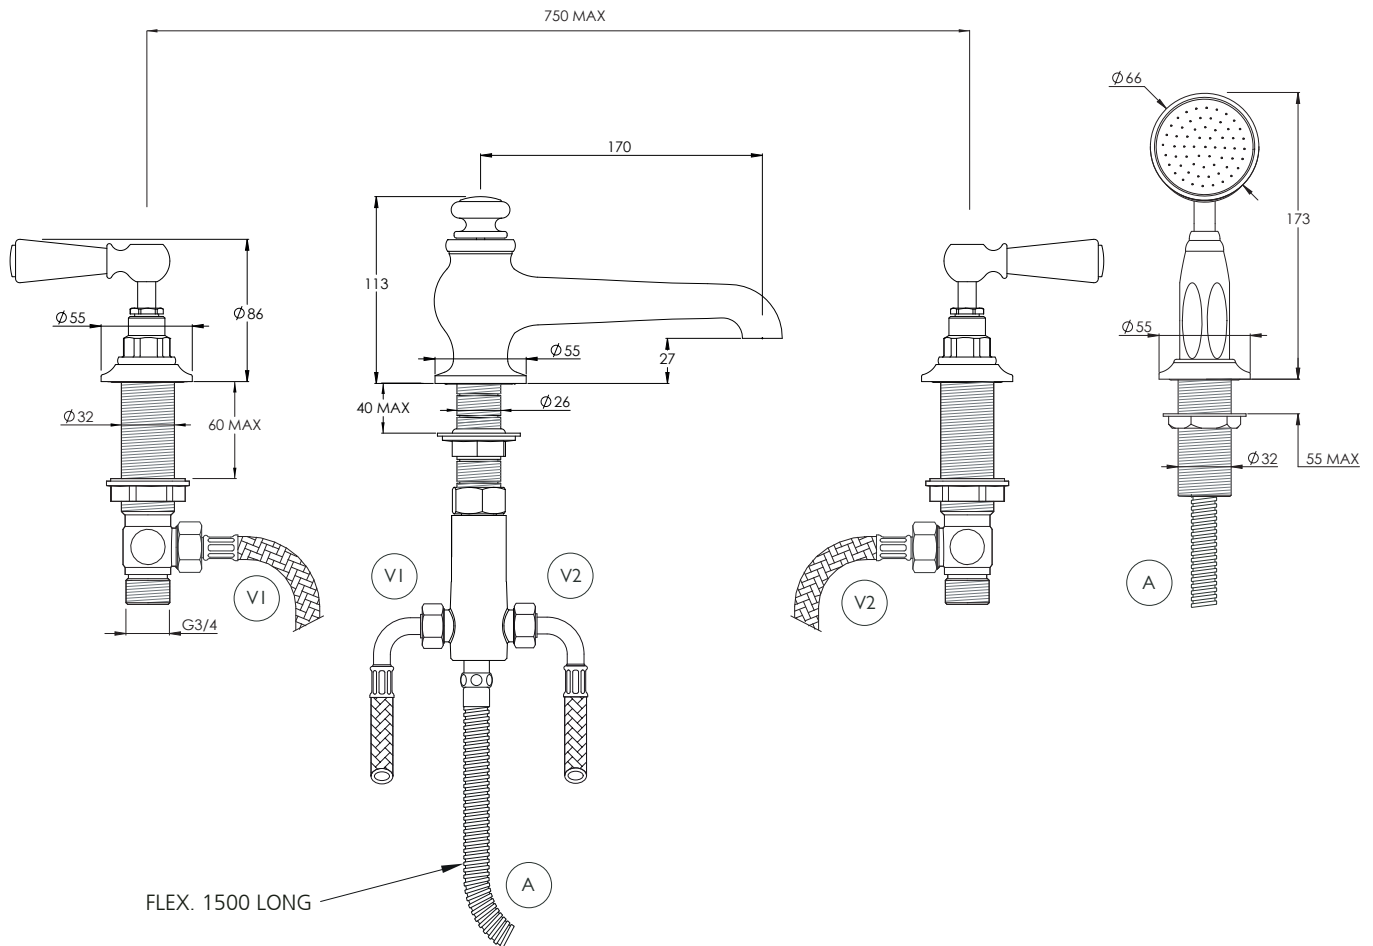

LEFROY BROOKS

IBROC HOUSE ESSEX ROAD
HODDESDON HERTS EN11 0QS UK
T: +44 (0)1992 708 316 F: +44 (0)1992 708 317

BL1250

CLASSIC BLACK LEVER 4 HOLE BATH SHOWER
MIXER

DIMENSIONAL DATA SHEET

DATE: 30/05/2019

REVISION: D

COPYRIGHT © LBIP LTD. ALL RIGHTS RESERVED

DIMENSIONS IN MILLIMETRES

WHILST EVERY EFFORT IS MADE TO ENSURE THE ACCURACY OF THESE DATA SHEETS THEY ARE SUBJECT TO CHANGE WITHOUT NOTICE AS PART OF THE COMPANY'S PRODUCT DEVELOPMENT PROCESS