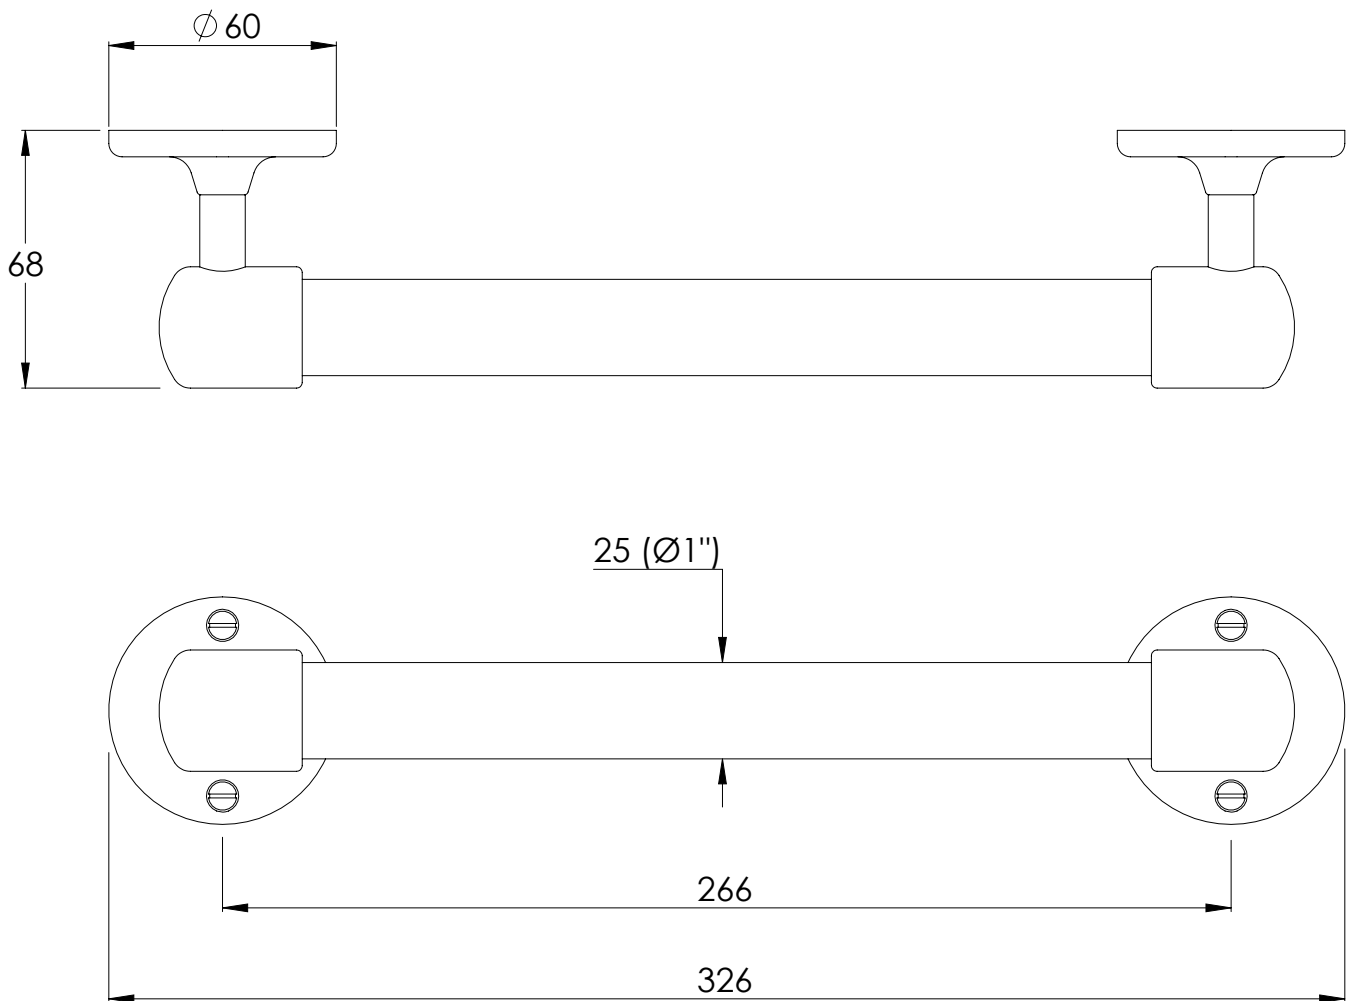

LEFROY BROOKS

IBROC HOUSE ESSEX ROAD
HODDESDON HERTS EN11 0QS UK
T: +44 (0)1992 708 316 F: +44 (0)1992 708 317

BK4513

CLASSIC BLACK STOVE ENAMELLED GRAB BAR

DIMENSIONAL DATA SHEET

DATE: 31/05/2019

REVISION: B

COPYRIGHT © LBIP LTD. ALL RIGHTS RESERVED

DIMENSIONS IN MILLIMETRES

WHILST EVERY EFFORT IS MADE TO ENSURE THE ACCURACY OF THESE DATA SHEETS THEY ARE SUBJECT TO CHANGE WITHOUT NOTICE AS PART OF THE COMPANY'S PRODUCT DEVELOPMENT PROCESS