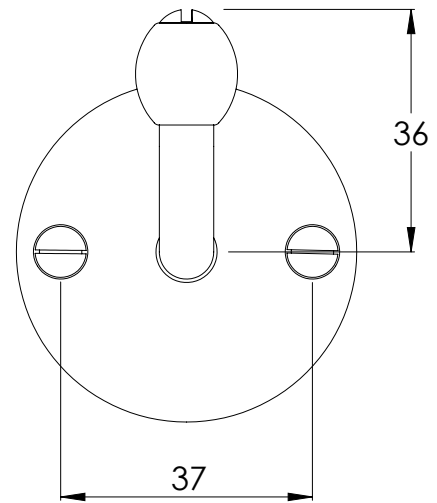

LEFROY BROOKS

IBROC HOUSE ESSEX ROAD
HODDESDON HERTS EN11 0QS UK
T: +44 (0)1992 708 316 F: +44 (0)1992 708 317

BK4512

CLASSIC BLACK SINGLE ROBE HOOK

DIMENSIONAL DATA SHEET

DATE: 16/05/2019

REVISION: B

COPYRIGHT © LBIP LTD. ALL RIGHTS RESERVED

DIMENSIONS IN MILLIMETRES

WHILST EVERY EFFORT IS MADE TO ENSURE THE ACCURACY OF THESE DATA SHEETS THEY ARE SUBJECT TO CHANGE WITHOUT NOTICE AS PART OF THE COMPANY'S PRODUCT DEVELOPMENT PROCESS