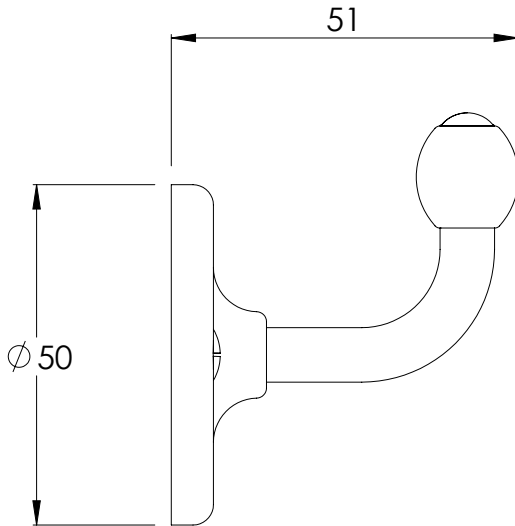

LEFROY BROOKS

IBROC HOUSE ESSEX ROAD
HODDESDON HERTS EN11 0QS UK
T: +44 (0)1992 708 316 F: +44 (0)1992 708 317

BK4512

CLASSIC BLACK SINGLE ROBE HOOK

DIMENSIONAL DATA SHEET

DATE: 16/05/2019

REVISION: B

COPYRIGHT © LBIP LTD. ALL RIGHTS RESERVED

DIMENSIONS IN MILLIMETRES

WHILST EVERY EFFORT IS MADE TO ENSURE THE ACCURACY OF THESE DATA SHEETS THEY ARE SUBJECT TO CHANGE WITHOUT NOTICE AS PART OF THE COMPANY'S PRODUCT DEVELOPMENT PROCESS