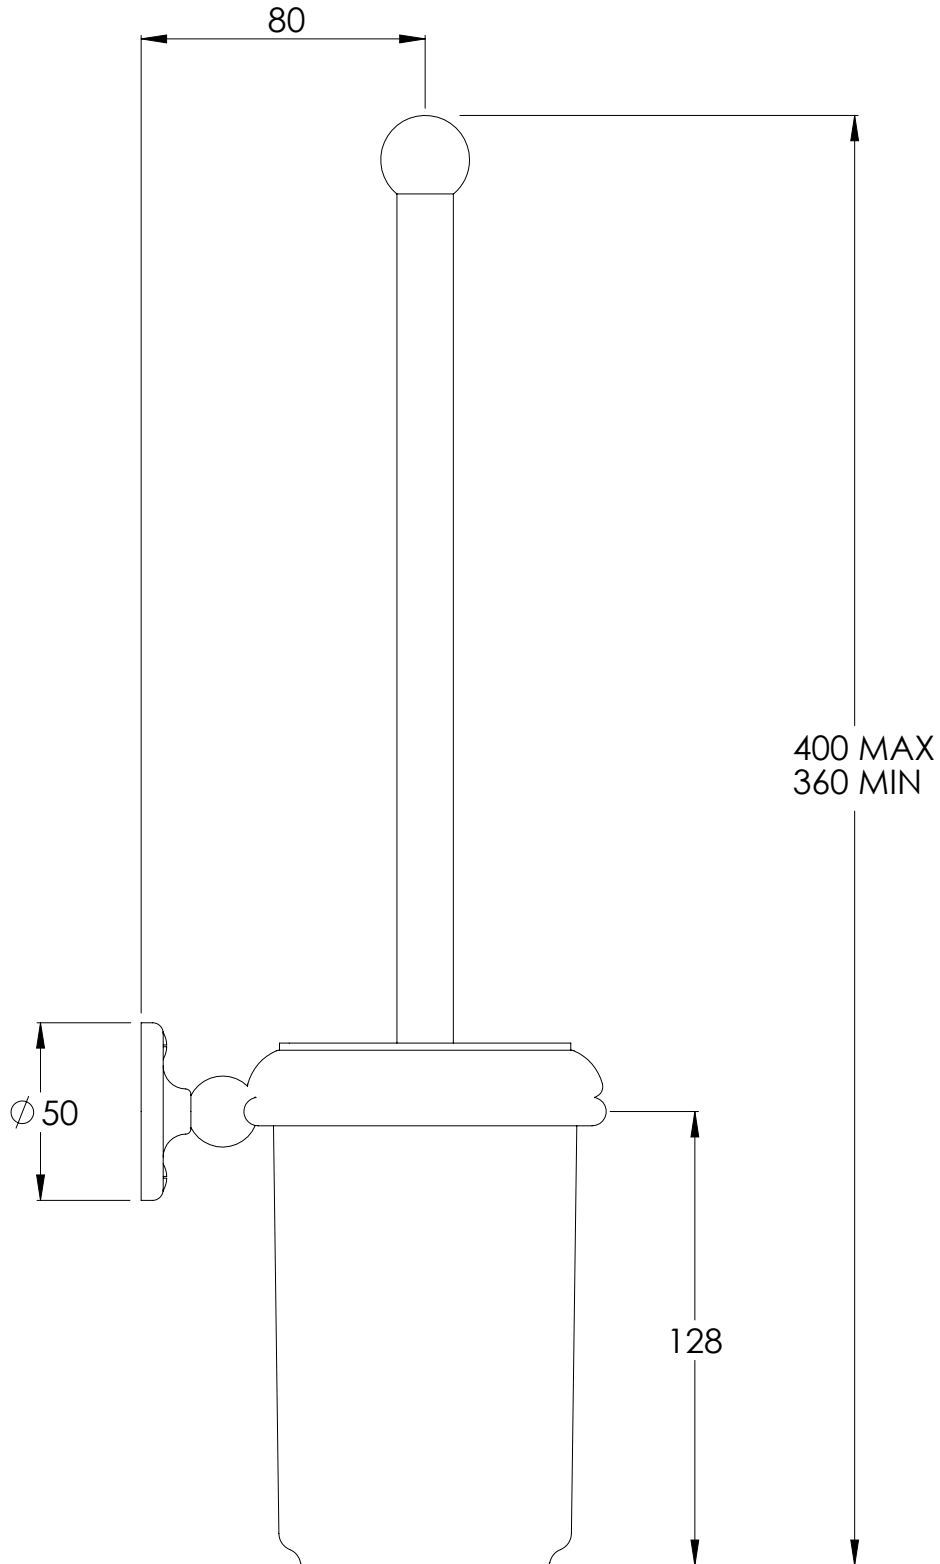

LEFROY BROOKS

IBROC HOUSE ESSEX ROAD
HODDESDON HERTS EN11 0QS UK
T: +44 (0)1992 708 316 F: +44 (0)1992 708 317

BK4503

BLACK WALL MOUNTED CERAMIC POT AND BRUSH

DIMENSIONAL DATA SHEET

DATE: 31/05/2019

REVISION: B

COPYRIGHT © LBIP LTD. ALL RIGHTS RESERVED

DIMENSIONS IN MILLIMETRES

WHILST EVERY EFFORT IS MADE TO ENSURE THE ACCURACY OF THESE DATA SHEETS THEY ARE SUBJECT TO CHANGE WITHOUT NOTICE AS PART OF THE COMPANY'S PRODUCT DEVELOPMENT PROCESS