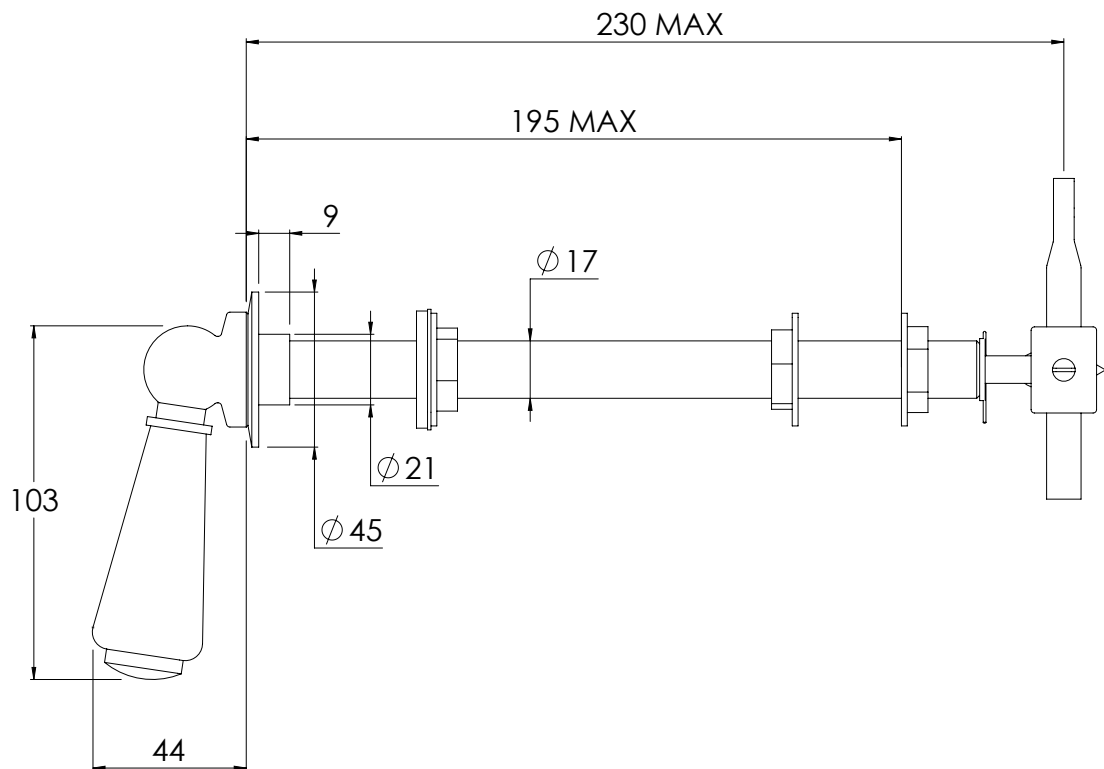

LEFROY BROOKS

IBROC HOUSE ESSEX ROAD
HODDESDON HERTS EN11 0QS UK
T: +44 (0)1992 708 316 F: +44 (0)1992 708 317

BK1308

BLACK EXTENDED CISTERN LEVER CERAMIC
HANDLE FOR CONCEALED CISTERNS

DIMENSIONAL DATA SHEET

DATE: 03/06/2019

REVISION: A

DIMENSIONS IN MILLIMETRES

WHILST EVERY EFFORT IS MADE TO ENSURE THE ACCURACY OF THESE DATA SHEETS THEY ARE SUBJECT TO CHANGE WITHOUT NOTICE AS PART OF THE COMPANY'S PRODUCT DEVELOPMENT PROCESS