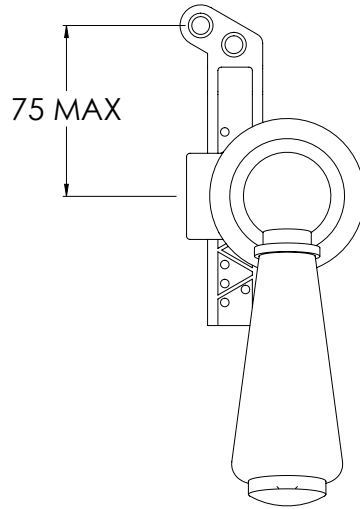

LEFROY BROOKS

IBROC HOUSE ESSEX ROAD
HODDESDON HERTS EN11 0QS UK
T: +44 (0)1992 708 316 F: +44 (0)1992 708 317

BK1308

BLACK EXTENDED CISTERN LEVER CERAMIC
HANDLE FOR CONCEALED CISTERNS

DIMENSIONAL DATA SHEET

DATE: 03/06/2019

REVISION: A

DIMENSIONS IN MILLIMETRES

WHILST EVERY EFFORT IS MADE TO ENSURE THE ACCURACY OF THESE DATA SHEETS THEY ARE SUBJECT TO CHANGE WITHOUT NOTICE AS PART OF THE COMPANY'S PRODUCT DEVELOPMENT PROCESS