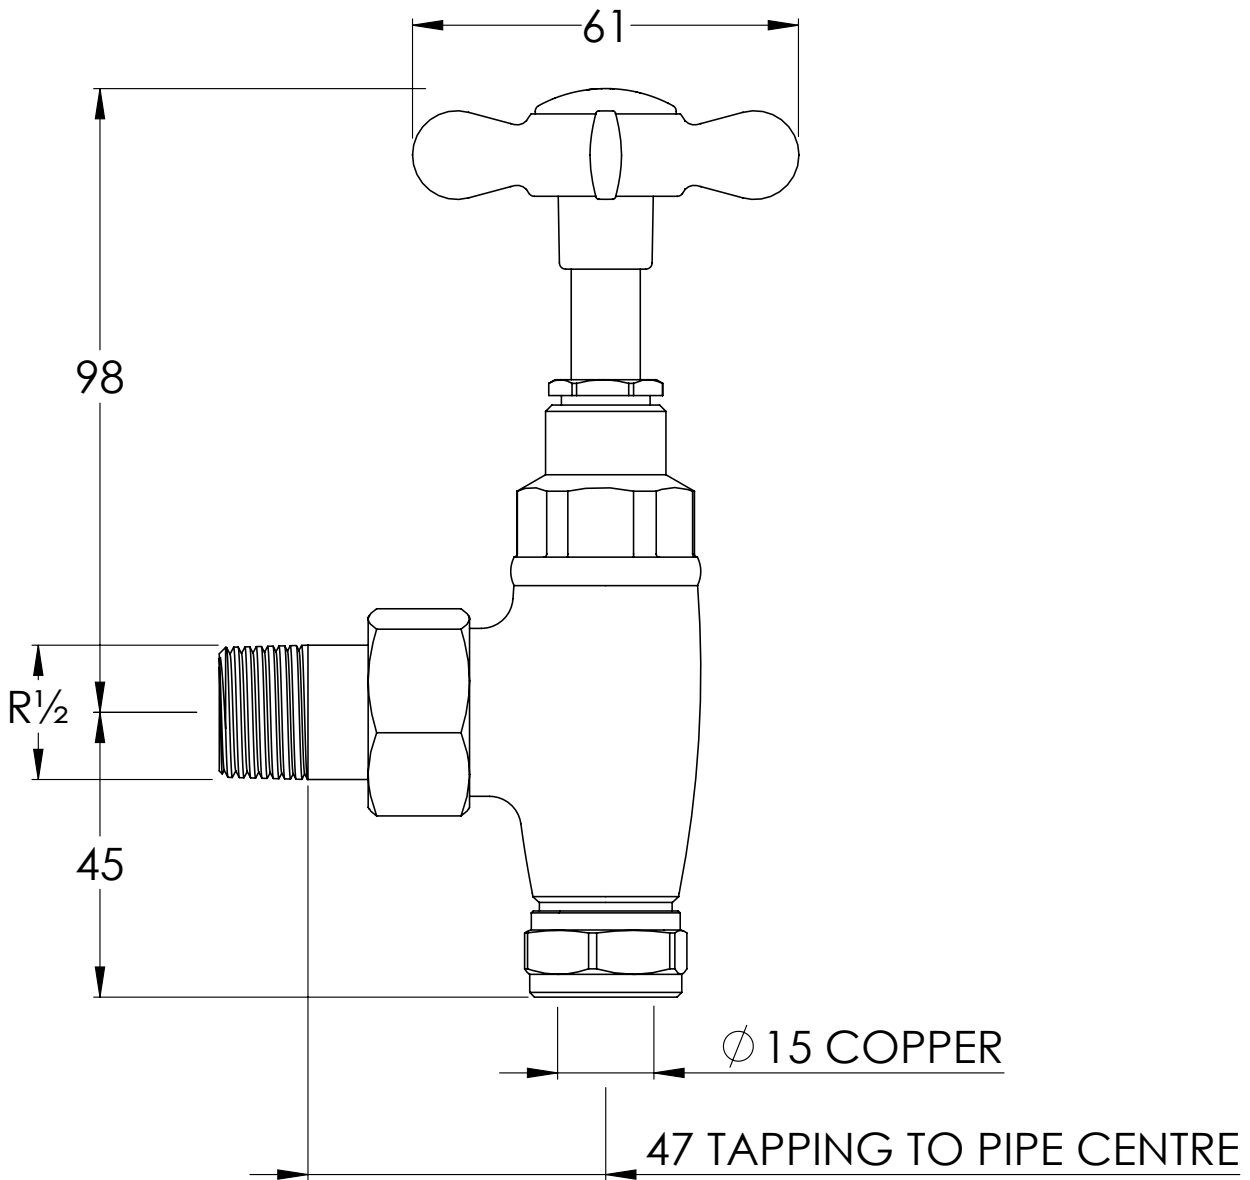

LEFROY BROOKS

IBROC HOUSE ESSEX ROAD
HODDESDON HERTS EN11 0QS UK
T: +44 (0)1992 708 316 F: +44 (0)1992 708 317

BK1150

CLASSIC BLACK CROSS HANDLE RADIATOR STOPCOCKS

(ONE PAIR)

DIMENSIONAL DATA SHEET

DATE: 13/06/2022

REVISION: A

COPYRIGHT © LBIP LTD. ALL RIGHTS RESERVED

DIMENSIONS IN MILLIMETRES

WHILST EVERY EFFORT IS MADE TO ENSURE THE ACCURACY OF THESE DATA SHEETS THEY ARE SUBJECT TO CHANGE WITHOUT NOTICE AS PART OF THE COMPANY'S PRODUCT DEVELOPMENT PROCESS